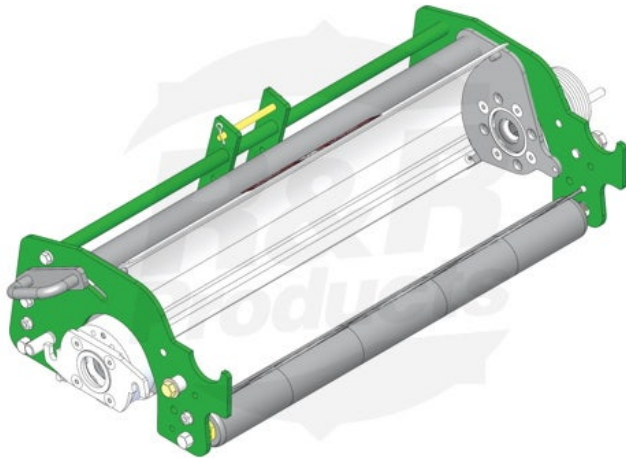

Multi-Green Chassis Assy - RH

RMG4004RH

Details

Chassis to fit John Deere greens mowers
Complete Multi-Green chassis include frame, bearing housings, front & rear smooth roller. Multi-Green Cassette not included.

Specifications

Manufacturer R&R Products

Fits Models

R&R Products Multi-Green Units

Replacement Parts

R6040-05-230	Drive Coupling w/Pin RH
R6040-109	Drive Nut - Splined 3/4-16 RH
R6042-02-001	Spacer - Lift Chain
RAMT1479	Chain - Link

TURF Handels GmbH

Am Hartboden 48 Gratkorn, 8101

+43 3124 29064-17

<https://turf.rrproducts.com/>