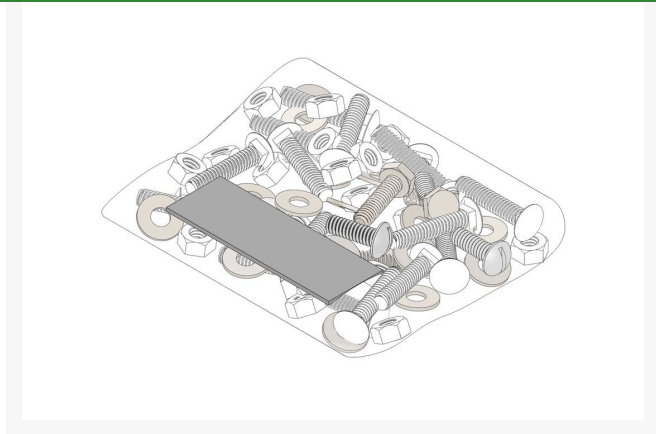

Hardware Kit - Fits RP1455

RP1470

Details

Includes 20 ea: R453023 Washer, RP455-4 Nut; 19 ea: RP1470-1 Bolt; 2 ea: R3290-133 Screw; 1 ea: RP1470-2 Bolt

Specifications

Manufacturer	R&R Products
--------------	--------------

Replacement Parts

R3290-133	Screw - Machine 1/4-20 x 3/4
R453023	Washer - Flat 1/4
RP1470-1	Bolt - Carriage 1/4 x 1-1/4
RP1470-2	Bolt - Carriage 1/4 x 1-3/4
RP455-4	Nut - 1/4-20 Hex Clear Zinc

TURF Handels GmbH