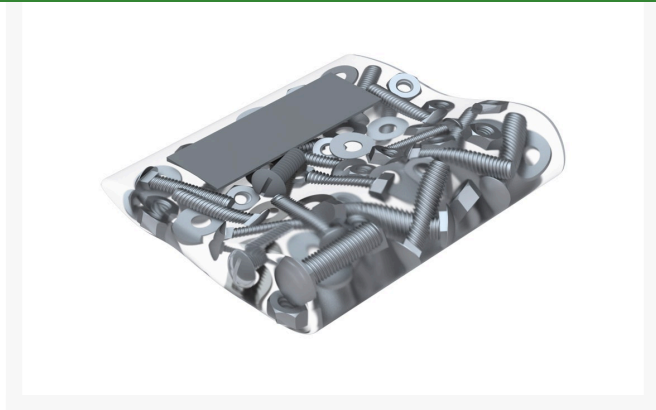

Hardware Kit - Fits RP1500

RP1471

Details

Includes 15 ea: R453023 Washer, RP455-4 Nut; 12 ea: RP1470-1 Bolt; 3 ea: RP1471-1 Bolt; 1 ea: RP1471-2 Spacer

Specifications

Manufacturer R&R Products

Replacement Parts

R453023	Washer - Flat 1/4
RP1470-1	Bolt - Carriage 1/4 x 1-1/4
RP1471-1	Bolt - Hex HD 1/4-20 x 1
RP1471-2	Spacer - 5/16 Bench Support
RP455-4	Nut - 1/4-20 Hex Clear Zinc

TURF Handels GmbH

Am Hartboden 48 Gratkorn, 8101