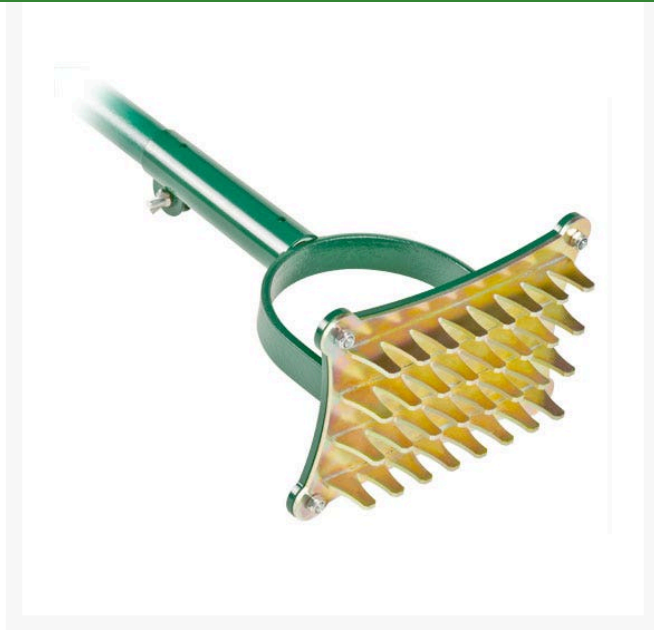

# Static Seed Slotter

RP7423

## Details

Specially designed with a flat-bottomed slot that only reaches a depth of 1/2" (13mm approx), the Static Seed Slotter encourages grass seed to germinate more rapidly and allows moisture in the soil to be better absorbed, which helps develop stronger root growth. This static tool doubles as a tamper when seed slotter head is removed. Includes removable 6' fiberglass handle.

- Special flat-bottomed slot design
- Only penetrates 1/2"
- Encourages rapid germination
- Allows better moisture absorption
- Doubles as a tamper (with seed slotter head removed)
- Removable 6' fiberglass handle