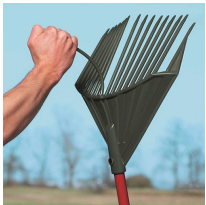

TURF Handels GmbH

Am Hartboden 48 Gratkorn, 8101

+43 3124 29064-17

<https://turf.rrproducts.com/>