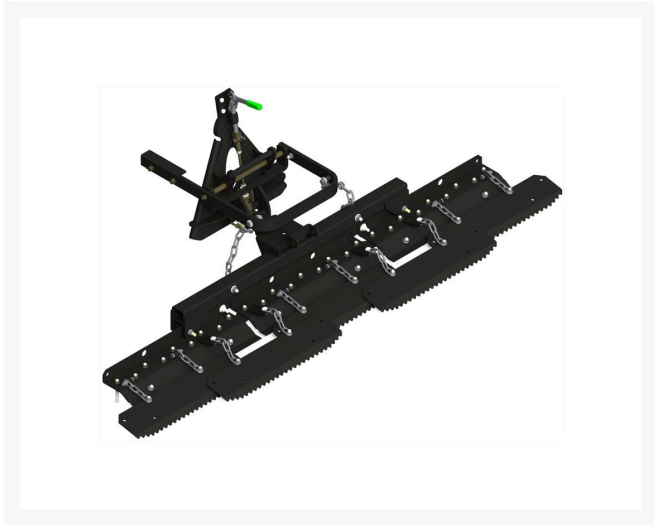

# Tooth Rake with Fast Connect Hitch

R151080

## Details

The Tooth Rake attachment with Fast Connect Hitch may be used in wet or dry conditions to quickly scarify, smooth and groom. 72" (193cm) width, 5 rake sections, 27 adjustable prongs.

- Used to quickly scarify, smooth, and groom in wet or dry conditions
- 5 rake sections
- 27 adjustable prongs

## Replaces

R&R Products	R08751
Toro	08751

## Specifications

Manufacturer	R&R Products
Application Width	72 in