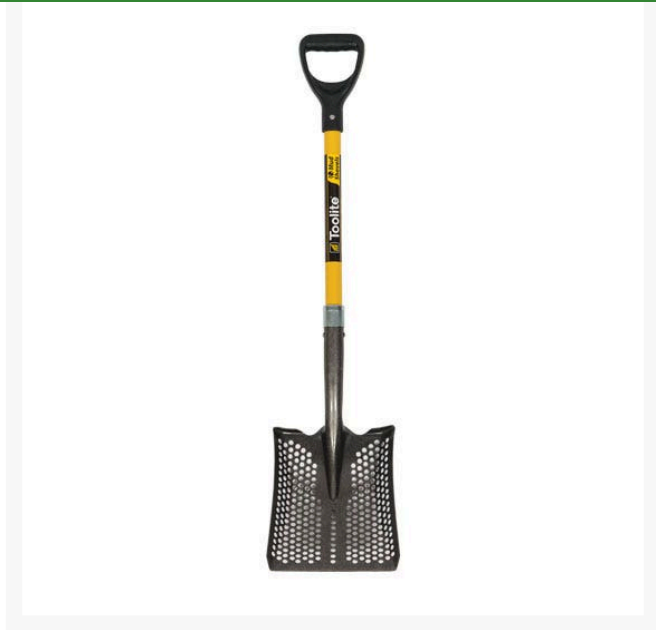

Toolite Square Point Sifter Shovel - D-Grip Handle

R2108-D

Details

Designed with perforations that sift and separate unwanted debris. Pea-size holes allow sand, dirt, mud, clay, water and gravel to sift through making the shovel more efficient and lighter weight. Ideal for golf course bunkers, sports fields maintenance, landscaping, irrigation ditches, ponds and concrete work. Durable, 14-gauge tempered steel with 29" fiberglass D-grip handle.

- Pea-sized holes sift and separate debris
- Lightweight, durable, and effective
- Ideal for golf course bunkers
- Fiberglass handle

Specifications

| | |
|-----------------|----------------|
| Manufacturer | Toolite |
| Handle Material | Fiberglass |
| Head Material | Tempered Steel |