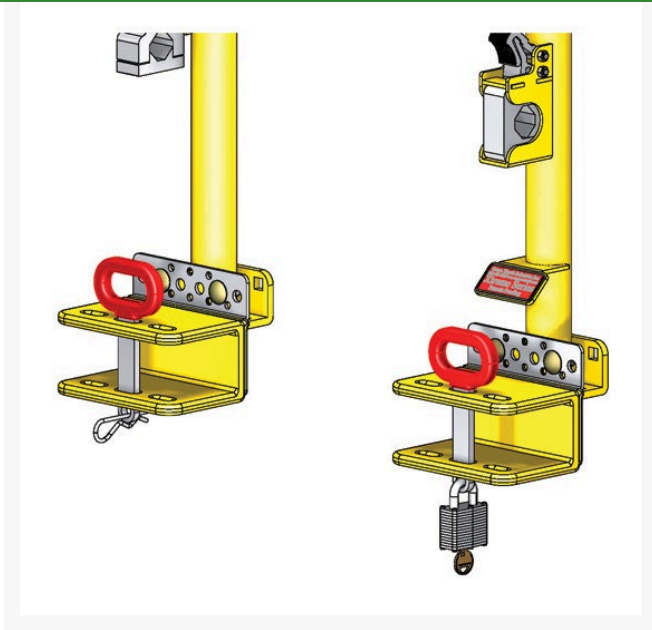

Bracket - Extreme Pole Saw Adapter Kit

RT3250

Details

The pole saw bracket allows you to mount one 2" pole saw to your Xtreme series trimmer rack. This bracket can be used with both open and enclosed trailer setups.

- Secures one 2" pole saw
- Fits Xtreme series trimmer rack
- Works with open or enclosed trailers

Specifications

Manufacturer

Green Touch

Replacement Parts

RT3249

Pin - Replacement Flat
Ea

TURF Handels GmbH