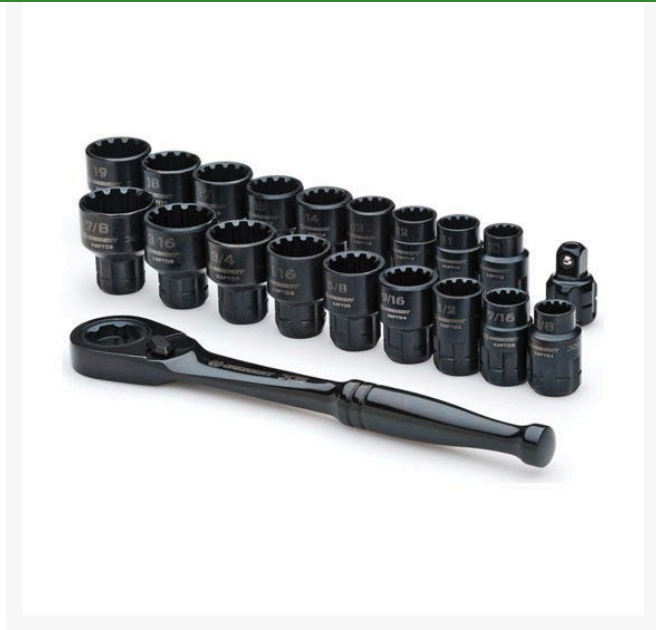

# Ratchet / Socket Set - 20 Pc x6 Pass- Thru RTL1008