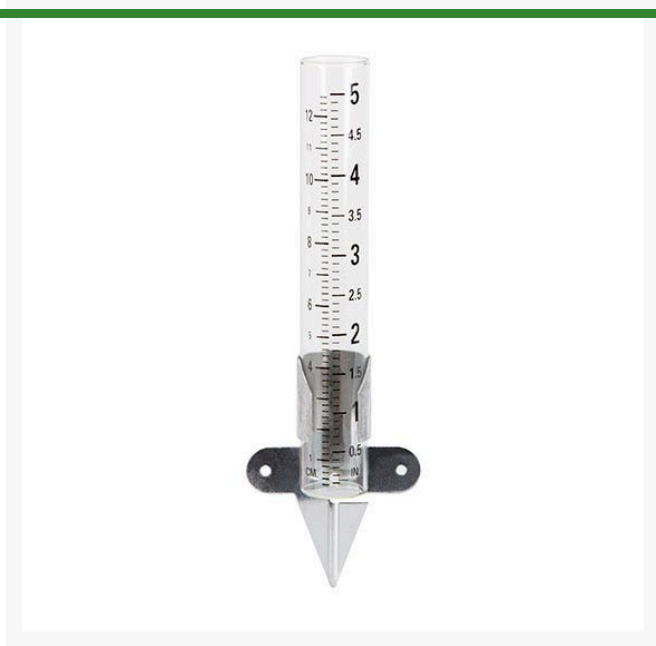

5 in. Glass Tube Rain Gauge

R2710N

Details

Glass tube rain gauge measures a 5 in. capacity with durable bold markings that won't fade or crack. Easy-to-read measurements in inches and millimeters. Rust-resistant adjustable aluminum spike for mounting in the ground. Weather resistant construction. 3 in x 8 in.

- Measurements in inches and millimeters
- Rust resistant adjustable aluminum bracket/spike
- Durable, bold markings
- 3 in x 8 in overall
- 5 in capacity

Replaces

R&R Products R90106

Specifications

Manufacturer R&R Products