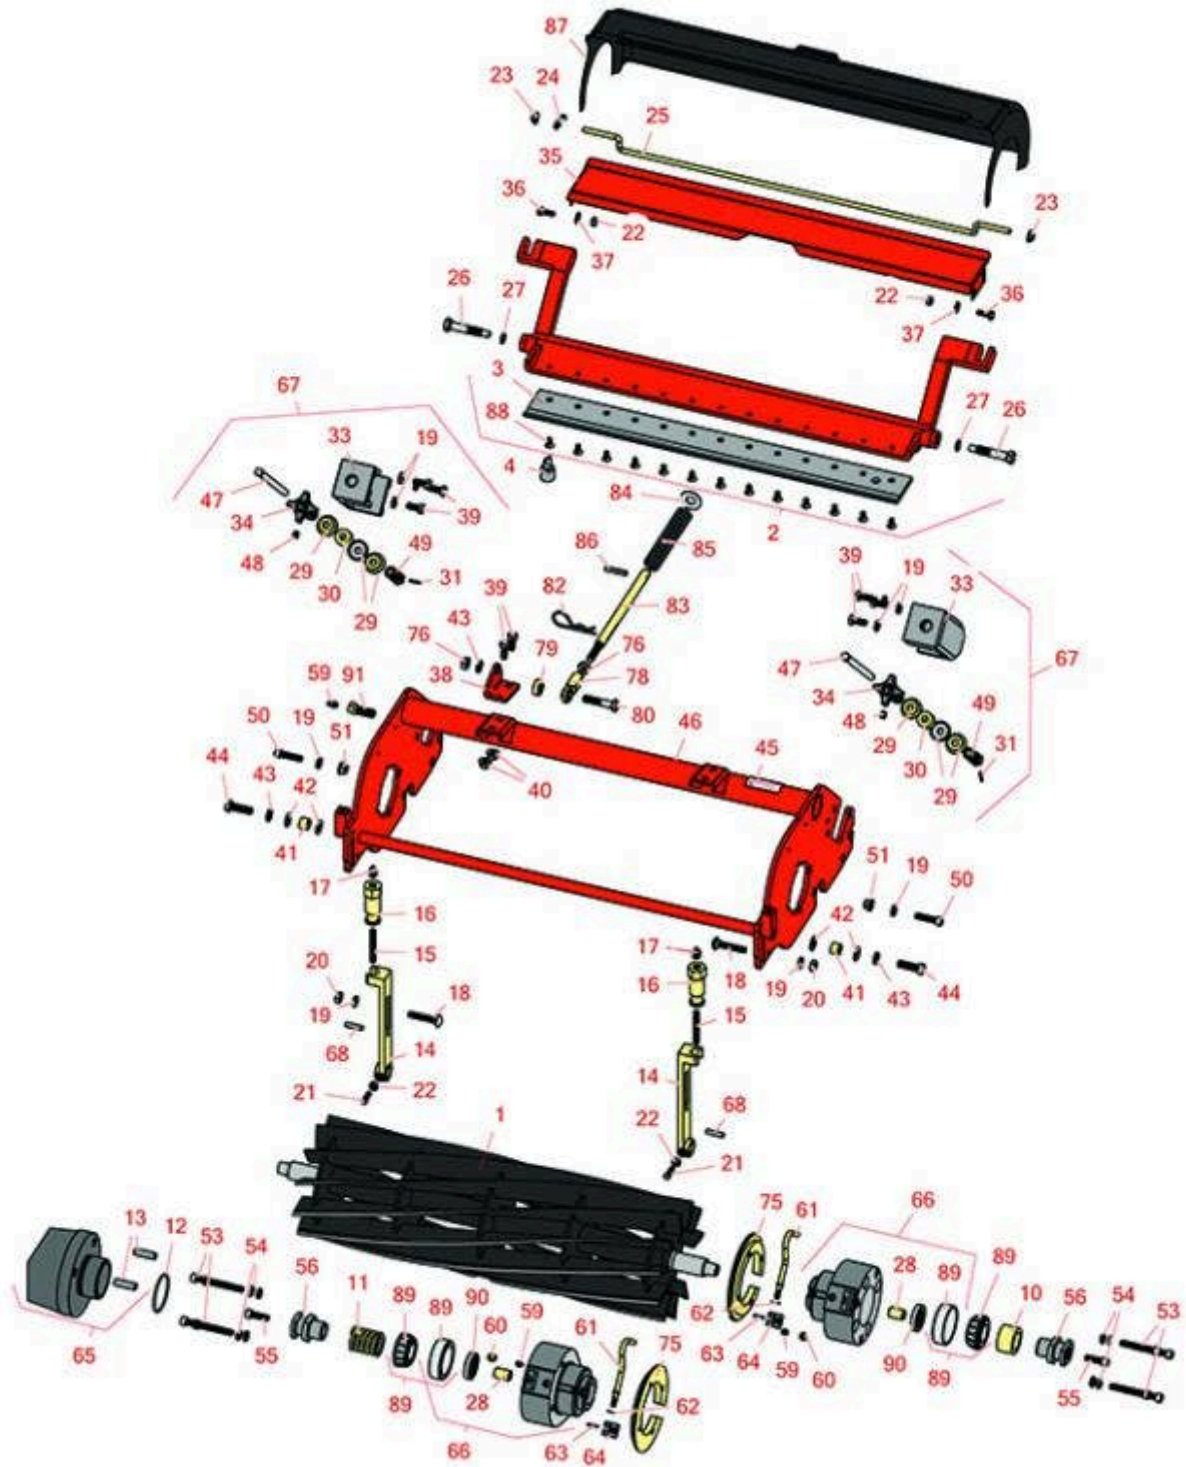

Replaces Jacobsen LF-4677 Parts

7" Reel Cutting Unit
Reel & Bedknife

All original equipment manufacturers names and part numbers are used for identification purposes only, and we are in no way implying that our products are original equipment parts. Prices subject to change without notice.

Replaces Jacobsen LF-4677 Parts

7" Reel Cutting Unit

Reel & Bedknife

Item No	R&R Part No.	OEM Part No.	Description	Qty Req	Order Quantity
---------	--------------	--------------	-------------	---------	----------------

R&R Reels, Lifetime Guaranteed

1	R101329		Reel - 7 Blade	1	
1	R5002476	5002476	Reel - 9 Blade	1	
1	R2810471	2810471	Reel - 9 Blade	1	
1	R5002762	2810472, 5002762	Reel - 11 Blade	1	

R&R Bedknives, Lifetime Guaranteed

Replaces Jacobsen LF-4677 Parts

7" Reel Cutting Unit

Reel & Bedknife

Item No	R&R Part No.	OEM Part No.	Description	Qty Req	Order Quantity
13	R3006022	3006022	Pin - Hardened Counter Balance	2	
14	R3004738	3004738	Adjuster - Front Roller	2	
15	R343616	343616, 443102	Stud	2	
16	R365009	3005692, 365009, 365170, 441674	Knob - Adjusting Roller	2	
17	R471219	366852, 471219	Zerk - Grease	2	
18	R441674	441674	Screw - 5/16-18 x 1-3/4 Carriage	2	
19	R446136	446134, 446136	Washer - Lock 5/16 Zinc	2	
20	R443106	443106	Nut - 5/16-18 Y/Zinc Plated	2	
21	R352737	352737	Screw - Set 1/4 x 7/8 Sq Head	2	
22	R443102	443102	Nut - 1/4-20 Yellow Zinc	4	
23	R445525	445525	Nut - 1/4 Pal	2	
24	R3009281	3009281	Spring - Torsion 22 Roller	1	
24	R3005267	3005267	Spring - Torsion 24 Roller	1	
25	R3009280	3009280	Scraper - 22 Rear Roller (Rod)	1	
26	R347169	347169, 365501	Stud - Backing RH 2-5/16	2	
27	R454017	454017	Shim - Bed Bar Bolt	2	
28	R545940	2500759, 545940	Bushing	2	
29	R3009892	3009075, 3009892	Spacer - Cup	6	