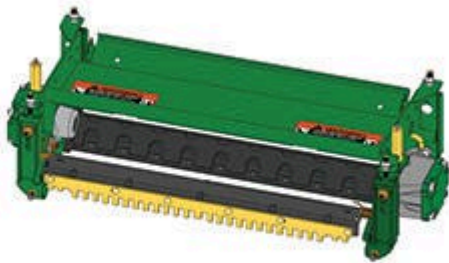

Replaces John Deere 2653B Reel Mower

Parts

Cutting Unit - Serial up to 030000

Complete Cutting Unit

All original equipment manufacturers names and part numbers are used for identification purposes only, and we are in no way implying that our products are original equipment parts. Prices subject to change without notice.

Replaces John Deere 2653B Reel Mower Parts

Cutting Unit - Serial up to 030000
Complete Cutting Unit

Item No	R&R Part No.	OEM Part No.	Description	Qty Req	Order Quantity
---------	--------------	--------------	-------------	---------	----------------

Standard 26" Cutting Unit

1	RBM18570	BM18570	Cutting Unit - Fits 2653B - 26 in	0	
---	-----------------	---------	-----------------------------------	---	--

Tech Note: R&R Cutting Units Complete with: RAET11158 8 Blade Reel; RET17752 Bedknife; R500509 Front Grooved Roller and RAET11265 Rear Solid Roller:

Standard 30" Cutting Unit

2	RBM18437	BM18437	Cutting Unit - Fits 2653B - 30 in	0	
---	-----------------	---------	-----------------------------------	---	--

Tech Note: R&R Cutting Units Complete with: RAMT1053 8 Blade Reel; RMT1973 Bedknife; R500514 Front Grooved Roller and RAMT1056 Rear Solid Roller: