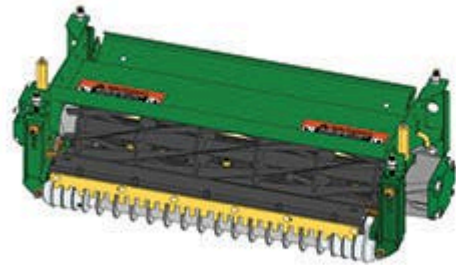

Replaces John Deere 2653B Reel Mower

Parts

Cutting Unit - Serial up to 030000

Complete Cutting Unit

All original equipment manufacturers names and part numbers are used for identification purposes only, and we are in no way implying that our products are original equipment parts. Prices subject to change without notice.

Replaces John Deere 2653B Reel Mower Parts

Cutting Unit - Serial up to 030000
Complete Cutting Unit

Item No	R&R Part No.	OEM Part No.	Description	Qty Req	Order Quantity
---------	--------------	--------------	-------------	---------	----------------

Standard 26" Cutting Unit

1	RBM18570	BM18570	Cutting Unit - Fits 2653B - 26 in	0	
---	-----------------	---------	-----------------------------------	---	--

Tech Note: R&R Cutting Units Complete with: RAET11158 8 Blade Reel; RET17752 Bedknife; R500509 Front Grooved Roller and RAET11265 Rear Solid Roller:

Standard 30" Cutting Unit

2	RBM18437	BM18437	Cutting Unit - Fits 2653B - 30 in	0	
---	-----------------	---------	-----------------------------------	---	--

Tech Note: R&R Cutting Units Complete with: RAMT1053 8 Blade Reel; RMT1973 Bedknife; R500514 Front Grooved Roller and RAMT1056 Rear Solid Roller: