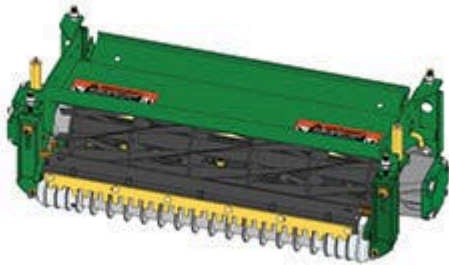

Replaces John Deere 2653B Reel Mower

Parts

Cutting Unit - Serial up to 030000

Complete Cutting Unit

All original equipment manufacturers names and part numbers are used for identification purposes only, and we are in no way implying that our products are original equipment parts. Prices subject to change without notice.

Replaces John Deere 2653B Reel Mower Parts

Cutting Unit - Serial up to 030000
Complete Cutting Unit

Item No	R&R Part No.	OEM Part No.	Description	Qty Req	Order Quantity
---------	--------------	--------------	-------------	---------	----------------

Standard 26" Cutting Unit

1	RBM18570	BM18570	Cutting Unit - Fits 2653B - 26 in	0	
---	-----------------	---------	-----------------------------------	---	--

Tech Note: R&R Cutting Units Complete with: RAET11158 8 Blade Reel; RET17752 Bedknife; R500509 Front Grooved Roller and RAET11265 Rear Solid Roller:

Standard 30" Cutting Unit

2	RBM18437	BM18437	Cutting Unit - Fits 2653B - 30 in	0	
---	-----------------	---------	-----------------------------------	---	--

Tech Note: R&R Cutting Units Complete with: RAMT1053 8 Blade Reel; RMT1973 Bedknife; R500514 Front Grooved Roller and RAMT1056 Rear Solid Roller: