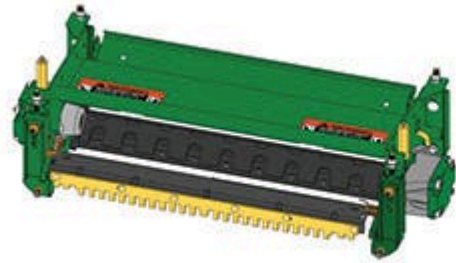

Replaces John Deere 2653B Reel Mower

Parts

Cutting Unit - Serial up to 030000

Complete Cutting Unit

All original equipment manufacturers names and part numbers are used for identification purposes only, and we are in no way implying that our products are original equipment parts. Prices subject to change without notice.

Replaces John Deere 2653B Reel Mower Parts

Cutting Unit - Serial up to 030000
Complete Cutting Unit

Item No	R&R Part No.	OEM Part No.	Description	Qty Req	Order Quantity
---------	--------------	--------------	-------------	---------	----------------

Standard 26" Cutting Unit

1	RBM18570	BM18570	Cutting Unit - Fits 2653B - 26 in	0	
---	-----------------	---------	-----------------------------------	---	--

Tech Note: R&R Cutting Units Complete with: RAET11158 8 Blade Reel; RET17752 Bedknife; R500509 Front Grooved Roller and RAET11265 Rear Solid Roller:

Standard 30" Cutting Unit

2	RBM18437	BM18437	Cutting Unit - Fits 2653B - 30 in	0	
---	-----------------	---------	-----------------------------------	---	--

Tech Note: R&R Cutting Units Complete with: RAMT1053 8 Blade Reel; RMT1973 Bedknife; R500514 Front Grooved Roller and RAMT1056 Rear Solid Roller: