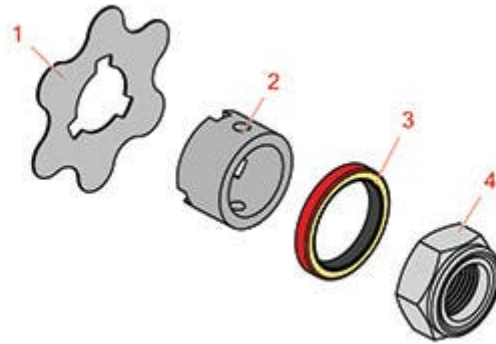

# Replaces John Deere 3235B Reel Mower

## Parts

*Heavy Cutting Unit*

*Fairway Tender*

All original equipment manufacturers names and part numbers are used for identification purposes only, and we are in no way implying that our products are original equipment parts. Prices subject to change without notice.

## Parts

*Heavy Cutting Unit*

*Fairway Tender*

Item No	R&R Part No.	OEM Part No.	Description	Qty Req	Order Quantity
1	<b>RMT2624</b>	MT2624	Knife - Greens Conditioner	38	
2	<b>RET14917</b>	ET14917	Spacer	1	
3	<b>RMT1115</b>	MT1115	Seal - Reel	1	
4	<b>RN198341</b>	N198341	Nut - Nyloc 7/8-14	1	