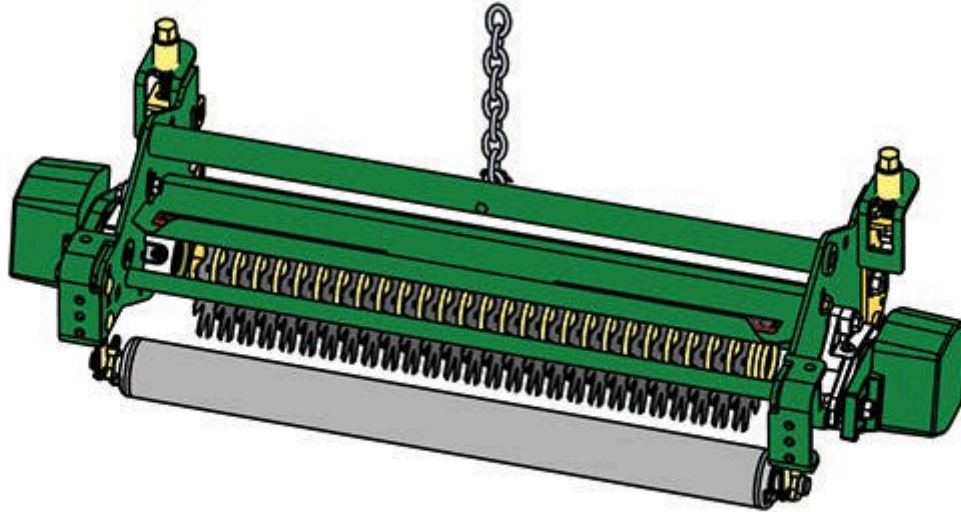

Replaces John Deere 3235B Reel Mower

Parts

Medium Verti-Cut Unit

Complete Verti-Cut Unit

All original equipment manufacturers names and part numbers are used for identification purposes only, and we are in no way implying that our products are original equipment parts. Prices subject to change without notice.

Replaces John Deere 3235B Reel Mower Parts

Medium Verti-Cut Unit
Complete Verti-Cut Unit

Item No	R&R Part No.	OEM Part No.	Description	Qty Req	Order Quantity
---------	--------------	--------------	-------------	---------	----------------

Complete Verti-Cut Unit

1	R130125	BM19916	Complete Standard Verti-Cut Unit	3	
---	----------------	---------	----------------------------------	---	--

Tech Note: R&R Verti-Cut Units Complete with RAMT2703 Verti-Cut Blades, RAET10111 Solid Front Roller & RAMT1060 Solid Rear Roller: