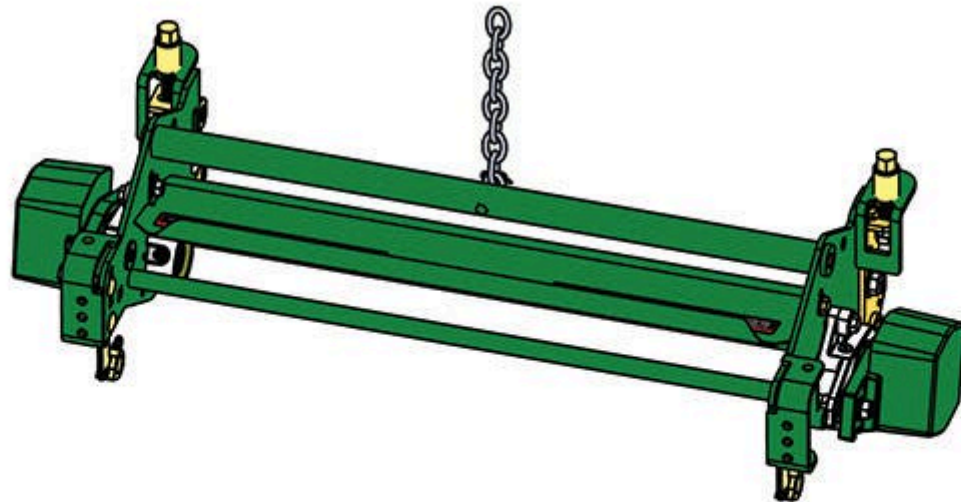

Replaces John Deere 3235B Reel Mower

Parts

Medium Verti-Cut Unit

Complete Verti-Cut Unit

All original equipment manufacturers names and part numbers are used for identification purposes only, and we are in no way implying that our products are original equipment parts. Prices subject to change without notice.

Replaces John Deere 3235B Reel Mower Parts

Medium Verti-Cut Unit
Complete Verti-Cut Unit

Item No	R&R Part No.	OEM Part No.	Description	Qty Req	Order Quantity
---------	--------------	--------------	-------------	---------	----------------

Complete Verti-Cut Unit

1	R130125	BM19916	Complete Standard Verti-Cut Unit	3	
---	----------------	---------	----------------------------------	---	--

Tech Note: R&R Verti-Cut Units Complete with RAMT2703 Verti-Cut Blades, RAET10111 Solid Front Roller & RAMT1060 Solid Rear Roller: