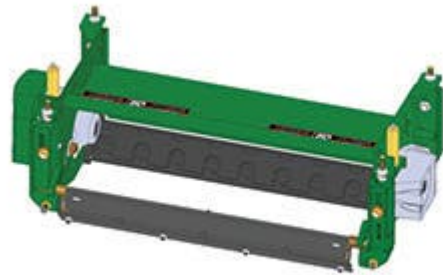

# Replaces John Deere 7700 Reel Mower Parts

*Cutting Unit - Serial up to 020000*  
*Complete Cutting Unit*

All original equipment manufacturers names and part numbers are used for identification purposes only, and we are in no way implying that our products are original equipment parts. Prices subject to change without notice.

# Replaces John Deere 7700 Reel Mower Parts

Cutting Unit - Serial up to 020000  
Complete Cutting Unit

Item No	R&R Part No.	OEM Part No.	Description	Qty Req	Order Quantity
---------	--------------	--------------	-------------	---------	----------------

## Standard Cutting Unit

1	<b>RBM17667</b>	BM17667	Complete Standard Cutting Unit	0	
---	-----------------	---------	--------------------------------	---	--

*Detail Description: R&R Cutting Units Complete with: RAET11159 8 Blade Reel; RET17751 Bedknife - 12mm HOC and RAET11263 Front & Rear Solid Rollers:*