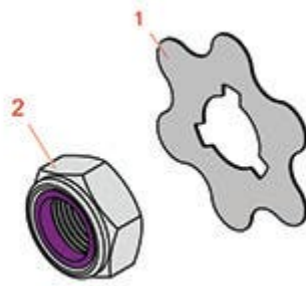

Replaces John Deere 8000 E-Cut Hybrid Reel Mower Parts

*Cutting Unit
Fairway Tender*

All original equipment manufacturers names and part numbers are used for identification purposes only, and we are in no way implying that our products are original equipment parts. Prices subject to change without notice.

Replaces John Deere 8000 E-Cut Hybrid Reel Mower Parts

*Cutting Unit
Fairway Tender*

Item No	R&R Part No.	OEM Part No.	Description	Qty Req	Order Quantity
1	RMT2624	MT2624	Knife - Greens Conditioner	30	
2	RN198341	N198341	Nut - Nyloc 7/8-14	1	