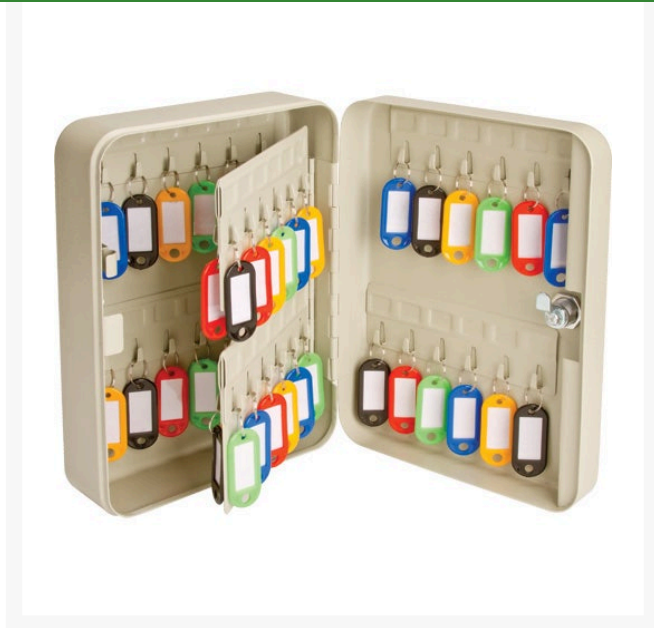

Key Cabinet - 48 Key Capacity

R3928

Details

Locking key cabinets feature solid steel construction with durable, powder-coated finish. Keys hang on welded-on hook bars. Mount on wall or set on shelf. Includes key ID tags with split ring. Cylinder lock and two keys. 7" x 10".

- Solid steel construction
- Power-coated finish
- Key ID tags with split ring
- Cylinder lock and two keys
- 48 key capacity

Specifications

Manufacturer	R&R Products
Capacity	48 keys
Dimensions	7 x 10 in