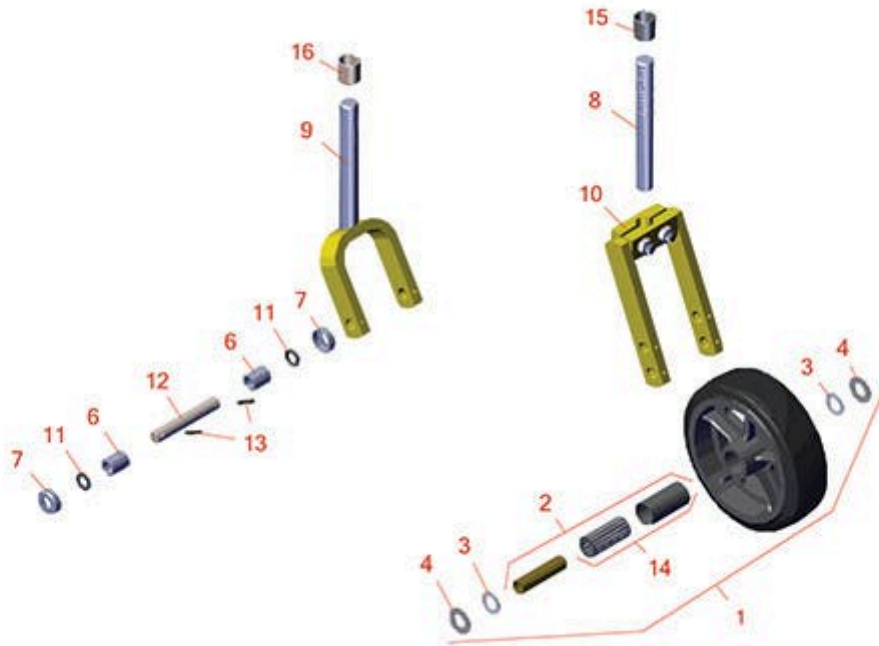

Replaces Roseman Fairway Parts

Cutting Unit
Caster Wheels

All original equipment manufacturers names and part numbers are used for identification purposes only, and we are in no way implying that our products are original equipment parts. Prices subject to change without notice.

Replaces Roseman Fairway Parts

Cutting Unit
Caster Wheels

Item No	R&R Part No.	OEM Part No.	Description	Qty Req	Order Quantity
1	RAR177	AR177	Wheel - 8 Front Caster Assy	2	
1	RAR-210	AR-210	Wheel - 6 Front Caster Assy	2	
2	R240-0	240-0	Bearing - w/Bushing	2	
3	R245-0	245-0	Washer - Bearing Retainer	4	
4	R3-8448	141-0	Washer - Lift Bail	4	
6	R82-0	82-0	Bearing - Caster Bushing	4	
7	R149-0	149-0	Cap - Grease Retainer	2	
8	R96-0	96-0	Stem - Caster Fork	1	
9	RAR-7	AR-7	Caster Fork - Fits 6 Wheel	2	
10	RAR-58	AR-58	Fork - Universal Caster	2	
11	R148-0	148-0	Seal - Roller	2	
12	R147-0	147-0	Axle - Wheel	1	
14	R21-3850		Bearing - Wheel	0	
15	R192-0	192-0	Bushing - Steel Upper Caster	4	
16	R192-0X	192-0X	Bushing - Oversized For Caster	4	