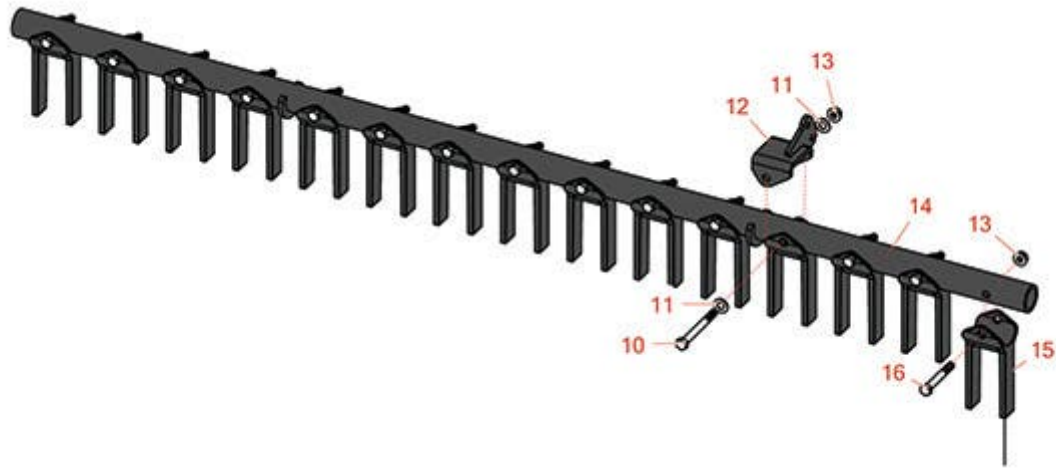

Replaces R&R Products Sand Max 518

Parts

Attachments

Scarifier Tine Toolbar

All original equipment manufacturers names and part numbers are used for identification purposes only, and we are in no way implying that our products are original equipment parts. Prices subject to change without notice.

Replaces R&R Products Sand Max 518

Parts

Attachments

Scarifier Tine Toolbar

| Item No | R&R Part No. | OEM Part No. | Description | Qty Req | Order Quantity |
|---------|---------------------|---|------------------------------|---------|----------------|
| 10 | R323-14 | 323-14, R01-150-0840, R01-178-0624, R20-55-AD, R21-196-AMD, R30-8750, R30-8970, R3224-10 | Bolt - Hex HD 3/8-16 x 3 | 1 | |
| 11 | R453011 | 3256-24, 453011, R01-166-0100, R01-166-0120, R01-166-0270, R01-166-0500, R01-166-0600, R01-166-0620, R132-4593, R237-12, R24-10-AD, R24-11-AD, R24-11-BD, R24-12-AD, R24-12-BD, R30-9310, R32-8190, R3256-24, R3256-3, R3256-36, R3256-4, R47-9950 | Washer - Flat 3/8 SAE Y/Zinc | 2 | |
| 12 | R112-6468-03 | | Bracket Assy - Tool Bar | 1 | |
| 13 | R3296-39 | 3296-39, R32127-25, R32128-36, R3296-17, R3296-22, R915663P, R99-7443 | Locknut - 3/8-16 Nylon | 15 | |
| 14 | R108-4527-03 | | Tool Bar Assy | 1 | |
| 15 | R110-0259-03 | | Scarifier Tine | 15 | |

Replaces R&R Products Sand Max 518 Parts

Attachments
Scarifier Tine Toolbar

| Item No | R&R Part No. | OEM Part No. | Description | Qty Req | Order Quantity |
|---------|----------------|---|----------------------------------|---------|----------------|
| 16 | R400274 | R01-178-0626, R112-7161, R3224-11, R323-20 | Bolt - Hex HD 3/8-16 x 2-1/2 GR5 | 14 | |