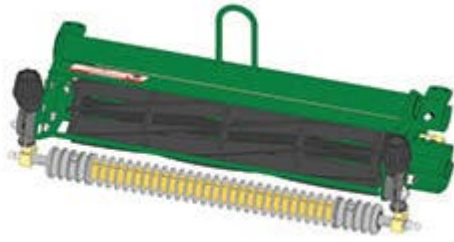

Replaces R&R Products Versa-Green

1860PS Parts

4 Bolt Cutting Unit

Complete Cutting Unit

All original equipment manufacturers names and part numbers are used for identification purposes only, and we are in no way implying that our products are original equipment parts. Prices subject to change without notice.

Replaces R&R Products Versa-Green

1860PS Parts

4 Bolt Cutting Unit

Complete Cutting Unit

Item No	R&R Part No.	OEM Part No.	Description	Qty Req	Order Quantity
---------	--------------	--------------	-------------	---------	----------------

Complete Standard Unit

1	R150200G		Complete Standard Cutting Unit	0	
---	----------	--	--------------------------------	---	--

Tech Note: R&R Cutting Units Complete with: R5-3189 8 Blade Reel, R150460 Thin Bedknife, R21-6540 Grooved Front Roller & R21-8450 Solid Rear Roller: