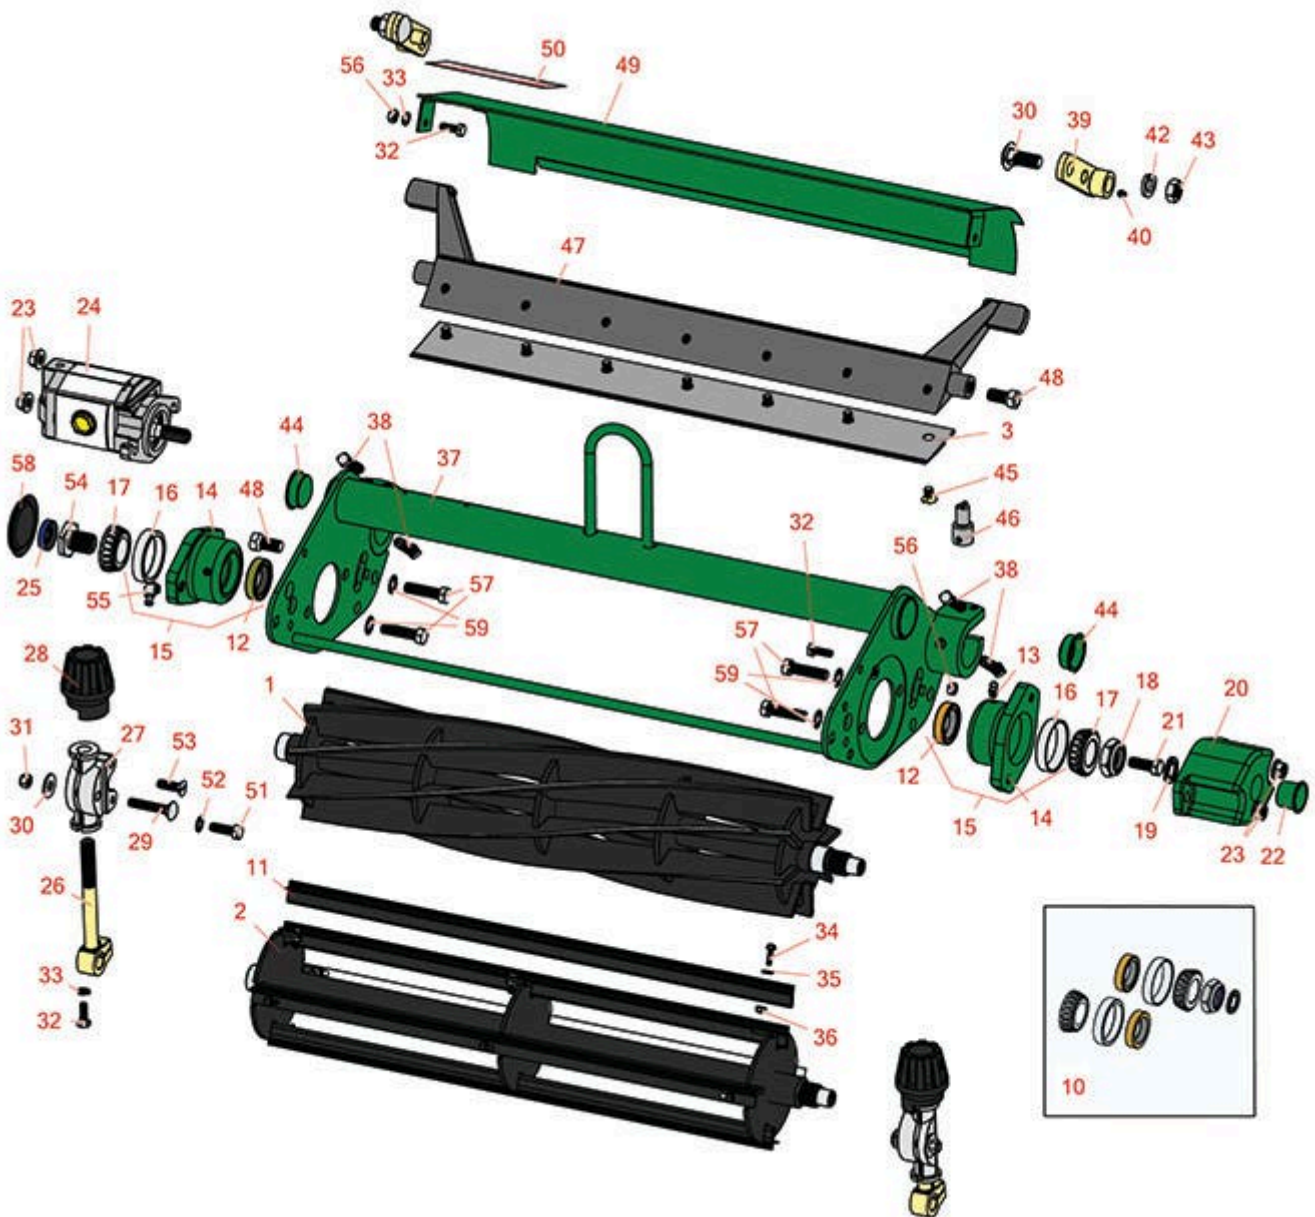

## 1860PS Parts

4 Bolt Cutting Unit  
Reel & Bedknife

All original equipment manufacturers names and part numbers are used for identification purposes only, and we are in no way implying that our products are original equipment parts. Prices subject to change without notice.

# Replaces R&R Products Versa-Green 1860PS Parts 4 Bolt Cutting Unit Reel & Bedknife

Item No	R&R Part No.	OEM Part No.	Description	Qty Req	Order Quantity
<b><i>R&amp;R Reels, Lifetime Guaranteed</i></b>					
1	<b>R5-3189</b>	R12-3599, R130-6469	Reel - 8 Blade	1	
1	<b>R5-3189H</b>		Reel - 8 Blade Heavy Duty	1	
1	<b>R5-3195</b>		Reel - 9 Blade	1	
1	<b>R5-3200</b>		Reel - 4 Blade	1	
1	<b>R5-3205</b>	R12-0279, R12-0729, R12-8779	Reel - 5 Blade	1	
1	<b>R5-3206</b>		Reel - 6 Blade	1	
1	<b>R5-3215</b>		Reel - 5 Blade Heavy Duty	1	
1	<b>R12-2789</b>	R130-6470	Reel - 11 Blade	1	
2	<b>R150480</b>		Brush Reel	1	
<b><i>R&amp;R Bedknives, Lifetime Guaranteed</i></b>					
3	<b>R93-4262</b>	R62-8250, R65-8250	Bedknife - Micro Cut .062 - .187 HOC	1	
3	<b>R94-6394</b>	R150454, R150459, R51-2610, R63-8550	Bedknife - Tournament 1/8-1/2 HOC	1	
3	<b>R94-6395</b>	R150460, R150461, R17-1740, R17-7040, R19-8880, R62-2510, R63-8500	Bedknife - Low Cut 3/16"-1" HOC	1	
3	<b>R150462</b>		Bedknife - 7 Hole Thick 5/16	1	
3	<b>R63-8610</b>	R150463	Bedknife - Fairway Cut .375 - 1.00 HOC	1	