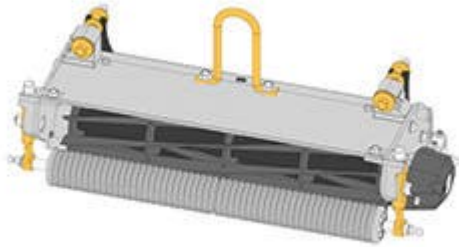

Replaces R&R Products Versa-Green

1860PS Parts

Dual Adjust Cutting Unit

Complete Cutting Unit

All original equipment manufacturers names and part numbers are used for identification purposes only, and we are in no way implying that our products are original equipment parts. Prices subject to change without notice.

Replaces R&R Products Versa-Green

1860PS Parts

Dual Adjust Cutting Unit

Complete Cutting Unit

Item No	R&R Part No.	OEM Part No.	Description	Qty Req	Order Quantity
---------	--------------	--------------	-------------	---------	----------------