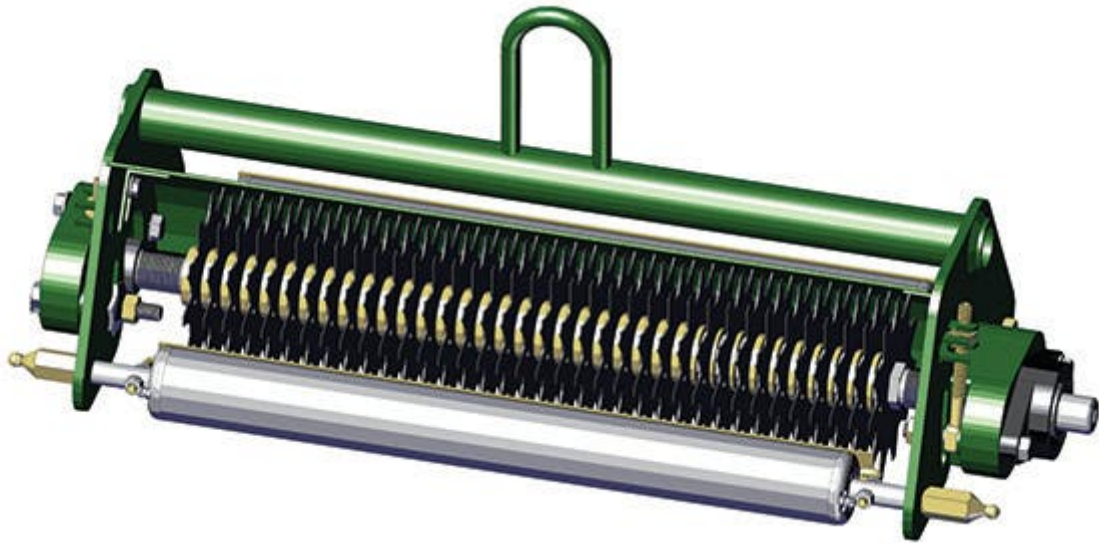

Replaces R&R Products Versa-Green

1860PS Parts

Verti-Cut Unit with Rollers

Complete Verti-Cut Unit

All original equipment manufacturers names and part numbers are used for identification purposes only, and we are in no way implying that our products are original equipment parts. Prices subject to change without notice.

Replaces R&R Products Versa-Green

1860PS Parts

Verti-Cut Unit with Rollers

Complete Verti-Cut Unit

Item No	R&R Part No.	OEM Part No.	Description	Qty Req	Order Quantity
---------	--------------	--------------	-------------	---------	----------------

Complete Verti-Cut Unit

1	R150208G		Complete Standard Verti-Cut Unit with Rollers	0	
---	-----------------	--	---	---	--

Tech Note: R&R Verti-Cutting Units Complete with: R335449 Verti-Cut Blades, R158776 Solid Front Roller & R158777 Solid Rear Roller.: