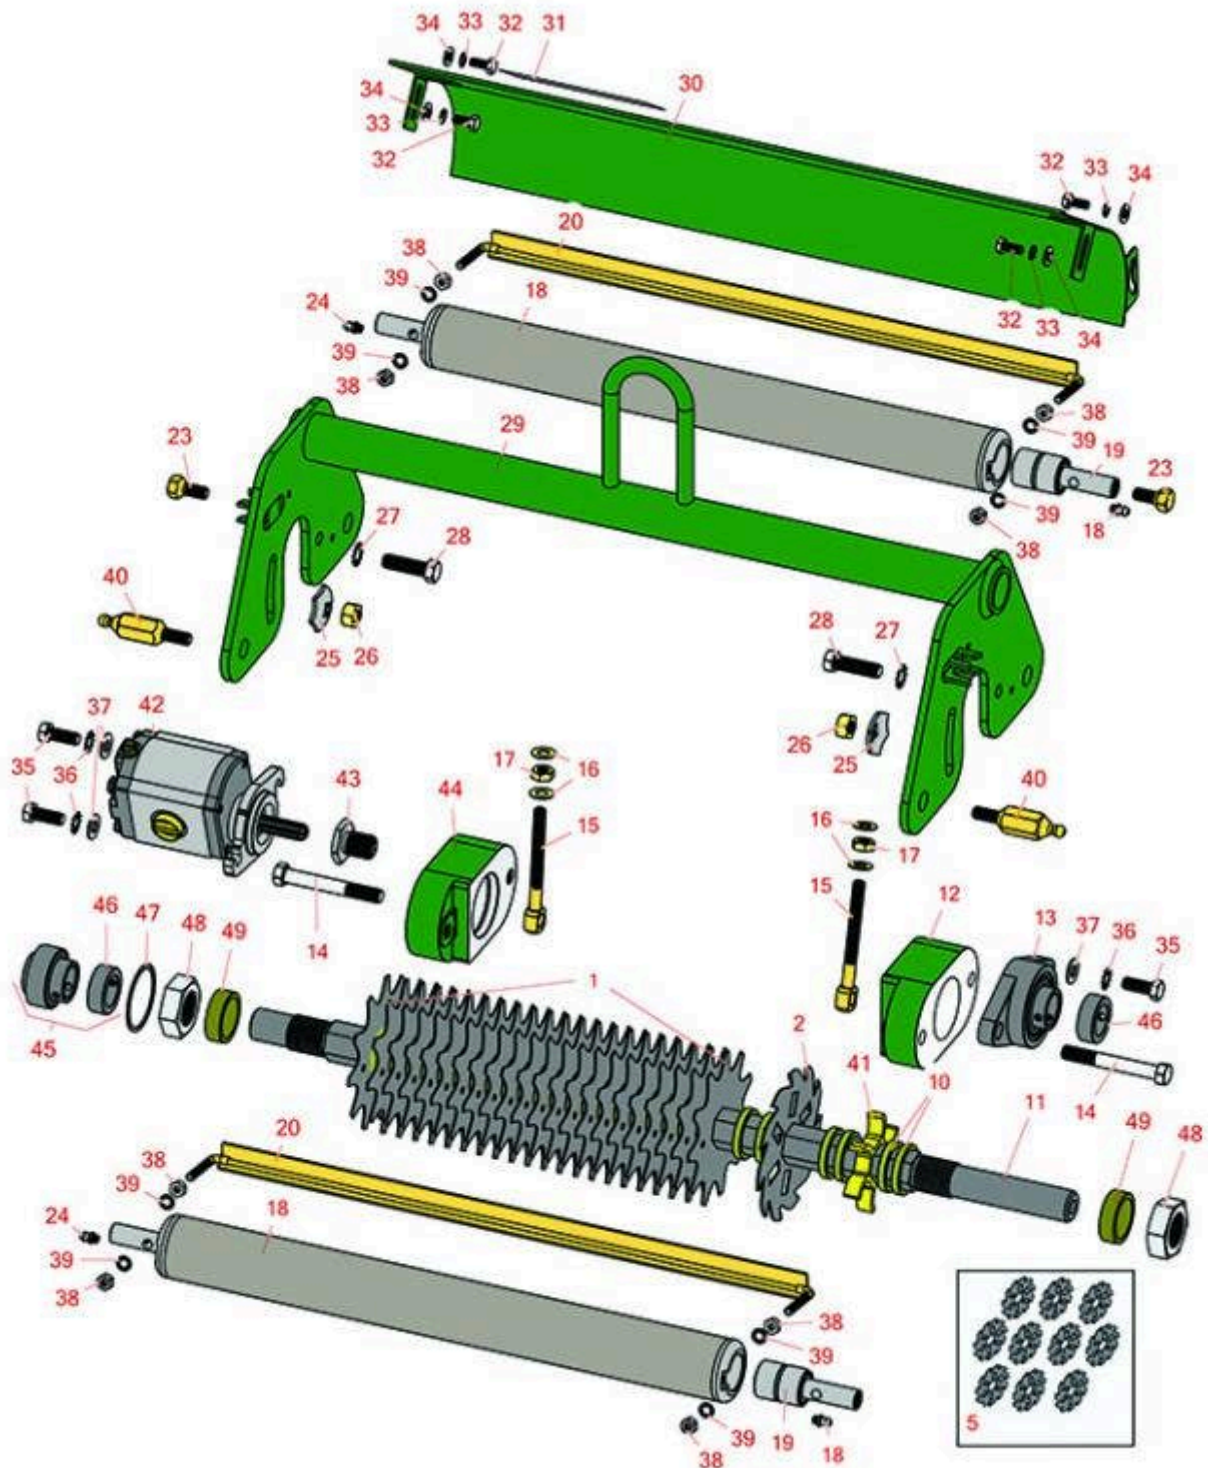

Replaces R&R Products Versa-Green 1860PS Parts

Verti-Cut Reel & Frame

All original equipment manufacturers names and part numbers are used for identification purposes only, and we are in no way implying that our products are original equipment parts. Prices subject to change without notice.

Replaces R&R Products Versa-Green 1860PS Parts

Verti-Cut Reel & Frame

Item No	R&R Part No.	OEM Part No.	Description	Qty Req	Order Quantity
---------	--------------	--------------	-------------	---------	----------------

Verti-Cut Blades

1	R17-1590		Verti-Cut Blade	36	
2	R150209C	R106-6355, R150209, RGCC-003, RTCU26776	Verti-Cut Blade - Carbide Tipped 2mm	36	
2	R150109C	R106-5422, RGCC-002	Verti-Cut Blade - Carbide Tipped 1.2mm	36	

Other Parts Available

10	R17-1600		Spacer - V-Cut Reel 1/4	72	
11	R17-1570		Shaft - Hex Verti-Cut	1	
12	R17-1520G		Weight - Counter V-Cut - Green	1	
13	R251-247		Bearing - Flanged V-Cut Sft	1	
14	R324-13		Bolt - Hex HD 7/16 x 3-1/4	2	
15	R17-1510		Eyebolt	2	
16	R17-1710		Washer - Flat 3/8 Yellow USS	4	