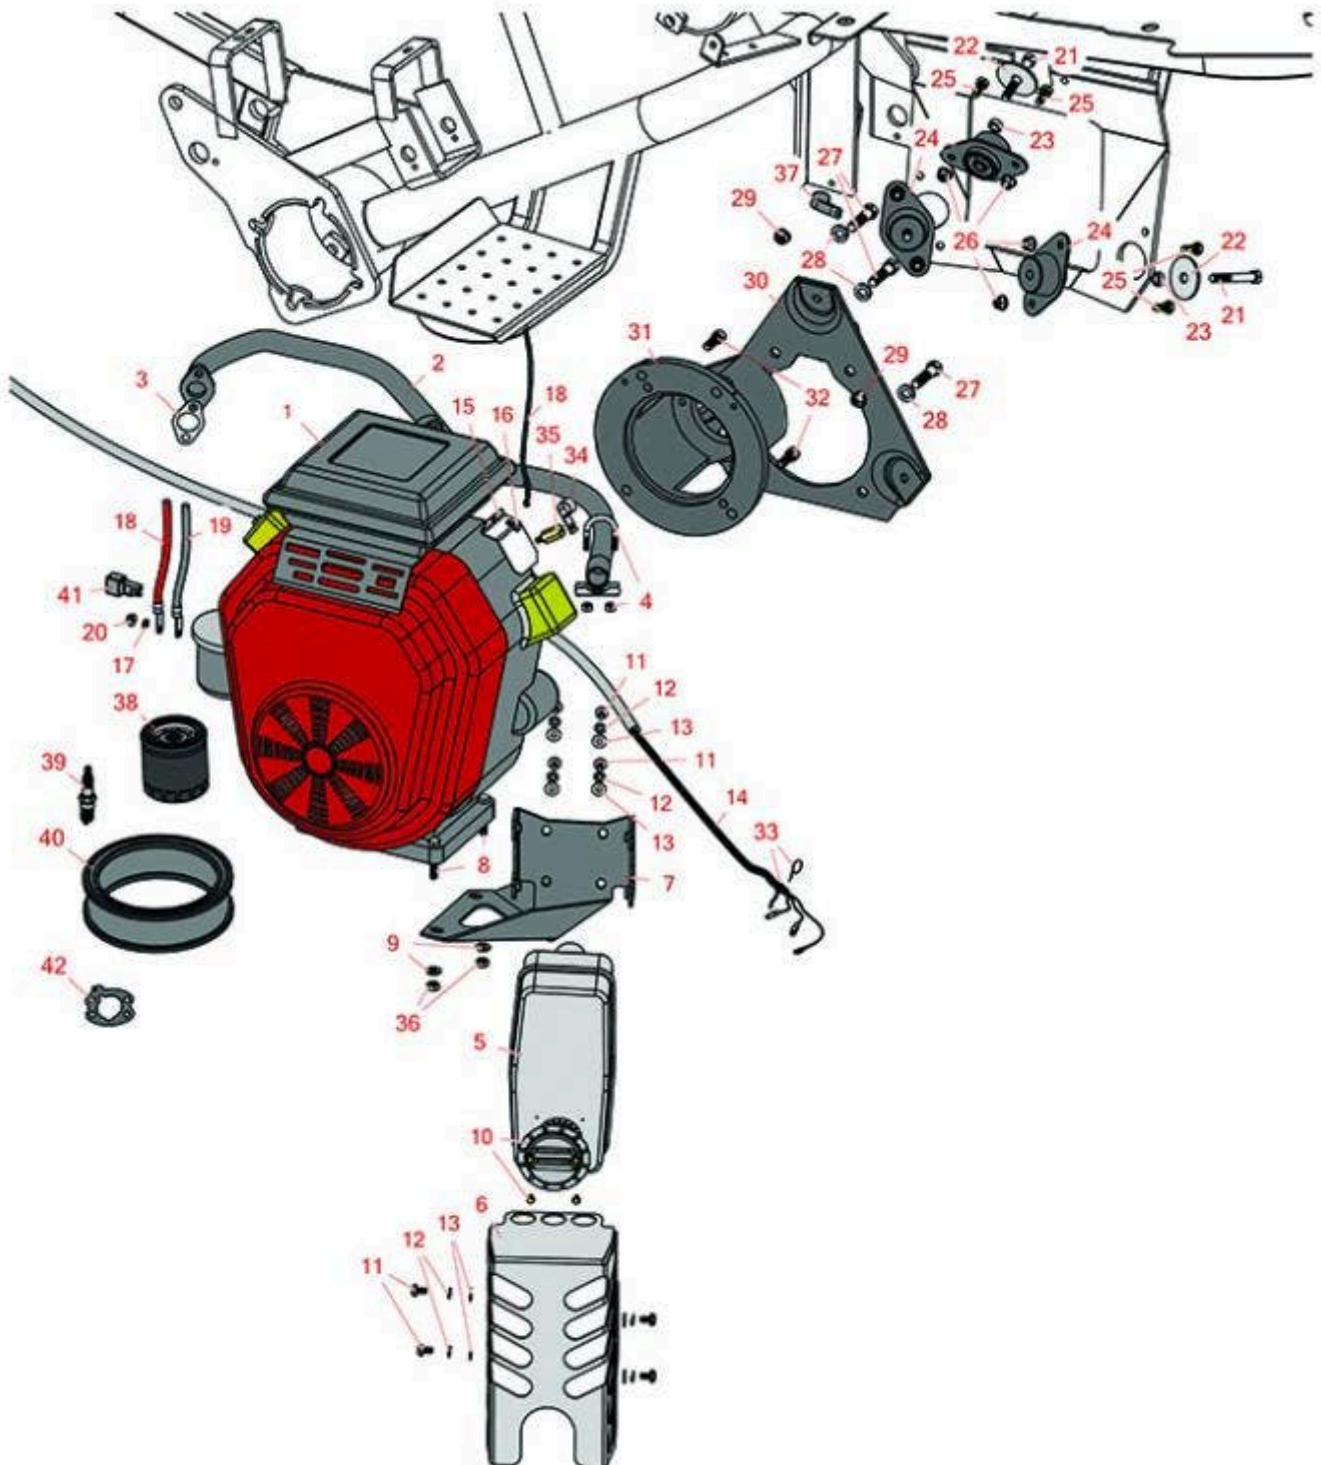

Replaces R&R Products Versa-Green

1860PS Parts

Traction Unit
Engine

All original equipment manufacturers names and part numbers are used for identification purposes only, and we are in no way implying that our products are original equipment parts. Prices subject to change without notice.

Replaces R&R Products Versa-Green

1860PS Parts

Traction Unit
Engine

Item No	R&R Part No.	OEM Part No.	Description	Qty Req	Order Quantity
25	R322-3	R01-150-1420, R01-178-0506, R09109, R20-24-AD, R20-24-AGD, R48-9270, R513339, R908017P, RB311201	Bolt - Hex HD 5/16-18 x 3/4	6	
26	R445722	R30-8980, R32128-2, R32128-20	Nut - Serrated Washer	6	
27	R324-7	R30-8930, R3225-4	Bolt - Hex HD 7/16-14 x 1-3/4 GR5	4	
28	R3253-6	R01-166-0710, R23-12-GD, R59-7590, RF4076	Washer - Lock 7/16 Zinc	4	
29	R3296-39	3296-39, R32127-25, R32128-36, R3296-17, R3296-22, R915663P, R99-7443	Locknut - 3/8-16 Nylon	3	
30	R85-8120-03	R85-8120	Mounting Plate - Engine	1	
31	R83-1060-03	R83-1060	Adapter - Pump	1	
32	R3274-7		Bolt - Soc HD Cap 3/8-16 x 1	2	
33	R3M41933		Cable Ties - 6" Bulk Pkg/100	2	
34	R2412-94		Clamp - Support - Hose 1/4	1	
35	R106-4616		Screw - Spacer	1	
36	R3296-29	3296-29, R1-804256, R915662P	Locknut - 5/16-18 ESNA	2	