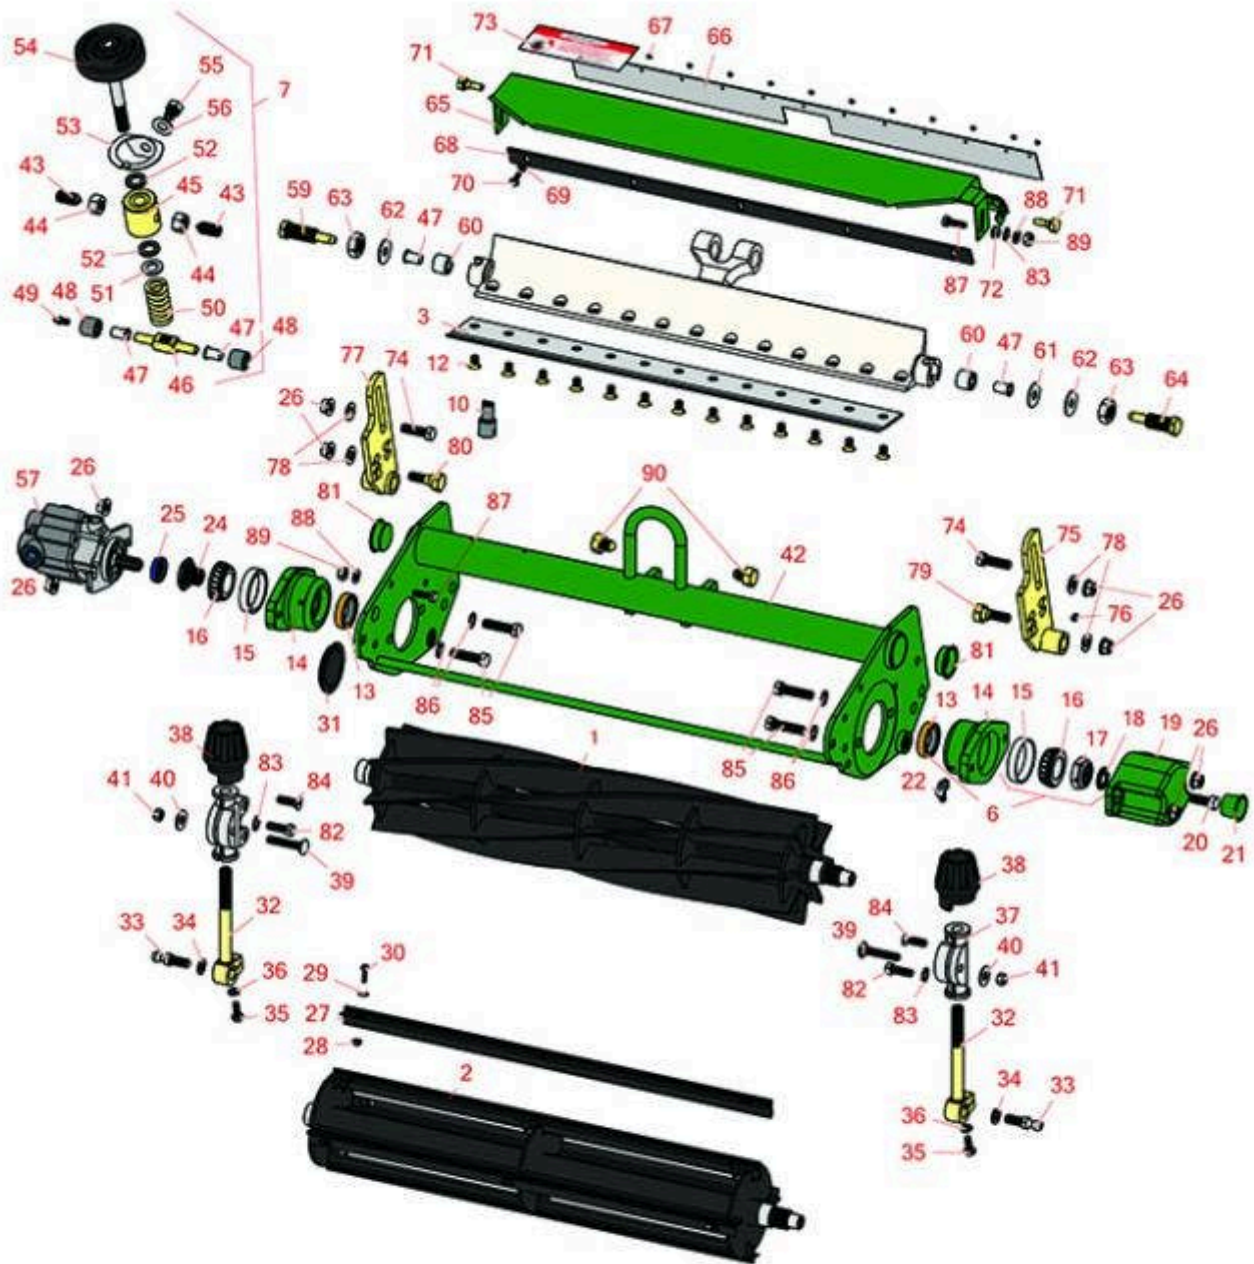

Replaces R&R Products Versa-Green

1860PS Parts

Single Point Cutting Unit
Reel & Bedknife

All original equipment manufacturers names and part numbers are used for identification purposes only, and we are in no way implying that our products are original equipment parts. Prices subject to change without notice.

Replaces R&R Products Versa-Green

1860PS Parts

Single Point Cutting Unit
Reel & Bedknife

Item No	R&R Part No.	OEM Part No.	Description	Qty Req	Order Quantity
---------	--------------	--------------	-------------	---------	----------------

R&R Reels, Lifetime Guaranteed

1	R5-3189	R12-3599, R130-6469	Reel - 8 Blade	1	
1	R5-3189H		Reel - 8 Blade Heavy Duty	1	
1	R5-3195		Reel - 9 Blade	1	
1	R5-3200		Reel - 4 Blade	1	
1	R5-3205	R12-0279, R12-0729, R12-8779	Reel - 5 Blade	1	
1	R5-3206		Reel - 6 Blade	1	
1	R5-3215		Reel - 5 Blade Heavy Duty	1	
1	R12-2789	R130-6470	Reel - 11 Blade	1	
2	R150480		Brush Reel	1	