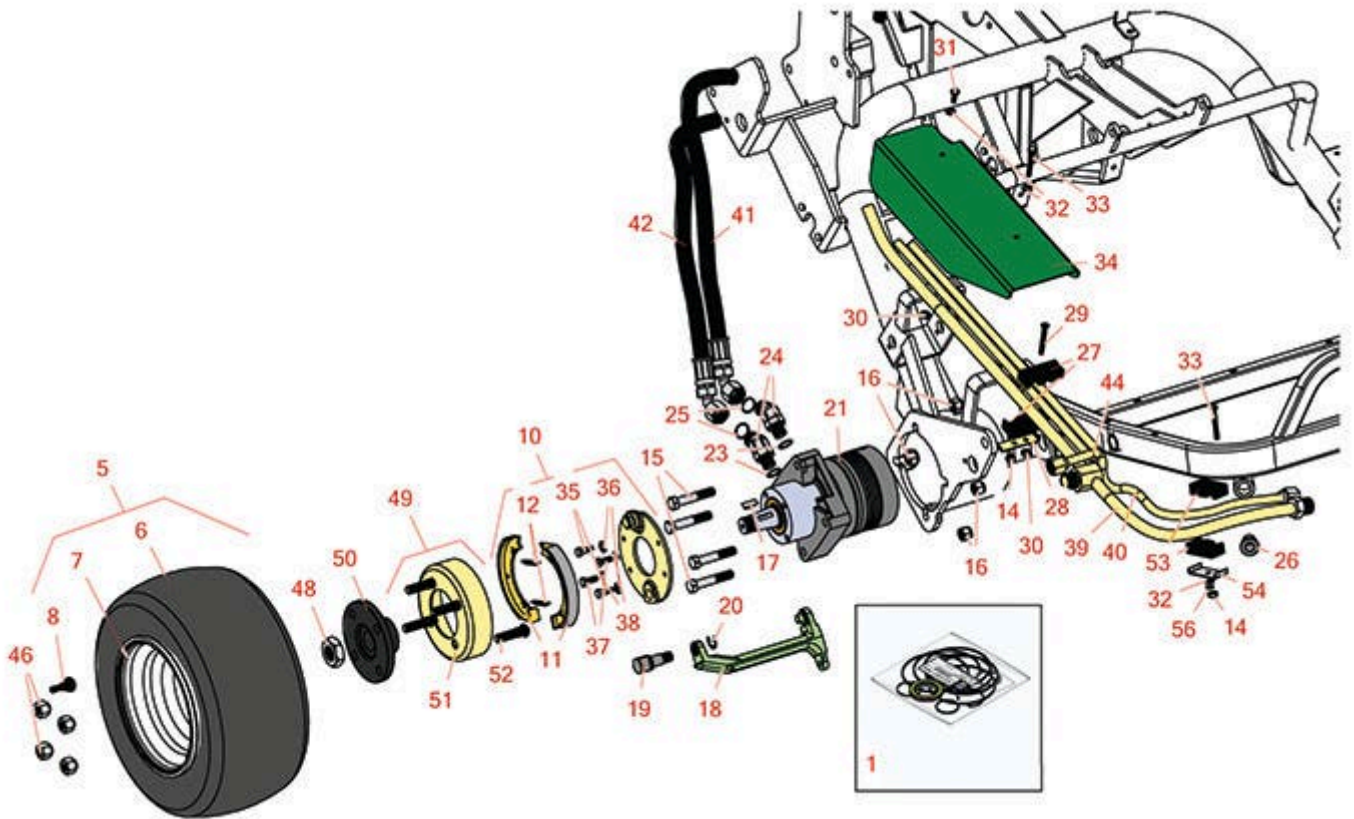

Replaces R&R Products Versa-Green

1860PS Parts

Traction Unit

Front Wheel & Brake

All original equipment manufacturers names and part numbers are used for identification purposes only, and we are in no way implying that our products are original equipment parts. Prices subject to change without notice.

Replaces R&R Products Versa-Green

1860PS Parts

Traction Unit

Front Wheel & Brake

Item No	R&R Part No.	OEM Part No.	Description	Qty Req	Order Quantity
---------	--------------	--------------	-------------	---------	----------------

Overhaul Kits

1	R76-0800	R100-6131, R94-8178, RTCA18042	Seal Kit - Hyd Wheel Motor	1	
---	-----------------	--------------------------------------	----------------------------	---	--

Tires

5	R150314	R150320	Tire w/Wheel - 18x9.50-8 (2 Ply) Carlisle Smooth	2	
6	R700141	R232-37, R232-47, R700131	Tube - 18x6.50/7.50/8.50/9.50-8 TR13	2	
7	R217-60	R242-49	Wheel - with Valve Stem - White	2	
8	R232-27	R232-31, R360111	Stem - Valve w/ Cap	2	

Replaces R&R Products Versa-Green

1860PS Parts

Traction Unit

Front Wheel & Brake

Item No	R&R Part No.	OEM Part No.	Description	Qty Req	Order Quantity
29	R32108-100		Screw - 1/4-20 x 2-1/4 Soc Flat HD	1	
30	R32128-33		Nut - 1/4-20 Flanged Serr	1	
31	R321-4	400108, R01-150-1030, R01-178-0406, R20-3-AGD, R3222-1, R400108	Bolt - Hex HD 1/4-20 x 3/4	1	
32	R3256-22	R09061, R24-9-BD, R3-1032, R93-0954, R93-0989	Washer - Flat 1/4 Yellow	2	
33	R3234-34	323-12	Bolt - Hex Washer 1/4 x 2	1	
34	R83-0190G		Cover Plate - RH Green	1	
35	R150524		Bolt - Shoulder 5/16-18	4	
36	R3254-6	446142, R01-166-0010, R01-166-0280, R01-166-0610, R12H304, R3253-5, R3254-18, R3290-223, R446140, R446142, R48-9370	Washer - Lock 3/8	4	
37	R322-4	R3290-115, R908018P	Bolt - Hex HD 5/16-18 x 7/8	4	