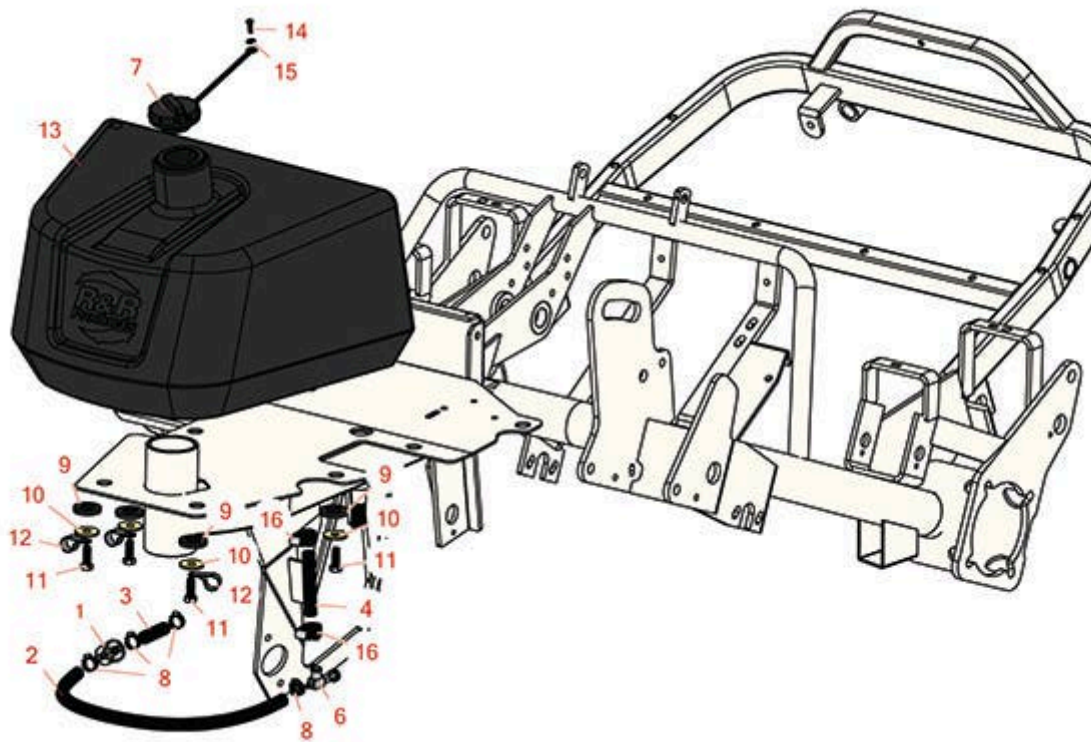

Replaces R&R Products Versa-Green

1860PS Parts

Traction Unit

Fuel Tank

All original equipment manufacturers names and part numbers are used for identification purposes only, and we are in no way implying that our products are original equipment parts. Prices subject to change without notice.

Replaces R&R Products Versa-Green

1860PS Parts

Traction Unit

Fuel Tank

Item No	R&R Part No.	OEM Part No.	Description	Qty Req	Order Quantity
---------	--------------	--------------	-------------	---------	----------------

Replaces R&R Products Versa-Green

1860PS Parts

Traction Unit

Fuel Tank

Item No	R&R Part No.	OEM Part No.	Description	Qty Req	Order Quantity
11	R323-6	323-6, R01-150-0010, R01-178-0608, R20-47-AD, R20-47-AGD, R3224-2, R49-3510, R908034P, R908332	Bolt - Hex HD 3/8-16 x 1 GR5 YZ	4	
12	R2412-41		Clamp	3	
13	R150305		Fuel Tank	1	
14	R300104		Screw - Button HD Cap 10-32 x 5/8	1	
15	R24M7139		Washer - Flat 6mm	1	
16	R2412-36	R2210-87, R31-9140, R93-5818, R99-0772	Clamp - Hose 1/2	2	