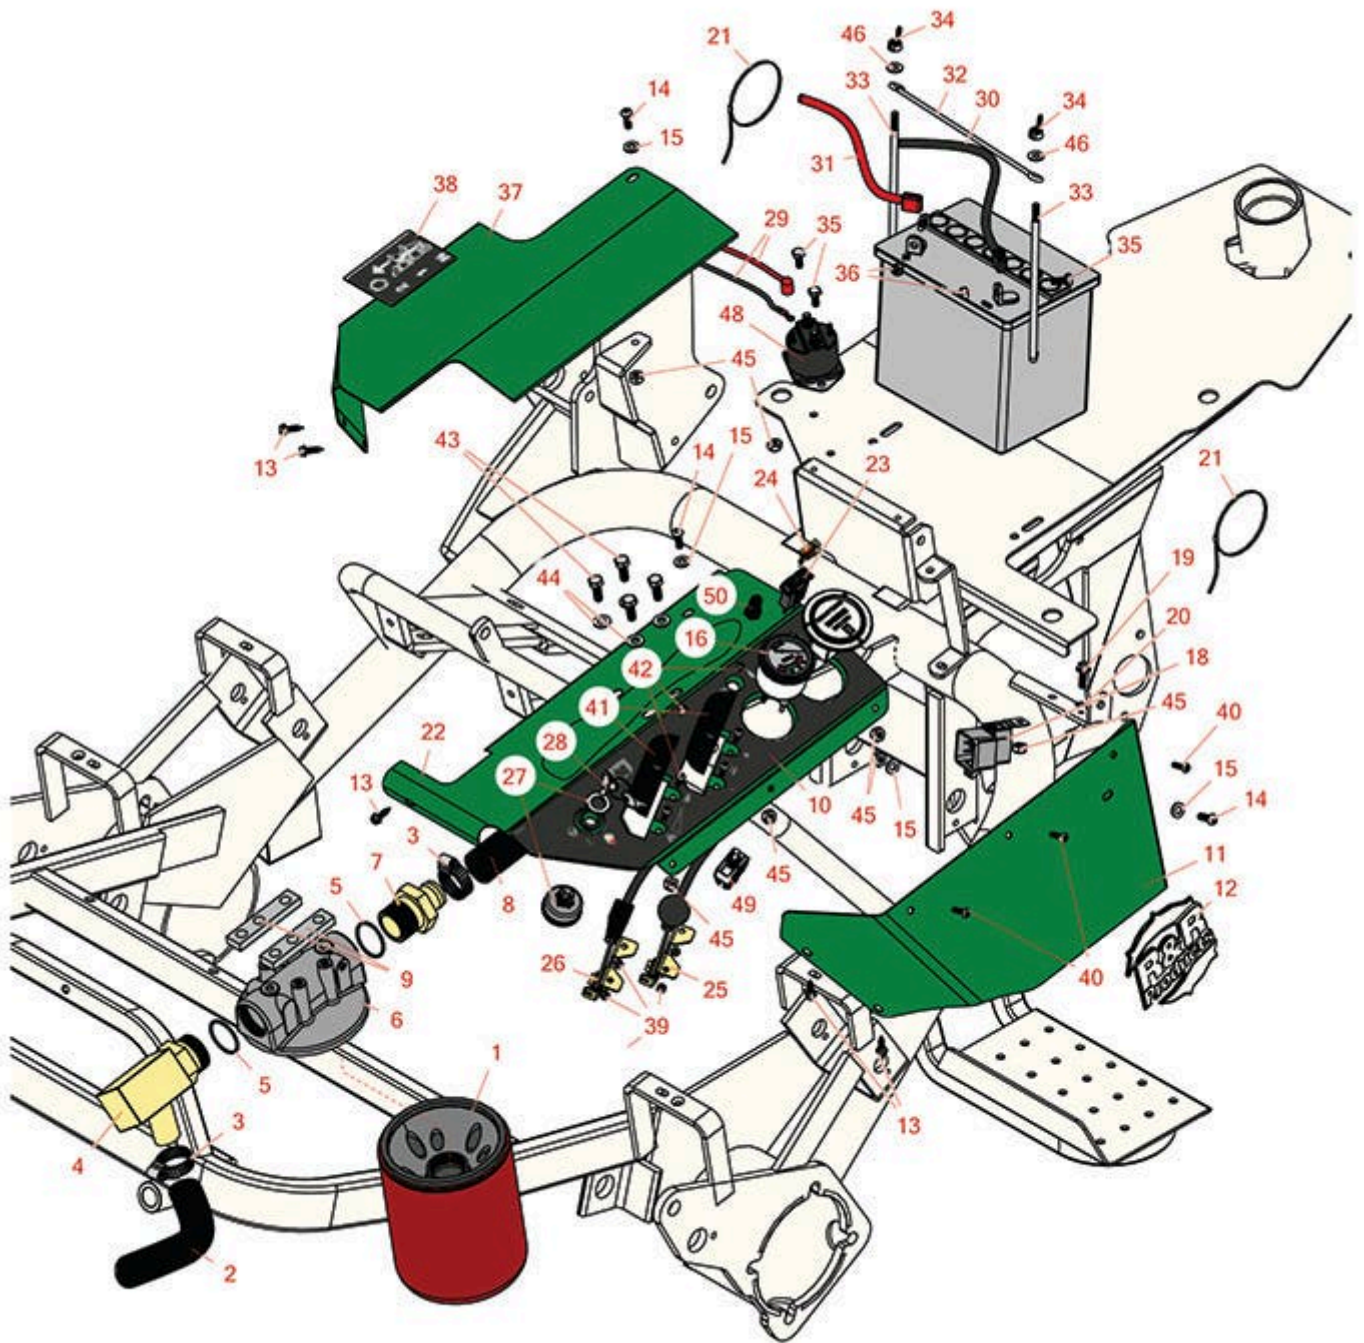

Replaces R&R Products Versa-Green

1860PS Parts

Traction Unit
Hydraulic Filter

All original equipment manufacturers names and part numbers are used for identification purposes only, and we are in no way implying that our products are original equipment parts. Prices subject to change without notice.

Replaces R&R Products Versa-Green

1860PS Parts

*Traction Unit
Hydraulic Filter*

Item No	R&R Part No.	OEM Part No.	Description	Qty Req	Order Quantity
1	R74-3570	R012628, R44-5340, R555771, R57-0990, R68-9880	Baldwin Oil Filter - Hyd 10 Micron	1	
1	RRF10615		SilverGuard Oil Filter	1	
2	R68-5880	R28-2040, R51-0040	Hydraulic Hose Assy	1	
3	R2412-34	R31-0120	Clamp - Hose .75-1.5	2	
4	R353-564		Hydraulic Fitting - 90 Deg	1	
5	R237-101		O-Ring	1	
6	R44-5560	R27-2370	Head Assy - Hyd Oil Filter	1	
7	R353-563	R95-4356	Hydraulic Fitting - Filter	4	
8	R83-1430		Hose - Filter to Tank	2	
9	R27-2380		Spacer - Oil Filter	4	
10	R107-2554	R83-0850, R93-8061	Decal - Control Panel	1	
11	R83-0840G		Cover Shield - Valve - Green	1	
12	RR100		R&R Emblem	1	
13	R32104-116		Screw - 12 x 1/2 Sheet Metal Hswh	1	
14	R3274-69	R3274-91	Screw - 1/4-20 x 3/4 Hsbh	2	
15	R3256-22	R09061, R24-9-BD, R3-1032, R93-0954, R93-0989	Washer - Flat 1/4 Yellow	1	
16	R98-2160		Meter - Volt	1	