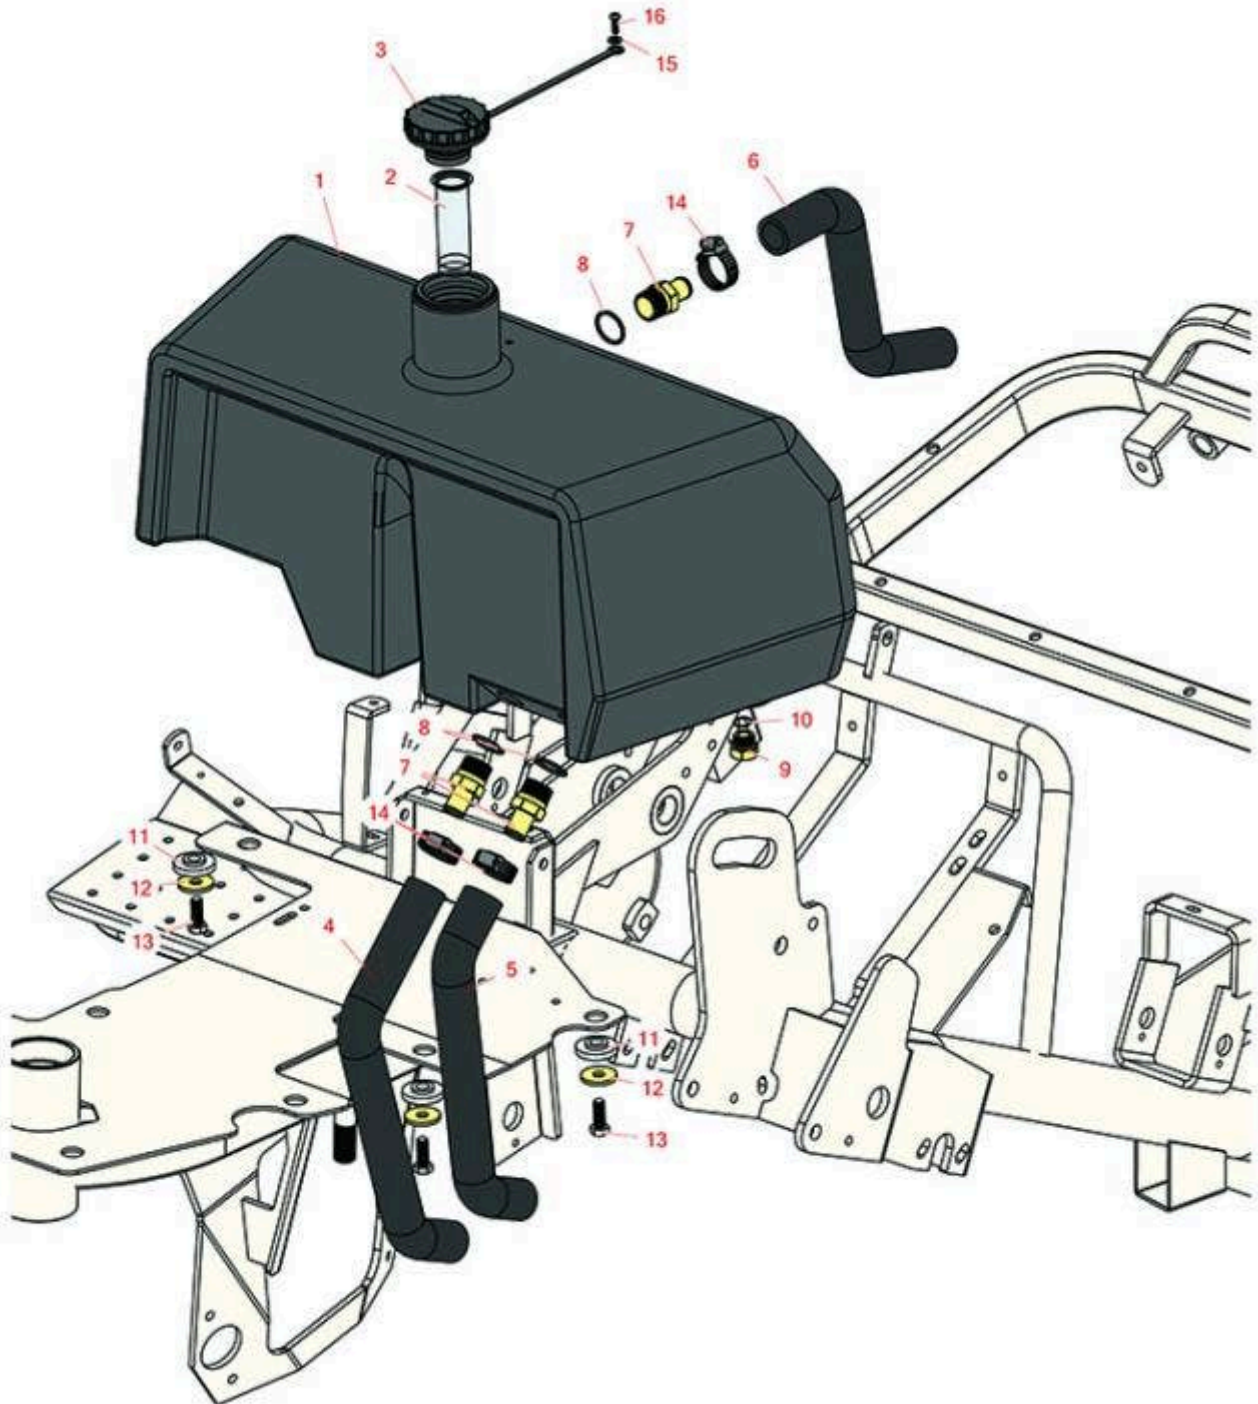

Replaces R&R Products Versa-Green

1860PS Parts

Traction Unit

Hydraulic Reservoir

All original equipment manufacturers names and part numbers are used for identification purposes only, and we are in no way implying that our products are original equipment parts. Prices subject to change without notice.

Replaces R&R Products Versa-Green

1860PS Parts

Traction Unit
Hydraulic Reservoir

Item No	R&R Part No.	OEM Part No.	Description	Qty Req	Order Quantity
1	R150306		Tank - Hydraulic	1	
2	R150309	R83-1520	Screen - Filler - Hyd Oil	1	
3	R93-7160	R92-6342, R93-3103	Cap - Hyd Oil w/Tether	1	
4	R150595		Hose - Inside Inlet - Pump	1	
5	R83-0910		Hose - Outside Inlet - Pump	1	
6	R83-1430		Hose - Filter to Tank	1	
7	R83-0870	R83-0870-01	Hydraulic Fitting - Straight Hose	3	
8	R237-177		O-Ring - Str Fitting - Poly Tank	3	
9	R353-550	R353-843	Plug - Drain - Hyd Tank	1	
10	R237-79		O-Ring	1	
11	R240-11		Bushing - Rubber - Flanged	3	
12	R63-8410	R53-6380, R63-4810	Washer - Isolator Bushing	3	
13	R323-6	323-6, R01-150-0010, R01-178-0608, R20-47-AD, R20-47-AGD, R3224-2, R49-3510, R908034P, R908332	Bolt - Hex HD 3/8-16 x 1 GR5 YZ	3	
14	R2412-34	R31-0120	Clamp - Hose .75-1.5	3	
15	R24M7139		Washer - Flat 6mm	1	
16	R300104		Screw - Button HD Cap 10-32 x 5/8	1	