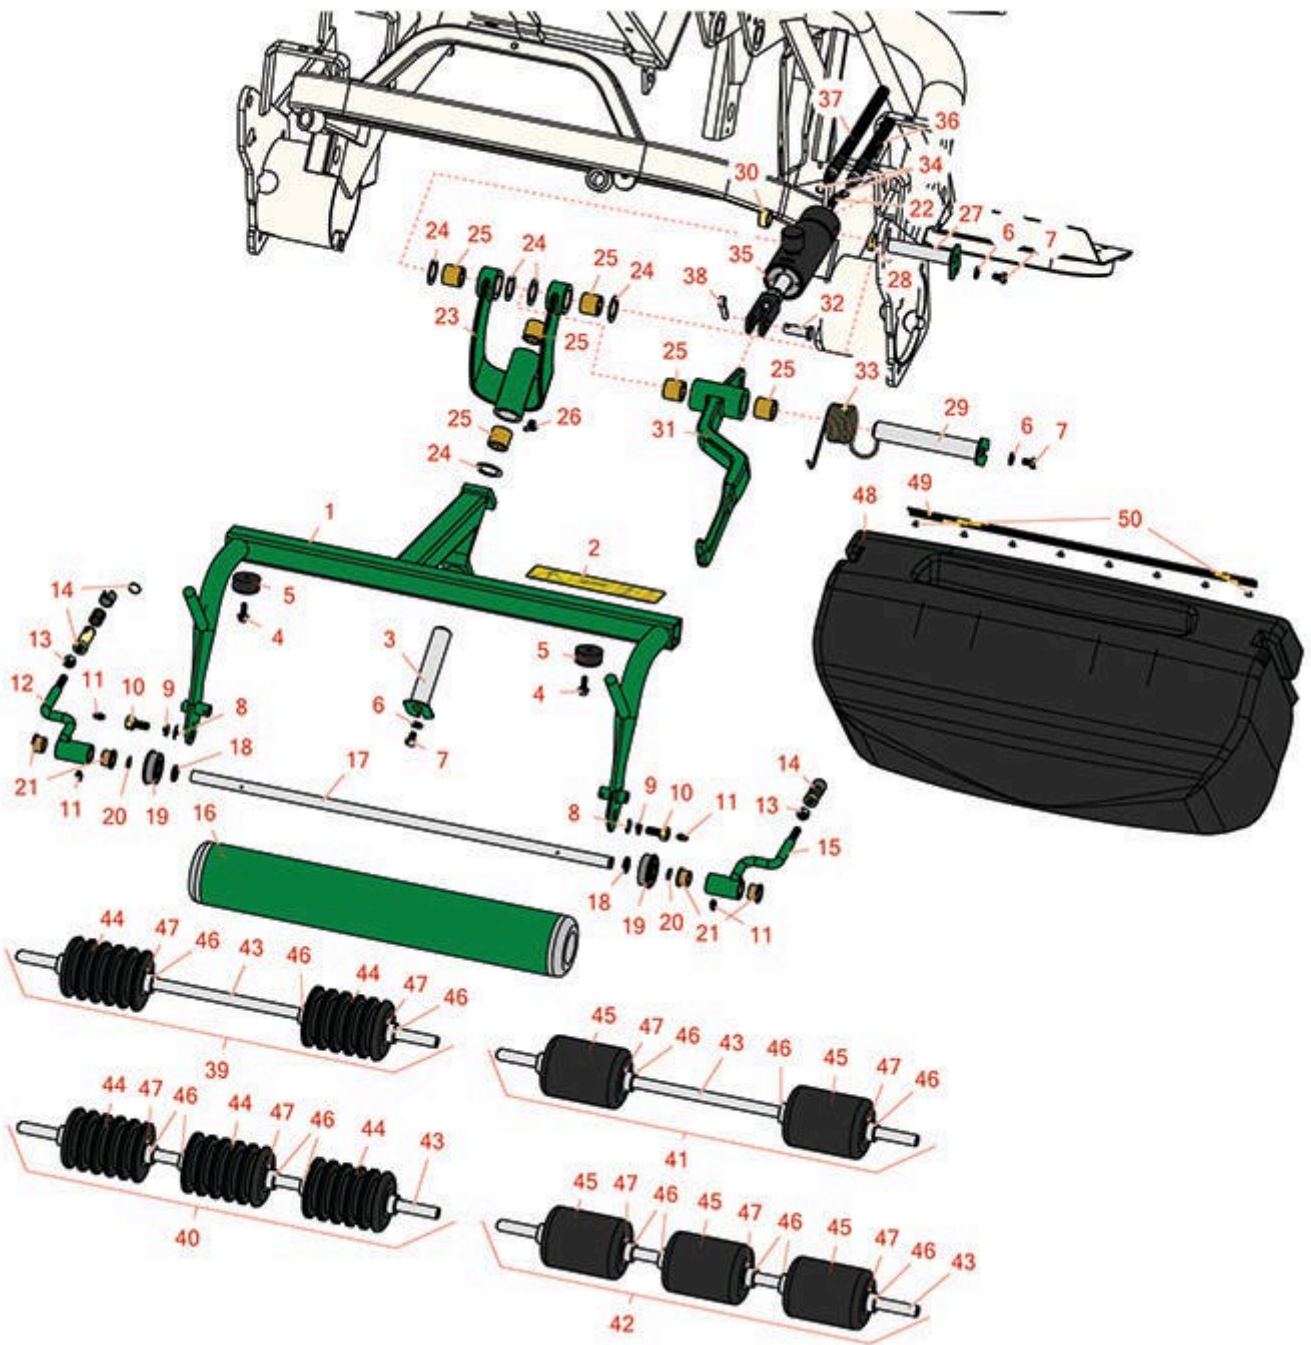

Replaces R&R Products Versa-Green

1860PS Parts

Traction Unit

Left Hand Pull Frame

All original equipment manufacturers names and part numbers are used for identification purposes only, and we are in no way implying that our products are original equipment parts. Prices subject to change without notice.

Replaces R&R Products Versa-Green

1860PS Parts

Traction Unit

Left Hand Pull Frame

Item No	R&R Part No.	OEM Part No.	Description	Qty Req	Order Quantity
1	R86-9810G		Frame - Pull LH - Green	1	
2	R93-8064		Decal - Warning	1	
3	R10-6090G		Pin - Pivot 4-7/8 Long - Green	1	
4	R49-2040	R32104-42, R32104-95, R32144-44	Bolt - Hex Washer 1/4-20 x 3/4	2	
5	R94-4548		Rubber Bumper	2	
6	R453009	3256-3, R01-166-0400, R24-10-BD, R24-9-AD, R24H1136, R32-9650, R3256-2, R3256-23, R3256-67, R3290-217, R3556-3, R4-2390, R452006, R7-0152	Washer - Flat 5/16 SAE	3	
7	R322-1	R01-178-0504, R20-22-AD, R20-22-AGD, R513337, RB310801	Bolt - Hex HD 5/16-18 x 1/2	3	

Replaces R&R Products Versa-Green

1860PS Parts

Traction Unit

Left Hand Pull Frame

Item No	R&R Part No.	OEM Part No.	Description	Qty Req	Order Quantity
8	R453011	3256-24, 453011, R01-166-0100, R01-166-0120, R01-166-0270, R01-166-0500, R01-166-0600, R01-166-0620, R132-4593, R237-12, R24-10-AD, R24-11-AD, R24-11-BD, R24-12-AD, R24-12-BD, R30-9310, R32-8190, R3256-24, R3256-3, R3256-36, R3256-4, R47-9950	Washer - Flat 3/8 SAE Y/Zinc	2	
9	R3253-21	3253-21, R215-51, R30-8470, R7-1912, RMT3949	Washer - Lock 3/8	2	
10	R11-0160		Screw - Roller Shaft	2	