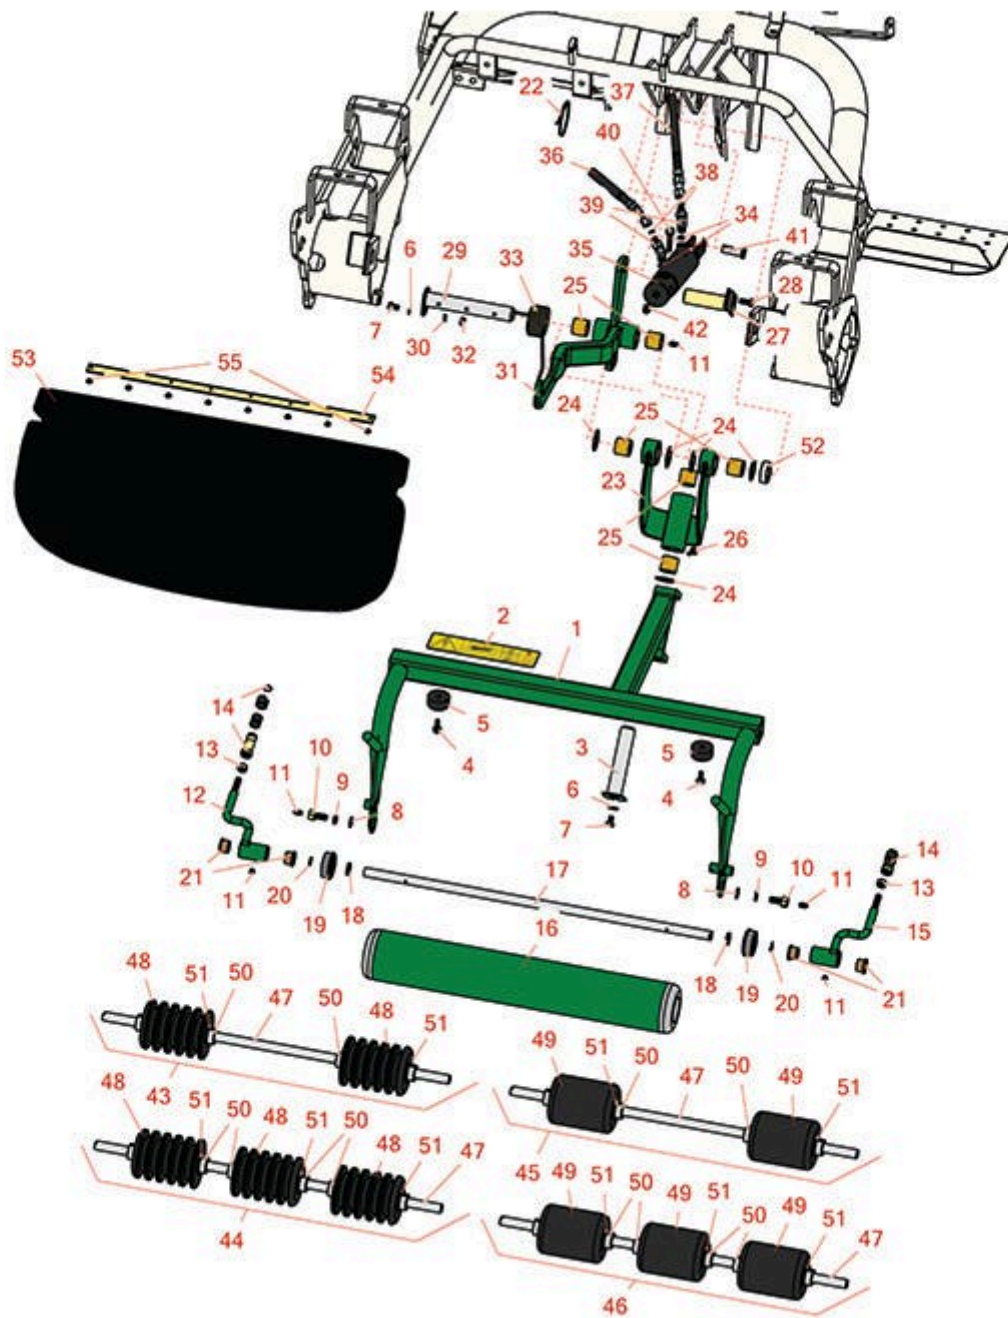

## 1860PS Parts

Traction Unit

Rear Pull Frame

All original equipment manufacturers names and part numbers are used for identification purposes only, and we are in no way implying that our products are original equipment parts. Prices subject to change without notice.

# Replaces R&R Products Versa-Green 1860PS Parts

*Traction Unit  
Rear Pull Frame*

Item No	R&R Part No.	OEM Part No.	Description	Qty Req	Order Quantity
1	<b>R92-9177G</b>		Frame - Pull RH - Green	1	
2	<b>R93-8064</b>		Decal - Warning	1	
3	<b>R10-6090G</b>		Pin - Pivot 4-7/8 Long - Green	1	
4	<b>R49-2040</b>	R32104-42, R32104-95, R32144-44	Bolt - Hex Washer 1/4-20 x 3/4	2	
5	<b>R94-4548</b>		Rubber Bumper	2	
6	<b>R453009</b>	3256-3, R01-166-0400, R24-10-BD, R24-9-AD, R24H1136, R32-9650, R3256-2, R3256-23, R3256-67, R3290-217, R3556-3, R4-2390, R452006, R7-0152	Washer - Flat 5/16 SAE	3	
6	<b>R3253-4</b>	R01-166-0110, R01-166-0510, R09053, R23-10-GD, R24-7170, R30-8520, R42-9850, R48-9350, R48-9360, R48-9570, R68-9420, R99-7577	Washer - Lock 5/16 Zinc	1	
7	<b>R322-1</b>	R01-178-0504, R20-22-AD, R20-22-AGD, R513337, RB310801	Bolt - Hex HD 5/16-18 x 1/2	2	

# Replaces R&R Products Versa-Green 1860PS Parts

*Traction Unit  
Rear Pull Frame*

Item No	R&R Part No.	OEM Part No.	Description	Qty Req	Order Quantity
8	<b>R453011</b>	3256-24, 453011, R01-166-0100, R01-166-0120, R01-166-0270, R01-166-0500, R01-166-0600, R01-166-0620, R132-4593, R237-12, R24-10-AD, R24-11-AD, R24-11-BD, R24-12-AD, R24-12-BD, R30-9310, R32-8190, R3256-24, R3256-3, R3256-36, R3256-4, R47-9950	Washer - Flat 3/8 SAE Y/Zinc	2	
9	<b>R3253-21</b>	3253-21, R215-51, R30-8470, R7-1912, RMT3949	Washer - Lock 3/8	2	
10	<b>R11-0160</b>		Screw - Roller Shaft	2	