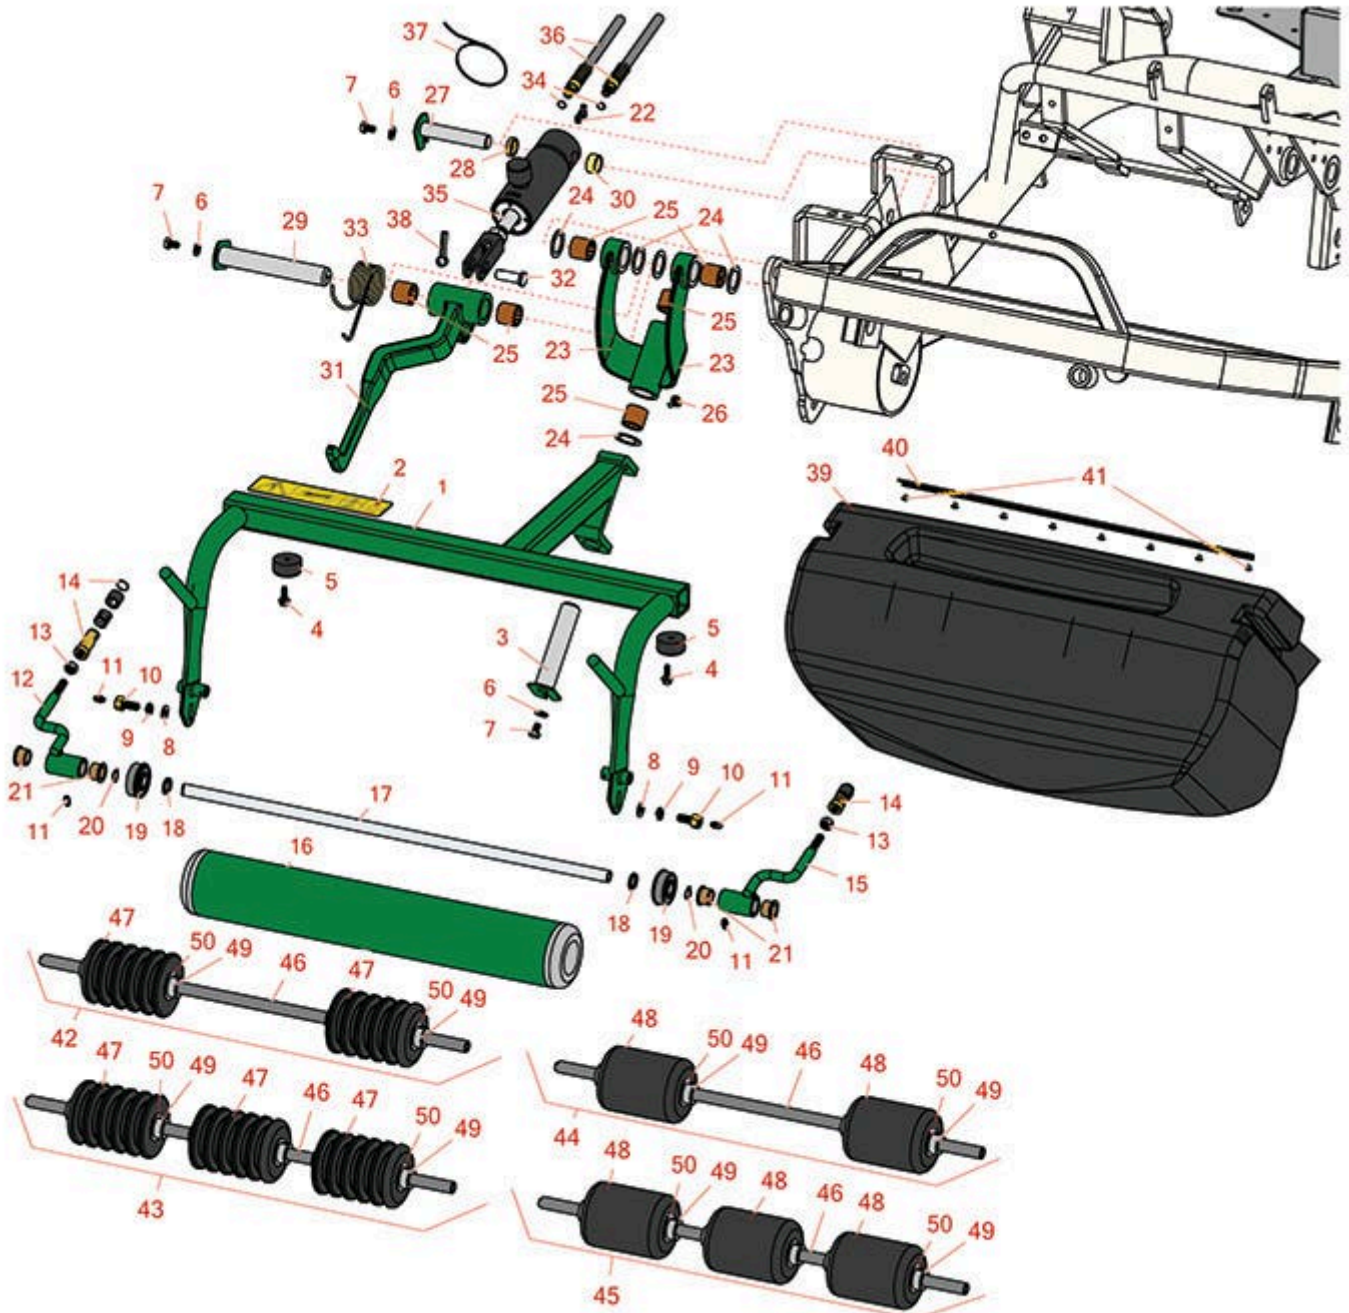

Replaces R&R Products Versa-Green

1860PS Parts

Traction Unit

Right Hand Pull Frame

All original equipment manufacturers names and part numbers are used for identification purposes only, and we are in no way implying that our products are original equipment parts. Prices subject to change without notice.

Replaces R&R Products Versa-Green

1860PS Parts

Traction Unit

Right Hand Pull Frame

Item No	R&R Part No.	OEM Part No.	Description	Qty Req	Order Quantity
1	R92-9177G		Frame - Pull RH - Green	1	
2	R93-8064		Decal - Warning	1	
3	R10-6090G		Pin - Pivot 4-7/8 Long - Green	1	
4	R49-2040	R32104-42, R32104-95, R32144-44	Bolt - Hex Washer 1/4-20 x 3/4	2	
5	R94-4548		Rubber Bumper	2	
6	R453009	3256-3, R01-166-0400, R24-10-BD, R24-9-AD, R24H1136, R32-9650, R3256-2, R3256-23, R3256-67, R3290-217, R3556-3, R4-2390, R452006, R7-0152	Washer - Flat 5/16 SAE	3	
7	R322-1	R01-178-0504, R20-22-AD, R20-22-AGD, R513337, RB310801	Bolt - Hex HD 5/16-18 x 1/2	3	

Replaces R&R Products Versa-Green 1860PS Parts

*Traction Unit
Right Hand Pull Frame*

Item No	R&R Part No.	OEM Part No.	Description	Qty Req	Order Quantity
8	R453011	3256-24, 453011, R01-166-0100, R01-166-0120, R01-166-0270, R01-166-0500, R01-166-0600, R01-166-0620, R132-4593, R237-12, R24-10-AD, R24-11-AD, R24-11-BD, R24-12-AD, R24-12-BD, R30-9310, R32-8190, R3256-24, R3256-3, R3256-36, R3256-4, R47-9950	Washer - Flat 3/8 SAE Y/Zinc	2	
9	R3253-21	3253-21, R215-51, R30-8470, R7-1912, RMT3949	Washer - Lock 3/8	2	
10	R11-0160		Screw - Roller Shaft	2	