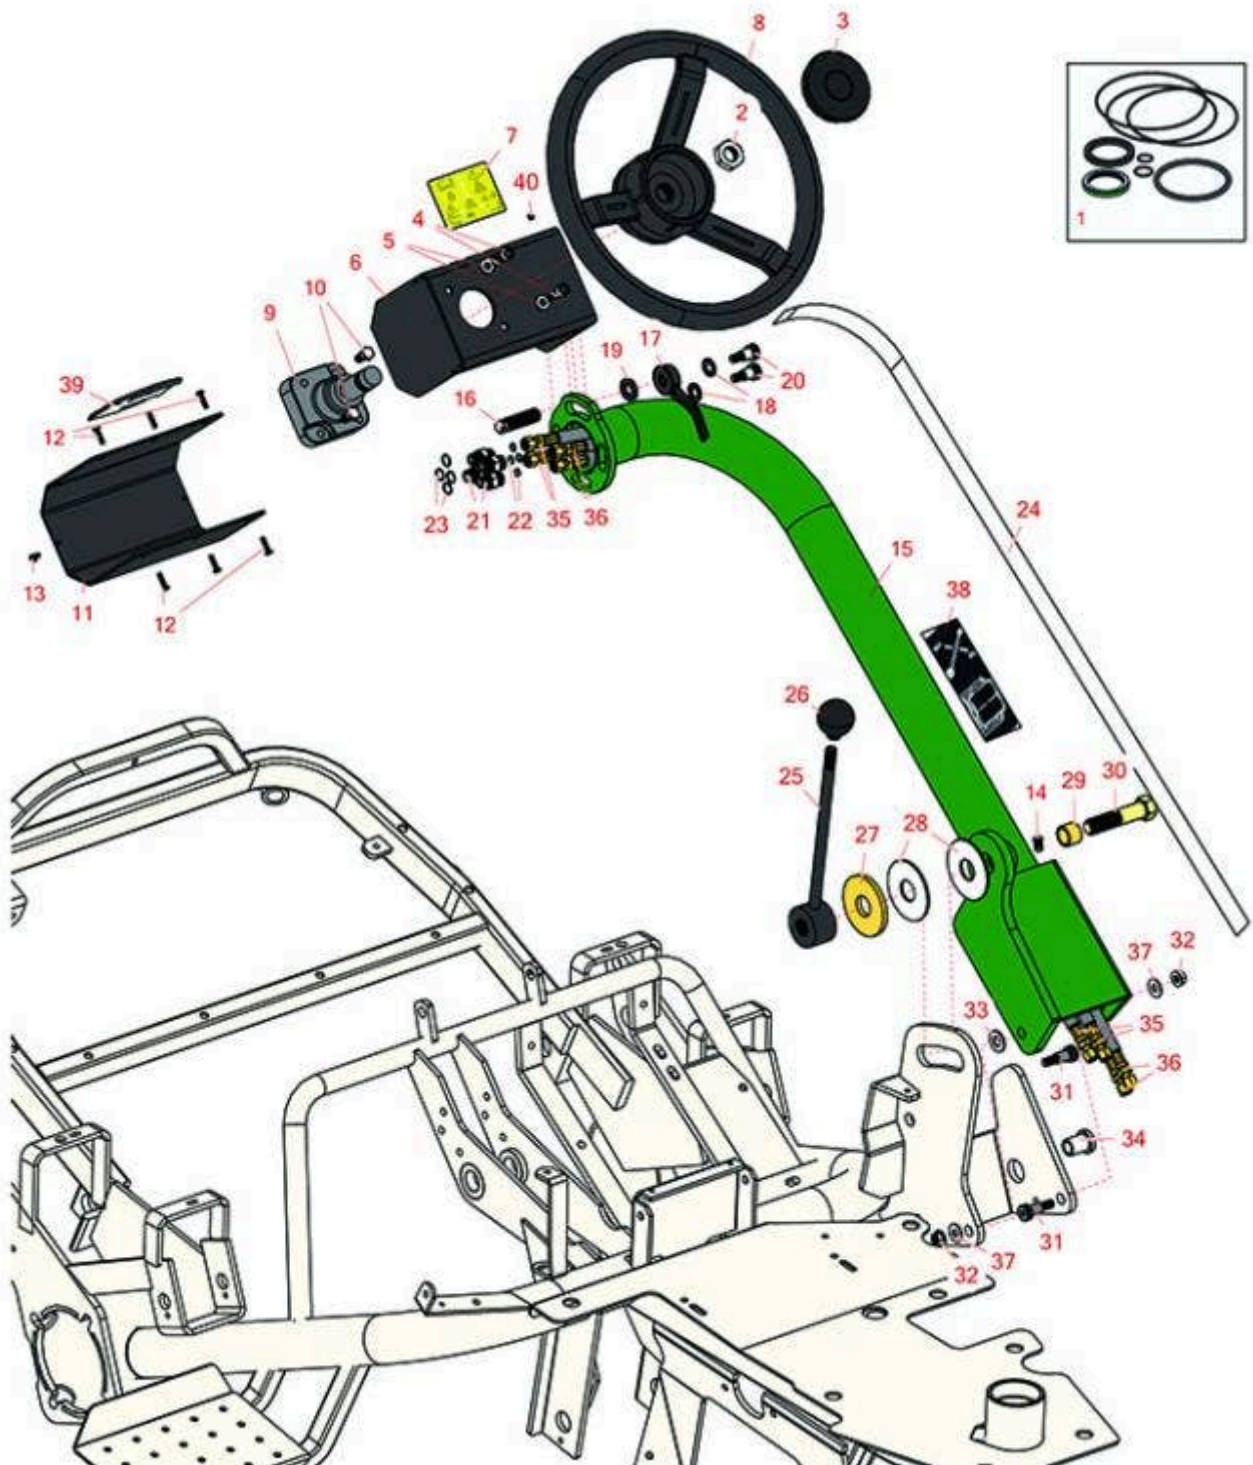

Replaces R&R Products Versa-Green

1860PS Parts

Traction Unit

Hydraulic Steering Arm

All original equipment manufacturers names and part numbers are used for identification purposes only, and we are in no way implying that our products are original equipment parts. Prices subject to change without notice.

Replaces R&R Products Versa-Green

1860PS Parts

Traction Unit

Hydraulic Steering Arm

Item No	R&R Part No.	OEM Part No.	Description	Qty Req	Order Quantity
---------	--------------	--------------	-------------	---------	----------------

Overhaul Kits

1	R92-9749	R49-0170, R49-0180, R49-0190, R49-0200, R49-0210, R49-0220, R49-0230, R59-6670, R59-6700, R59-6710, R59-6760, R59-6780, R59-6840	Seal Kit - Fits R92-8690 Valve	1	
---	-----------------	--	--------------------------------	---	--

Others Parts Available

2	R107-2561	R47-6990, R47-7090	Nut - Steering Column	1	
3	R150267		Cap - Steering Wheel	1	
4	R150776	R95-3857	Bolt - Button HD Soc CS 3/8-16 x 1-1/2	2	

All original equipment manufacturers names and part numbers are used for identification purposes only, and we are in no way implying that our products are original equipment parts. Prices subject to change without notice.