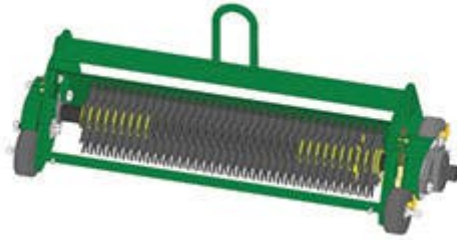

# Replaces R&R Products Versa-Green

## 1860PS Parts

*Verti-Cut Unit with Wheels*

*Complete Verti-Cut Unit*

All original equipment manufacturers names and part numbers are used for identification purposes only, and we are in no way implying that our products are original equipment parts. Prices subject to change without notice.