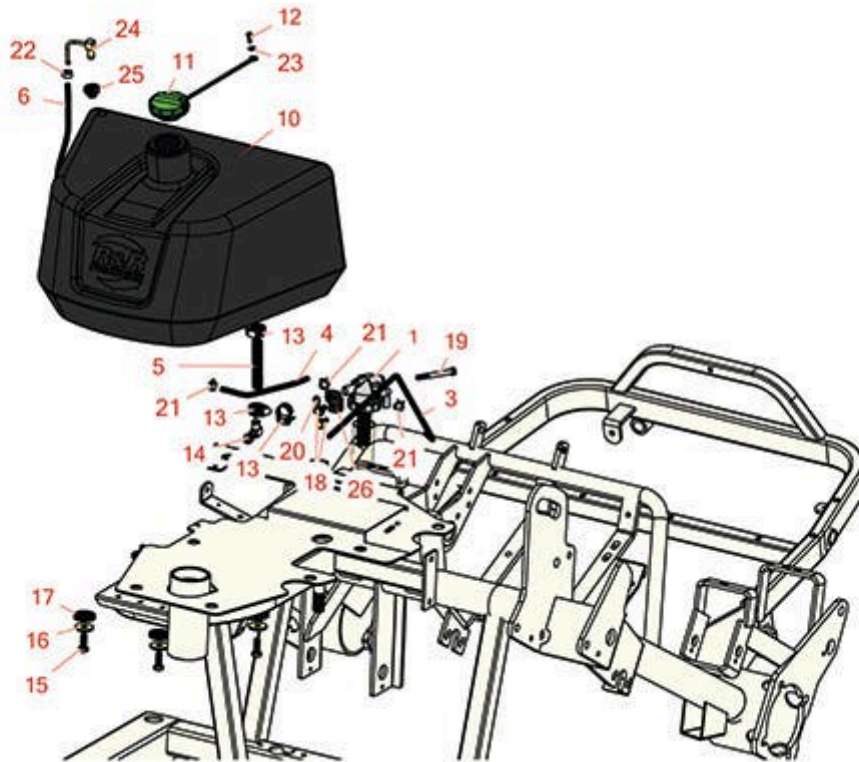

Replaces R&R Products Versa-Green

2160D Parts

Traction Unit

Fuel Tank

All original equipment manufacturers names and part numbers are used for identification purposes only, and we are in no way implying that our products are original equipment parts. Prices subject to change without notice.