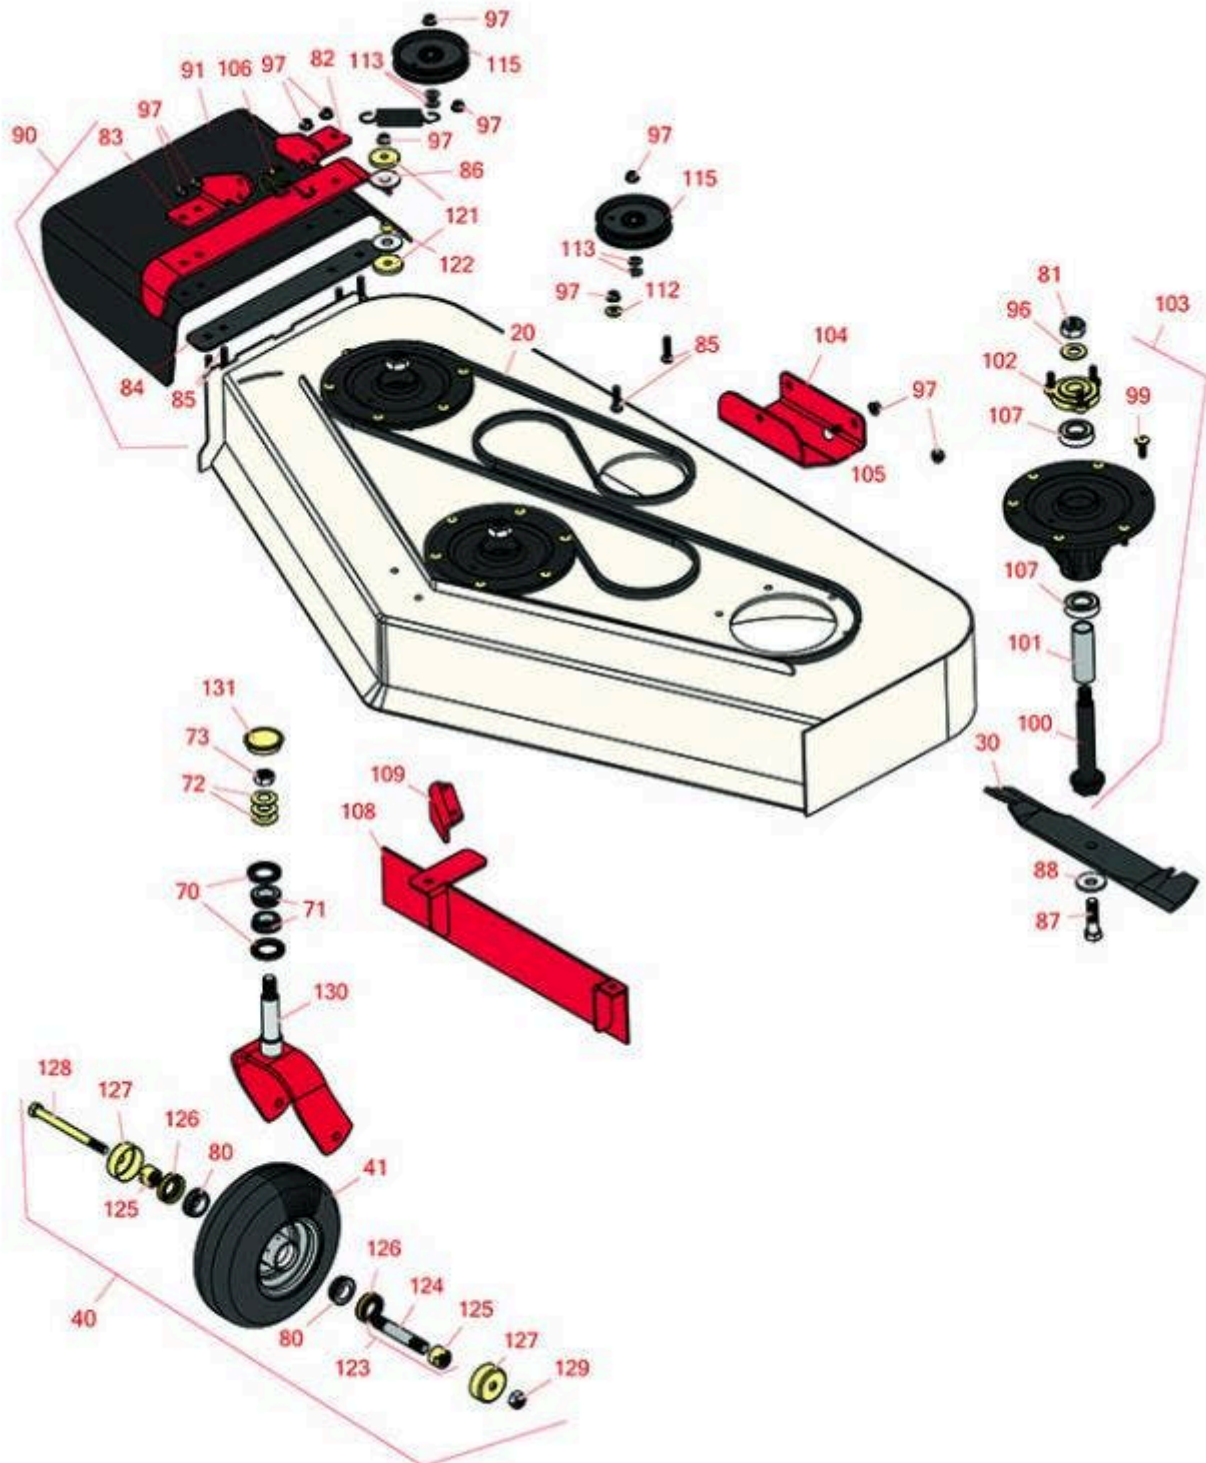

# Replaces Toro GrandStand Mower Parts

Mower with 122cm Deck - Models 74504TE

122 cm Deck Parts

All original equipment manufacturers names and part numbers are used for identification purposes only, and we are in no way implying that our products are original equipment parts. Prices subject to change without notice.

# Replaces Toro GrandStand Mower Parts

Mower with 122cm Deck - Models 74504TE

122 cm Deck Parts

Item No	R&R Part No.	OEM Part No.	Description	Qty Req	Order Quantity
<b>Belts</b>					
20	<b>R131-1121</b>	131-1121	Belt - V	1	
<b>Rotary Blades</b>					
30	<b>R107-3192-03</b>	107-3192-03	Mower Blade - 16.5 in High-Flow	3	
30	<b>R110-0414</b>	110-0414	Mower Blade Kit - 16.5 in High-Flow Set/6	1	
30	<b>RRB4065-1604</b>	107-3195-03	Mower Blade - Mulcher 16.5 x 2.5in x 5/8 Mt Hole	3	
<b>Tires</b>					
40	<b>R130-4558</b>	112-3810, 112-8310, 130-4558	Wheel-Tire and Bearing Assy	2	
41	<b>R130-4563</b>	110-9965, 130-4563	Wheel and Tire Assy	2	
<b>Other Parts Available</b>					
70	<b>R116-5647</b>	116-5647	Seal - Grease	4	
71	<b>R254-94</b>	1-543509, 254-94, 32-8090, 32-8240, 32-9640, 40440, 62-3330	Tapered Bearing Cone	4	
72	<b>R1-633508</b>	1-633508	Washer - Spring Disc	6	
73	<b>R3296-51</b>	3296-51, 3296-81	Nut - Nylon Lock 3/4-10 Gr 8	2	
80	<b>R254-78</b>	01-102-0060, 01-102-0130, 1-633585, 254-78, 32-7790, 32-9580, 93-4813	Tapered Bearing Cone	4	