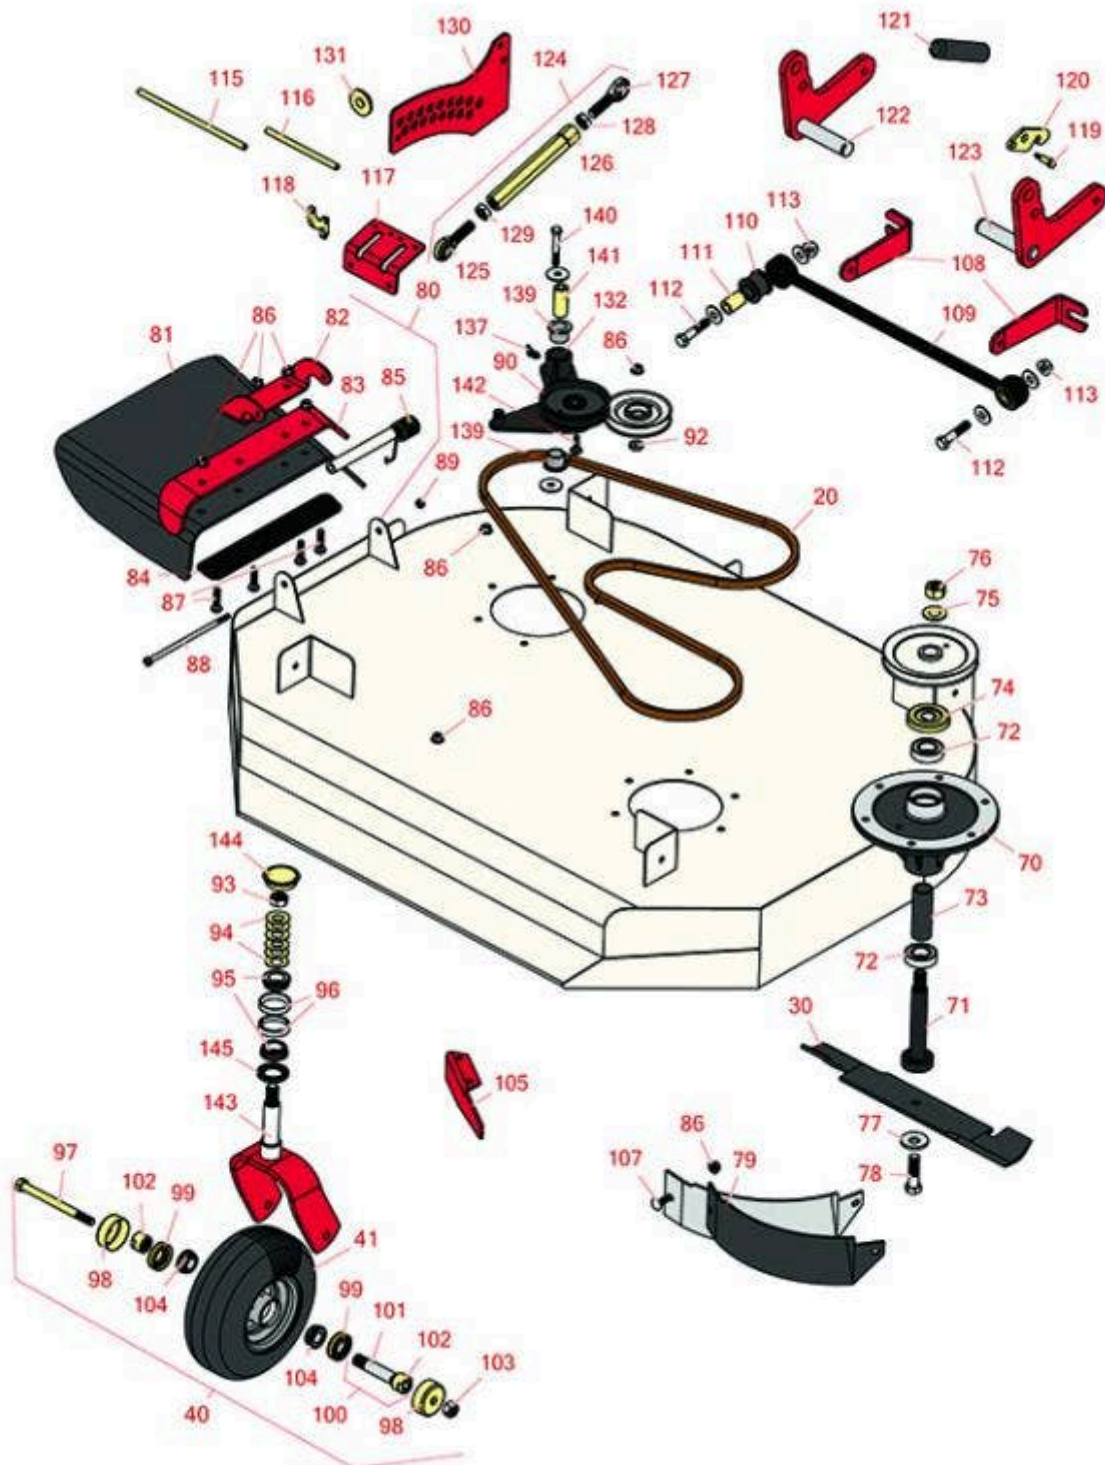

Replaces Toro GrandStand Mower Parts

Mower with 36in Deck - Model 74534 & 79534
36in Deck Parts

All original equipment manufacturers names and part numbers are used for identification purposes only, and we are in no way implying that our products are original equipment parts. Prices subject to change without notice.

Replaces Toro GrandStand Mower Parts

Mower with 36in Deck - Model 74534 & 79534

36in Deck Parts

Item No	R&R Part No.	OEM Part No.	Description	Qty Req	Order Quantity
Belts					
20	R117-7641	117-7641	Belt - V - Deck	1	
Rotary Blades					
30	R105-7781-03	105-7781-03	Mower Blade - 18 in High-Flow	2	
30	R108-1117	108-1117	Mower Blade Kit - 18 in High-Flow Set/6	1	
30	RRB3065-1802	105-7781-03, 1056-7781-03	Mower Blade - High-Lift 18 x 2.5in x 5/8 Mt Hole	2	
Tires					
40	R130-4558	112-3810, 112-8310, 130-4558	Wheel-Tire and Bearing Assy	2	
41	R130-4563	110-9965, 130-4563	Wheel and Tire Assy	2	
Other Parts Available					
70	R108-6696	108-6696	Housing-Spindle	2	
71	R110-0726	110-0726	Shaft - 7 Inch Spindle	2	
72	R116-0720	116-0720	Bearing - Ball - Special Triple Seal	4	
73	R110-0727	110-0727	Spacer- Bearing	2	
74	R106-0873	106-0873	Shield - Bearing	2	
75	R7-4150	7-4150	Washer	2	
76	R3219-7	01-158-0600, 01-188-1216, 215-46, 22-18-BJC, 3219-7	Nut- 3/4-16 GR8 Hex	2	
77	R103-0865	103-0865	Washer - Blade Bolt HD	2	