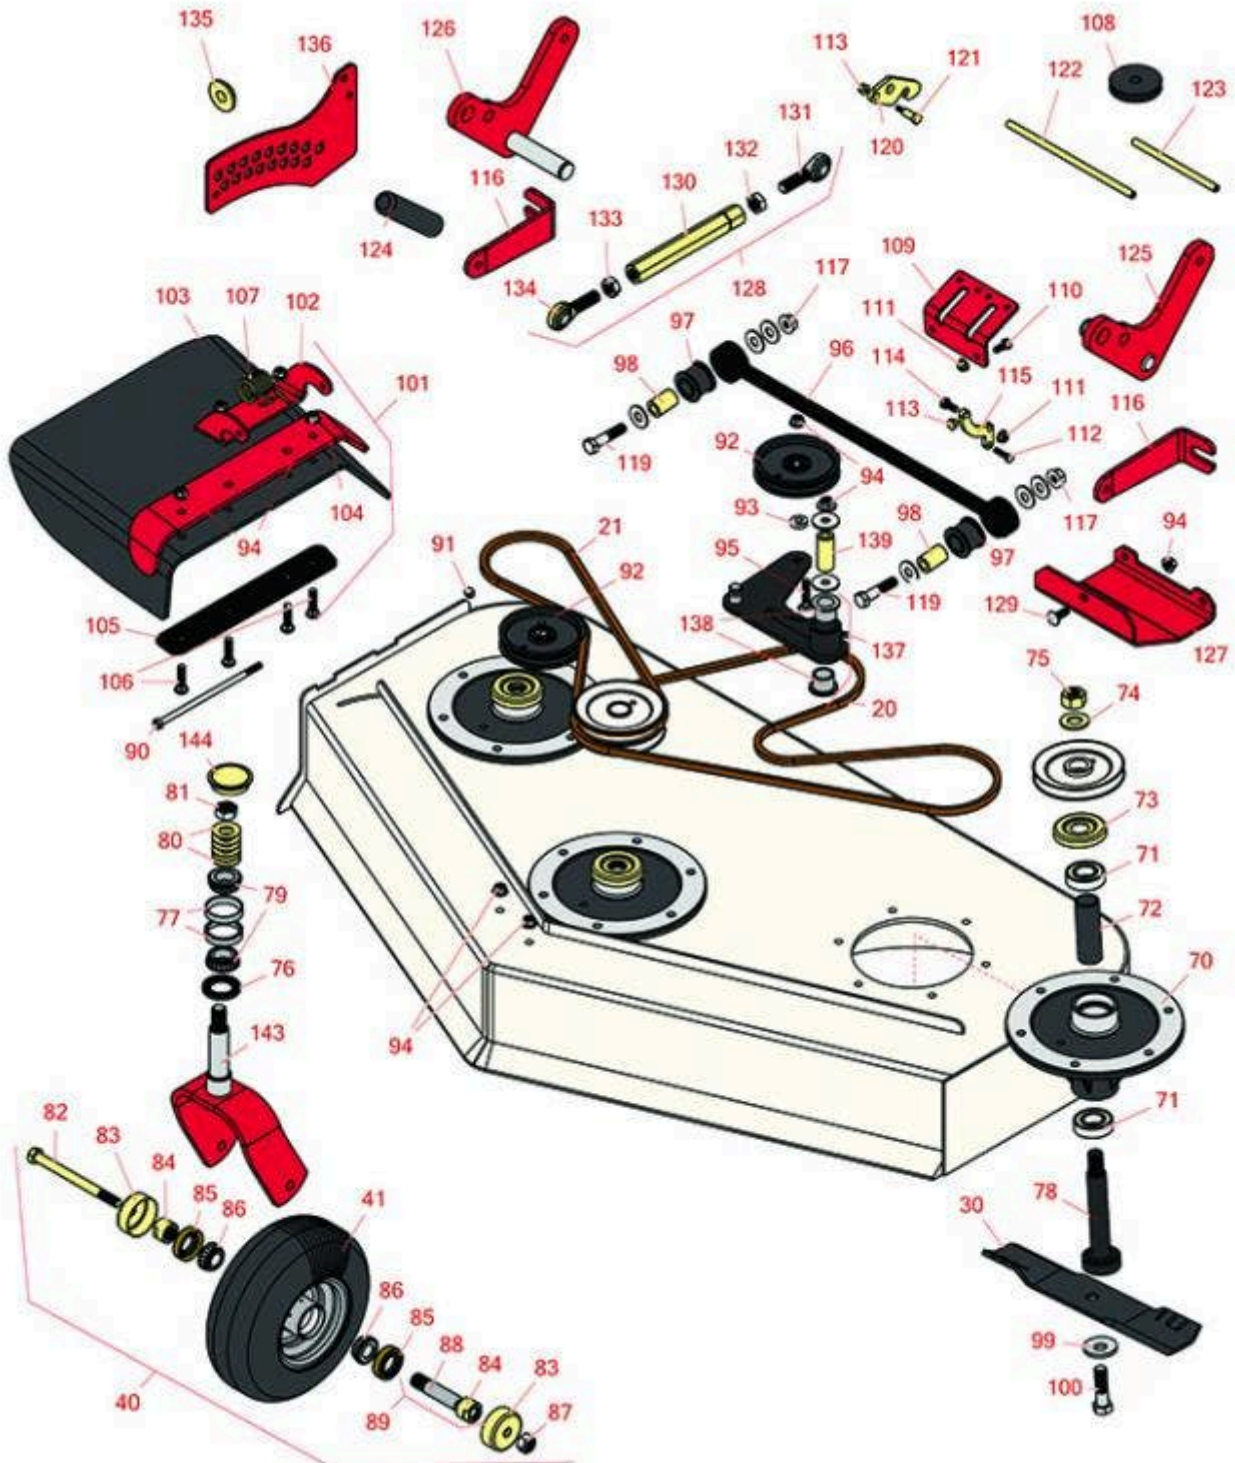

Replaces Toro GrandStand Mower Parts

Mower with 40in Deck - Model 74536

40in Deck Parts

All original equipment manufacturers names and part numbers are used for identification purposes only, and we are in no way implying that our products are original equipment parts. Prices subject to change without notice.

Replaces Toro GrandStand Mower Parts

Mower with 40in Deck - Model 74536

40in Deck Parts

Item No	R&R Part No.	OEM Part No.	Description	Qty Req	Order Quantity
Belts					
20	R117-7648	117-7648	Belt- V - Deck	1	
21	R117-7649	117-7649	Belt - V - Deck	1	
Rotary Blade					
30	R108-4081-03	108-4081-03	Mower Blade - 14 x 2-1/2 in High Lift Mulcher	3	
Tires					
40	R130-4558	112-3810, 112-8310, 130-4558	Wheel-Tire and Bearing Assy	2	
41	R130-4563	110-9965, 130-4563	Wheel and Tire Assy	2	
Other Parts Available					
70	R108-6696	108-6696	Housing-Spindle	3	
71	R116-0720	116-0720	Bearing - Ball - Special Triple Seal	6	
72	R110-0727	110-0727	Spacer- Bearing	3	
73	R106-0873	106-0873	Shield - Bearing	3	
74	R7-4150	7-4150	Washer	3	
75	R3219-7	01-158-0600, 01-188-1216, 215-46, 22-18-BJC, 3219-7	Nut- 3/4-16 GR8 Hex	3	
76	R116-5647	116-5647	Seal - Grease	2	

Replaces Toro GrandStand Mower Parts

Mower with 40in Deck - Model 74536

40in Deck Parts

Item No	R&R Part No.	OEM Part No.	Description	Qty Req	Order Quantity
77	R254-72	01-103-0050, 01-103-0120, 01-103-0140, 1-543508, 254-71, 254-72, 40439, 62-3340, 99-4511	Cup - Bearing	4	
78	R110-0726	110-0726	Shaft - 7 Inch Spindle	3	
79	R254-94	1-543509, 254-94, 32-8090, 32-8240, 32-9640, 40440, 62-3330	Tapered Bearing Cone	4	
80	R1-633508	1-633508	Washer - Spring Disc	6	
81	R3296-51	3296-51, 3296-81	Nut - Nylon Lock 3/4-10 Gr 8	2	
82	R325-20	01-150-1250, 01-178-0848, 325-20	Bolt - Hx HD 1/2-13 x 6	2	
83	R103-2768	103-2768	Guard - Seal	2	
84	R103-3051	103-3051	Spacer - Nut - Hardened	2	
85	R103-0063	103-0063	Seal - Grease	2	
86	R254-78	01-102-0060, 01-102-0130, 1-633585, 254-78, 32-7790, 32-9580, 93-4813	Tapered Bearing Cone	4	