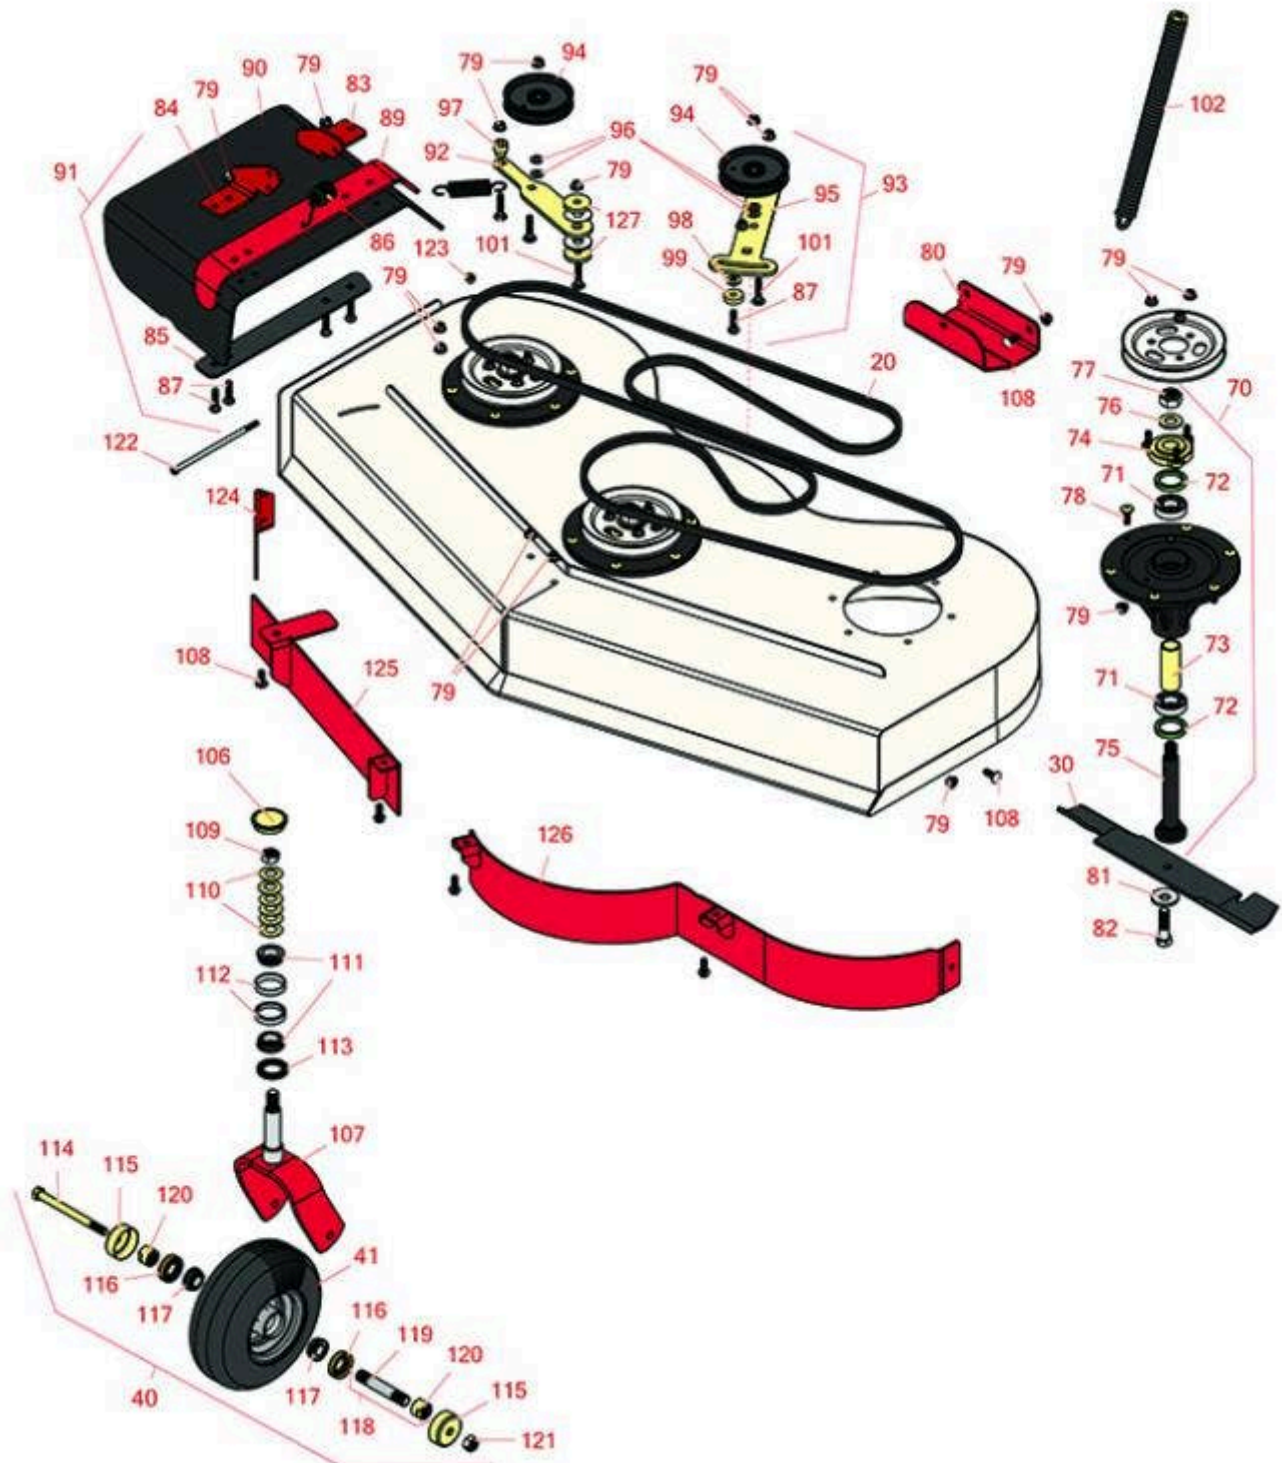

Replaces Toro GrandStand Mower Parts

Mower with 52in Deck - Models 74549

52in Deck Parts

All original equipment manufacturers names and part numbers are used for identification purposes only, and we are in no way implying that our products are original equipment parts. Prices subject to change without notice.

Replaces Toro GrandStand Mower Parts

Mower with 52in Deck - Models 74549

52in Deck Parts

Item No	R&R Part No.	OEM Part No.	Description	Qty Req	Order Quantity
Belts					
20	R114-0454	114-0454	Belt - V - Deck	1	
Rotary Blades					
30	R105-7781-03	105-7781-03	Mower Blade - 18 in High-Flow	3	
30	RRB3065-1802	105-7781-03, 1056-7781-03	Mower Blade - High-Lift 18 x 2.5in x 5/8 Mt Hole	3	
30	R108-1117	108-1117	Mower Blade Kit - 18 in High-Flow Set/6	1	
Tires					
40	R130-4558	112-3810, 112-8310, 130-4558	Wheel-Tire and Bearing Assy	2	
41	R130-4563	110-9965, 130-4563	Wheel and Tire Assy	2	
Other Parts Available					
70	R119-8560	117-6157, 119-8560	Spindle Assy	3	
71	R119-8558	119-8558, 76-7500	Bearing - Ball - Special	6	
72	R253-133	253-133	Seal - Oil	6	
73	R117-6184	117-6184	Spacer	3	
74	R117-6172	117-6172	Spindle Hub Assy w/Studs	3	
75	R119-8527	119-1851, 119-8527	Spindle Shaft and Zerk Assy	3	
76	R92-5836	92-5836	Flat Washer - Hardened	3	
77	R3296-67	3296-67	Locknut - 3/4-16 Heavy Jam RH Thread	3	