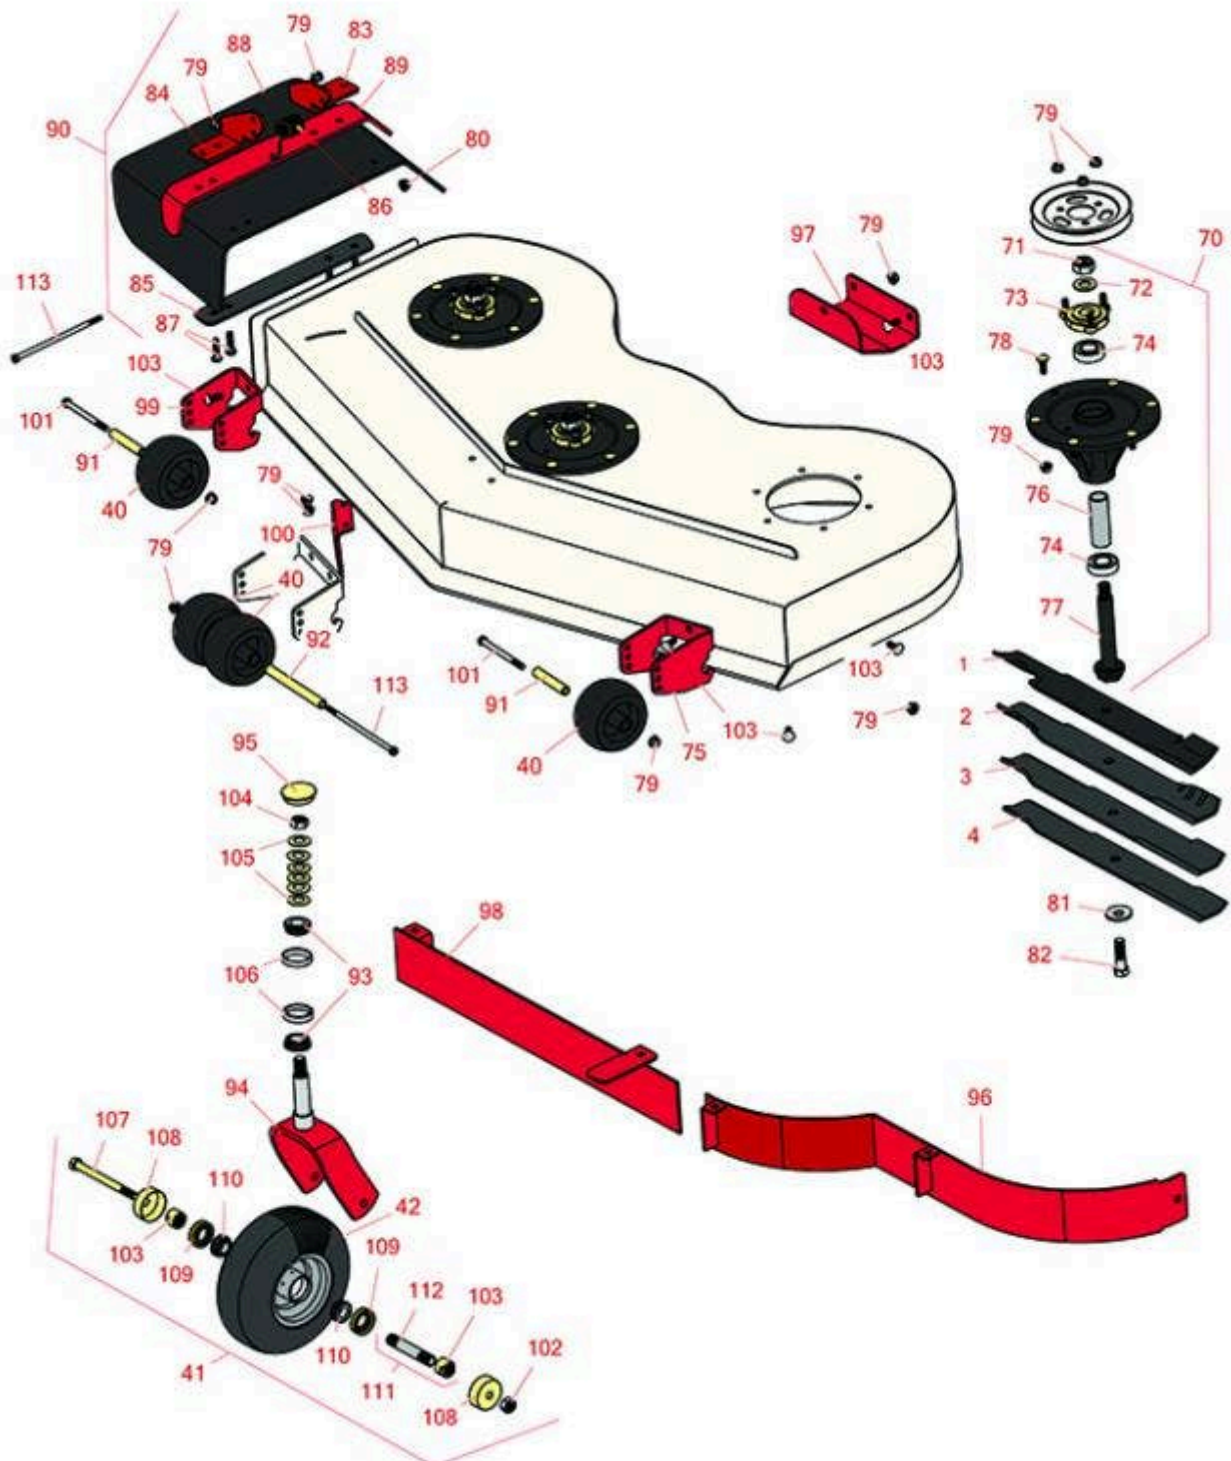

# Replaces Toro GrandStand Mower Parts

Mower with 60in Deck - Model 74523

60in Deck Parts

All original equipment manufacturers names and part numbers are used for identification purposes only, and we are in no way implying that our products are original equipment parts. Prices subject to change without notice.

# Replaces Toro GrandStand Mower Parts

Mower with 60in Deck - Model 74523

60in Deck Parts

Item No	R&R Part No.	OEM Part No.	Description	Qty Req	Order Quantity
<b>Rotary Blades</b>					
1	<b>R105-7718-03</b>	105-7718-03	Mower Blade - 20.5 in High-Flow	3	
1	<b>RRB3065-2000</b>	105-7718-03	Mower Blade - High-Lift 20.5 x 2.5in x 5/8 Mt Hole	3	
1	<b>R108-1114</b>	108-1114	Mower Blade Kit - 20.5 in High-Flow Set/6	1	
2	<b>R105-8777-03</b>	105-8777-03	Mower Blade - 20.5 in Mulcher	3	
2	<b>R108-1115</b>	108-1115	Mower Blade Kit - 20.5 in Mulcher Set/6	1	
3	<b>R105-7715-03</b>	105-1115-03, 105-7715-03	Mower Blade - 20.5 in Mid-Flow	3	
3	<b>R108-1123</b>	108-1123	Mower Blade Kit - 20.5 in Mid-Flow Set/6	1	
3	<b>R105-7777-03</b>	105-7777-03	Mower Blade - 20.5 in Recycler	3	
3	<b>R110-0405</b>	110-0405	Mower Blade Kit - 20.5 in Recycler Set/6	1	
4	<b>R105-7716-03</b>	105-7716-03	Mower Blade - 20.5 in Lo-Flow	3	
4	<b>R108-1128</b>	108-1128	Mower Blade Kit - 20.5 in Lo-Flow Set/6	1	
<b>Wheels</b>					
40	<b>R68-2730</b>	1-603299, 68-2730	Wheel - Anti Scalp	4	
41	<b>R130-4558</b>	112-3810, 112-8310, 130-4558	Wheel-Tire and Bearing Assy	2	
42	<b>R130-4563</b>	110-9965, 130-4563	Wheel and Tire Assy	2	
<b>Other Parts Available</b>					
70	<b>R127-0560</b>	127-0560	Spindle Assy - No Grease	3	
71	<b>R3296-67</b>	3296-67	Locknut - 3/4-16 Heavy Jam RH Thread	3	