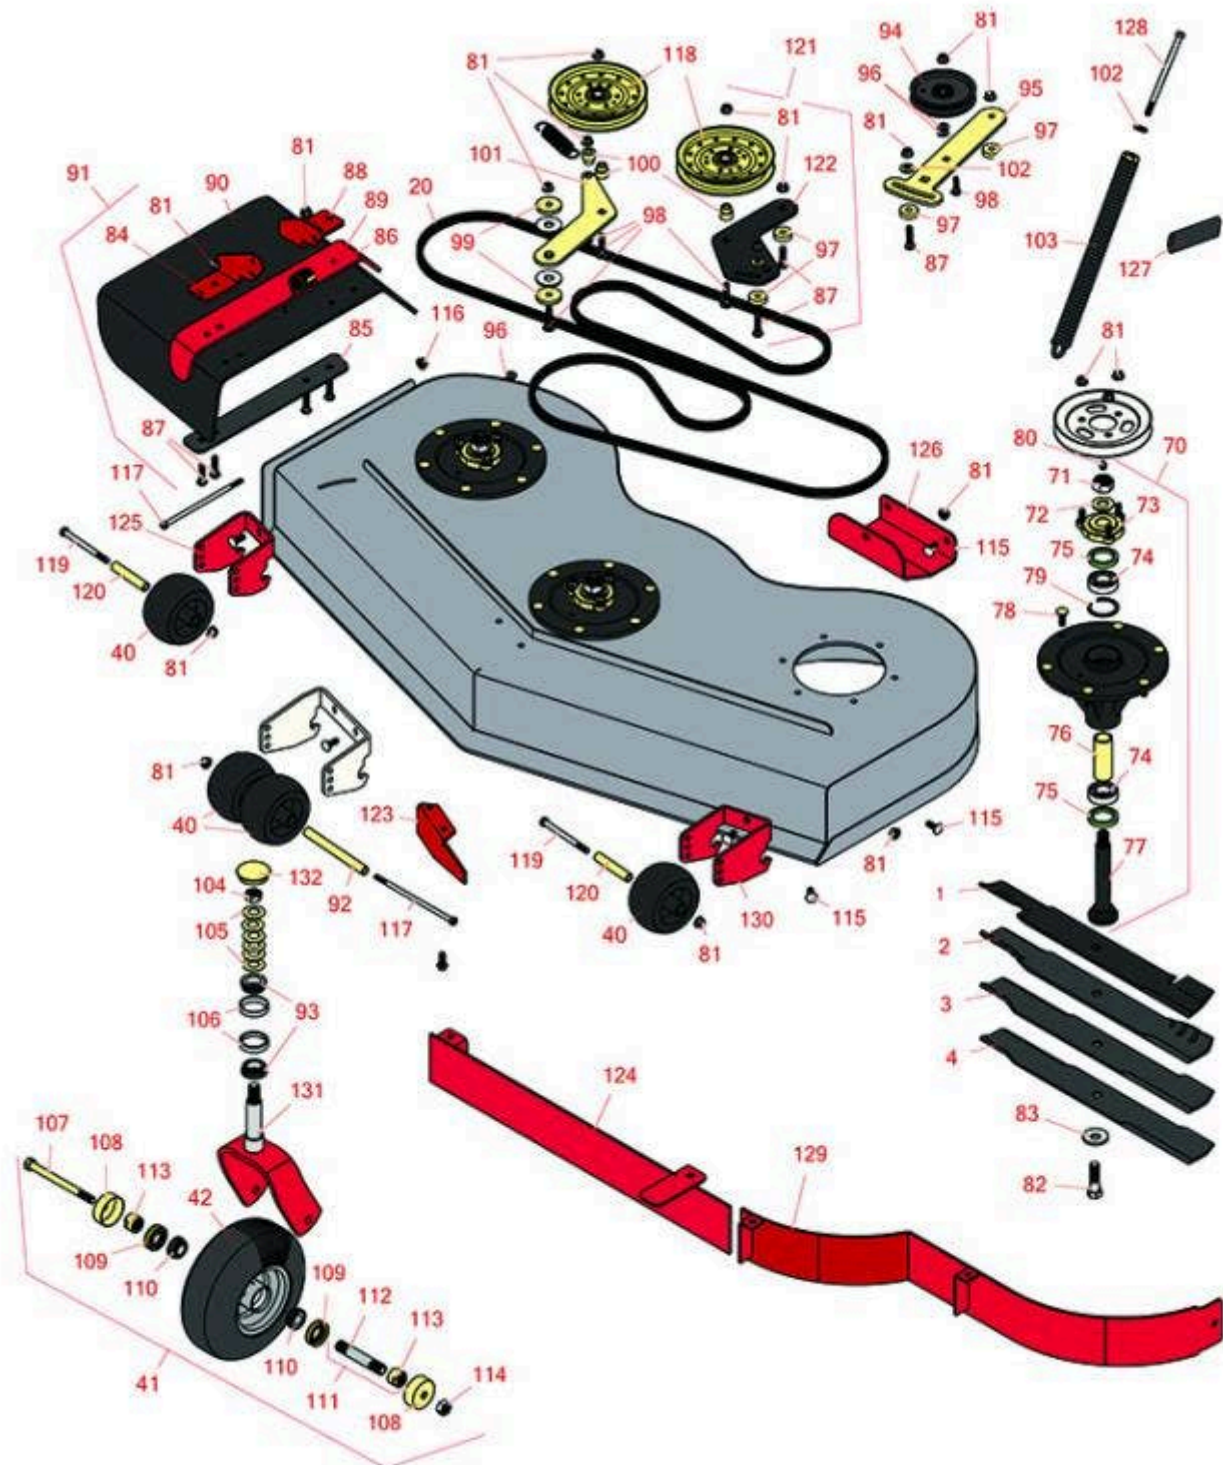

Replaces Toro GrandStand Mower Parts

Mower with 60in Deck - Model 74553

60in Deck Parts

All original equipment manufacturers names and part numbers are used for identification purposes only, and we are in no way implying that our products are original equipment parts. Prices subject to change without notice.

Replaces Toro GrandStand Mower Parts

Mower with 60in Deck - Model 74553

60in Deck Parts

Item No	R&R Part No.	OEM Part No.	Description	Qty Req	Order Quantity
Rotary Blades					
1	R105-7718-03	105-7718-03	Mower Blade - 20.5 in High-Flow	3	
1	RRB3065-2000	105-7718-03	Mower Blade - High-Lift 20.5 x 2.5in x 5/8 Mt Hole	3	
1	R108-1114	108-1114	Mower Blade Kit - 20.5 in High-Flow Set/6	1	
2	R105-8777-03	105-8777-03	Mower Blade - 20.5 in Mulcher	3	
2	R108-1115	108-1115	Mower Blade Kit - 20.5 in Mulcher Set/6	1	
3	R105-7715-03	105-1115-03, 105-7715-03	Mower Blade - 20.5 in Mid-Flow	3	
3	R108-1123	108-1123	Mower Blade Kit - 20.5 in Mid-Flow Set/6	1	
3	R105-7777-03	105-7777-03	Mower Blade - 20.5 in Recycler	3	
3	R110-0405	110-0405	Mower Blade Kit - 20.5 in Recycler Set/6	1	
4	R105-7716-03	105-7716-03	Mower Blade - 20.5 in Lo-Flow	3	
4	R108-1128	108-1128	Mower Blade Kit - 20.5 in Lo-Flow Set/6	1	
Belts					
20	R106-7369	106-7369	Belt - V	1	
Wheels					
40	R68-2730	1-603299, 68-2730	Wheel - Anti Scalp	4	
41	R130-4558	112-3810, 112-8310, 130-4558	Wheel-Tire and Bearing Assy	2	
42	R130-4563	110-9965, 130-4563	Wheel and Tire Assy	2	
Other Parts Available					