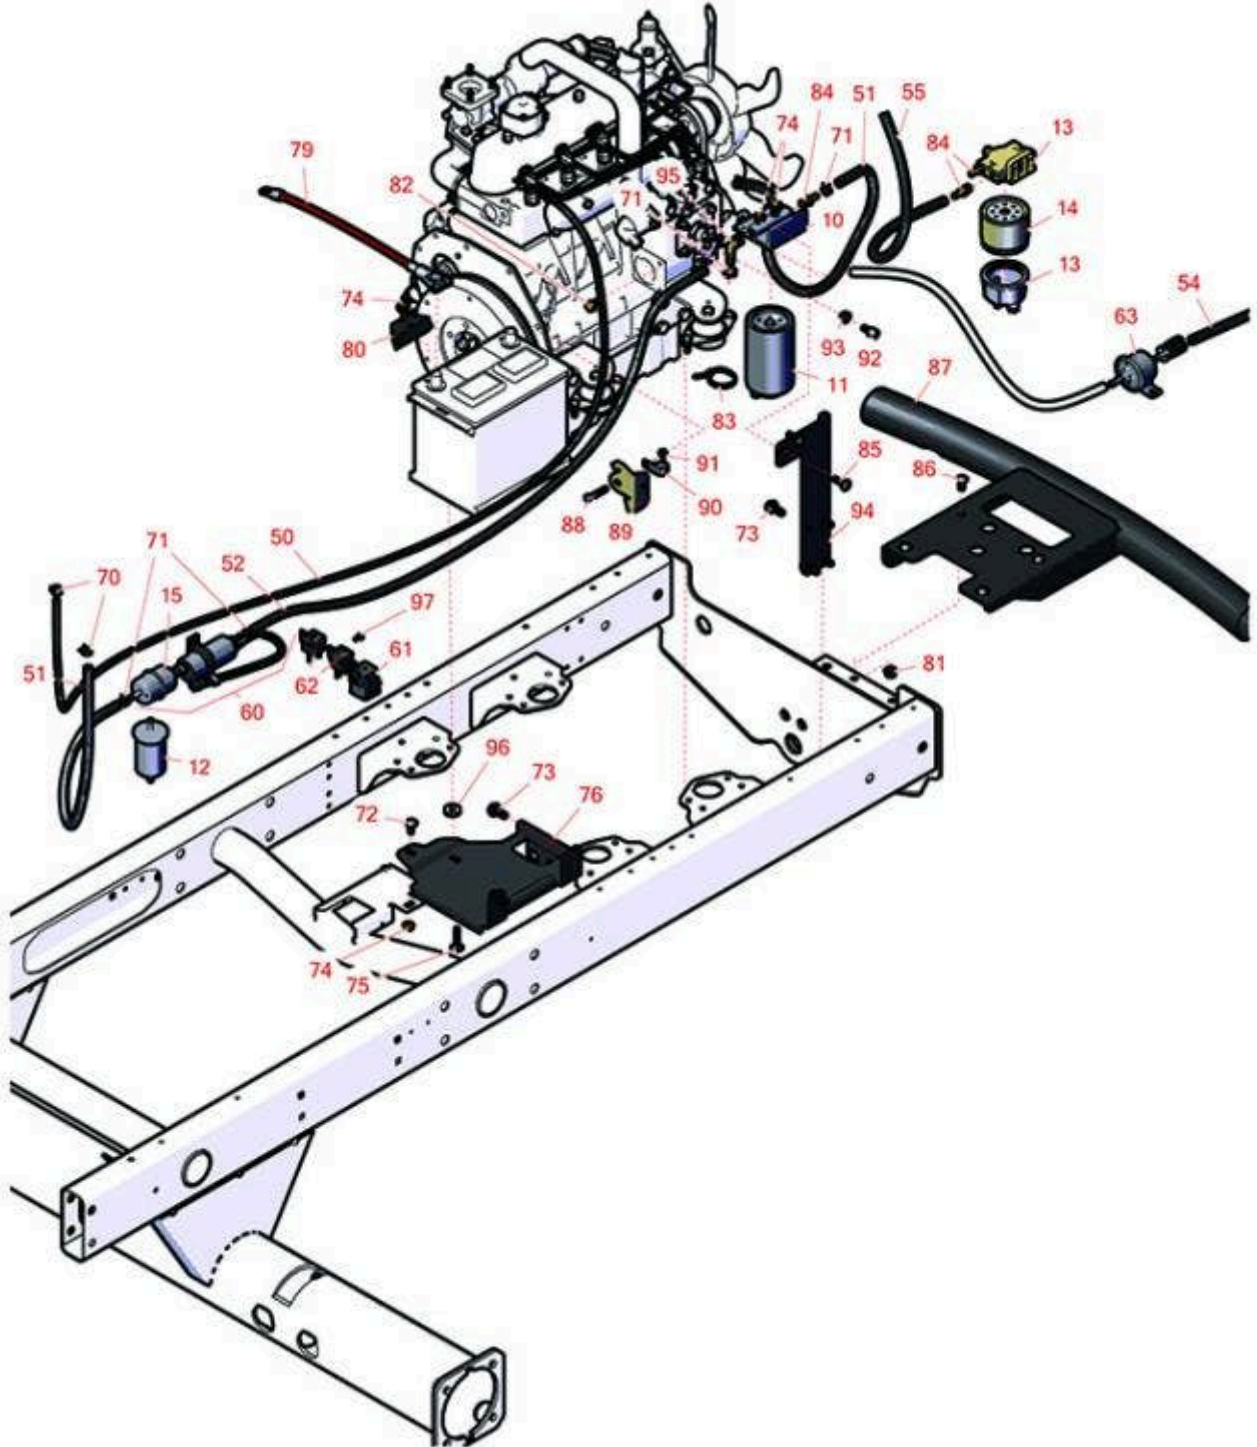

Replaces Toro Reelmaster 5510-D Parts

Traction Unit - Models 03607, 03676, 03680
Fuel System & Tank

All original equipment manufacturers names and part numbers are used for identification purposes only, and we are in no way implying that our products are original equipment parts. Prices subject to change without notice.

Replaces Toro Reelmaster 5510-D Parts

Traction Unit - Models 03607, 03676, 03680

Fuel System & Tank

Item No	R&R Part No.	OEM Part No.	Description	Qty Req	Order Quantity
51	R110-4104	110-4104, 27-5340	Hose-Fuel	2	
<i>Tech Note: 5210-5610_2008 Only:</i>					
51	R109-0309	109-0309	Hose-Fuel	1	
52	R110-3259	110-3259	Hose-Fuel	1	
54	R109-0308	109-0308	Fuel Hose	1	
55	R110-4107	109-0278, 110-4107	Hose-Fuel	1	
Gauges and Controls					
60	RXRC60151350	104-5215, 107-0122, 112-8400, 99-3464	Kubota Fuel Pump - Electric	1	
60	R110-8806	110-8806	Fuel Pump and Filter Assy	1	
61	R99-7430	99-7430	Relay - 30 Amp	1	
62	R99-7435	99-7435	Relay - 70 Amp	2	
63	R121-5613	121-5613, 127-3008, 145-3160	Fuel Pump - Electric	1	
Other Parts Available					
70	R2412-146	2412-146, 2412-80	Hose Clamp	1	
71	R92-2379	92-2379	Clamp - Hose	5	
72	R3230-1	01-173-0506, 3230-1, 3230-20, 900037P	Bolt - Carriage 5/16-18 x 3/4	1	