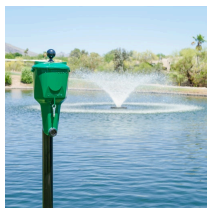

Ultimate Ball Washer

RP209

Details

Large, 7 pint capacity stands up to high traffic areas on the course, and the front clean-out plug makes maintenance easy. The cast aluminum body and lid are assembled with strong 3/8 inch Teflon-coated set screws that resist corrosion and provide superior grip during installation, plus easy removal. A towel clip is included at the front of the washer for convenience. Towels and decals available separately. Personalize each washer with your course logo! The durable 3" outdoor decals match those available for the R&R Tee and Practice Green Markers.

Specifications

Manufacturer R&R Products

Options

Color
Black
Red
Orange
Forest Green
Yellow
Brown
White
Blue
Tan

Replacement Parts

RP200-10 Ball Washer Overhaul Kit
RP200-20 Inner Can with Brush
RP200-3 Agitator Assembly
RP200-8 Lock Nut - Agitator
RP203-10 Drain Plug Wrench
RP203-25 Gasket - Round Ball