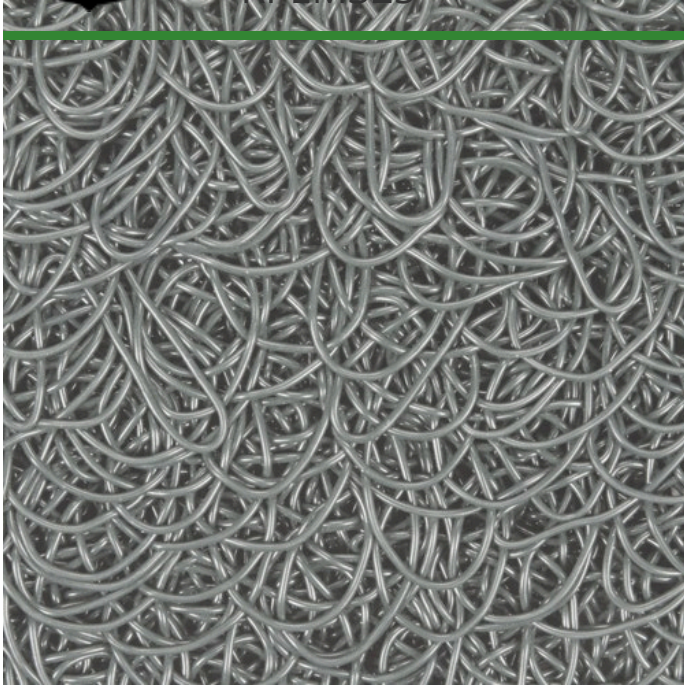

PEM Matting - 3 x 25 Roll

RPEM325

Details

Solve your Softspikes slippage problems! P.E.M. matting provides sure footing and excellent traction, reducing risk of slippage and injury on bridges, steps and walkways. Eliminates golf ball bounce on cart paths and worn pathways. Ideal for beverage areas, tee boxes, clubhouse areas, around greens or fairways. Adhere to concrete, wood, asphalt or steel with silicone or screws. Trims easily with razor knife for custom fitting. Lightweight yet resistant to wind uplift. Water drains through the mat eliminating standing liquids. Moisture evaporates beneath mat reducing algae growth. Cleans easily with sweeping or wash down. UV to resist fading. Weatherability -35F to +180F. Hunter Green or Black. Silicone requirements - 4 tubes/roll for foot traffic, 8 tubes/roll for cart traffic.

- Improves footing in high traffic areas
- Water drains through
- Moisture evaporates beneath mat
- Cleans easily
- Adheres to concrete, wood, asphalt or steel
- Weather and UV resistant
- 36" wide x 25 foot roll

Specifications

Manufacturer

R&R Products

Options

Color

- Blue
- Black
- Sand
- Gray
- Green
- Chocolate Brown

TURF Handels GmbH

Am Hartboden 48 Gratkorn, 8101