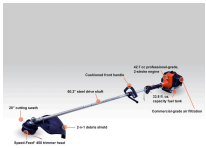

# Echo SRM-410x String Trimmer 42.7CC Straight Shaft RECSRM410X

## Details

The most powerful Echo string trimmer with professional grade power. This straight shaft trimmer levels tough, overgrown weeds and grass with power to spare making it a nimble beast. Equipped with a 42.7cc professional grade, 2-stroke engine for performance and durability. Features a solid steel drive shaft, pleated, automotive-style paper air filter to keep the engine cleaner in harsh conditions, and a 2-in-1 shield, if a blade is used, sold separately. Ultimate trimming efficiency is with a 20in cutting swath and 33.8 fluid oz. fuel tank for increased run time. 42.7cc head. Large 20in cutting swath. 33.8 fl oz capacity see-through fuel tank. Commercial grade air filtration.

Please note: This product is considered either bulky or otherwise restricted from shipment by air, and will only be shipped ground freight.

- Heavy-duty 42.7cc professional-grade, 2-stroke engine
- Speed-Feed 450 head
- Solid steel drive shaft
- Pleated, automotive-style paper air filter
- 2-in-1 shield
- 20in cutting swath
- 33.8fl oz. fuel tank capacity

## Specifications

Manufacturer	Echo
Carburetor	Rotary
Cutting Width	20 in
Engine Displacement	42.7 cc (2.6 cu in)
Fuel Capacity	33.8 fl oz
Shaft Length	60 in
Starting System	Standard