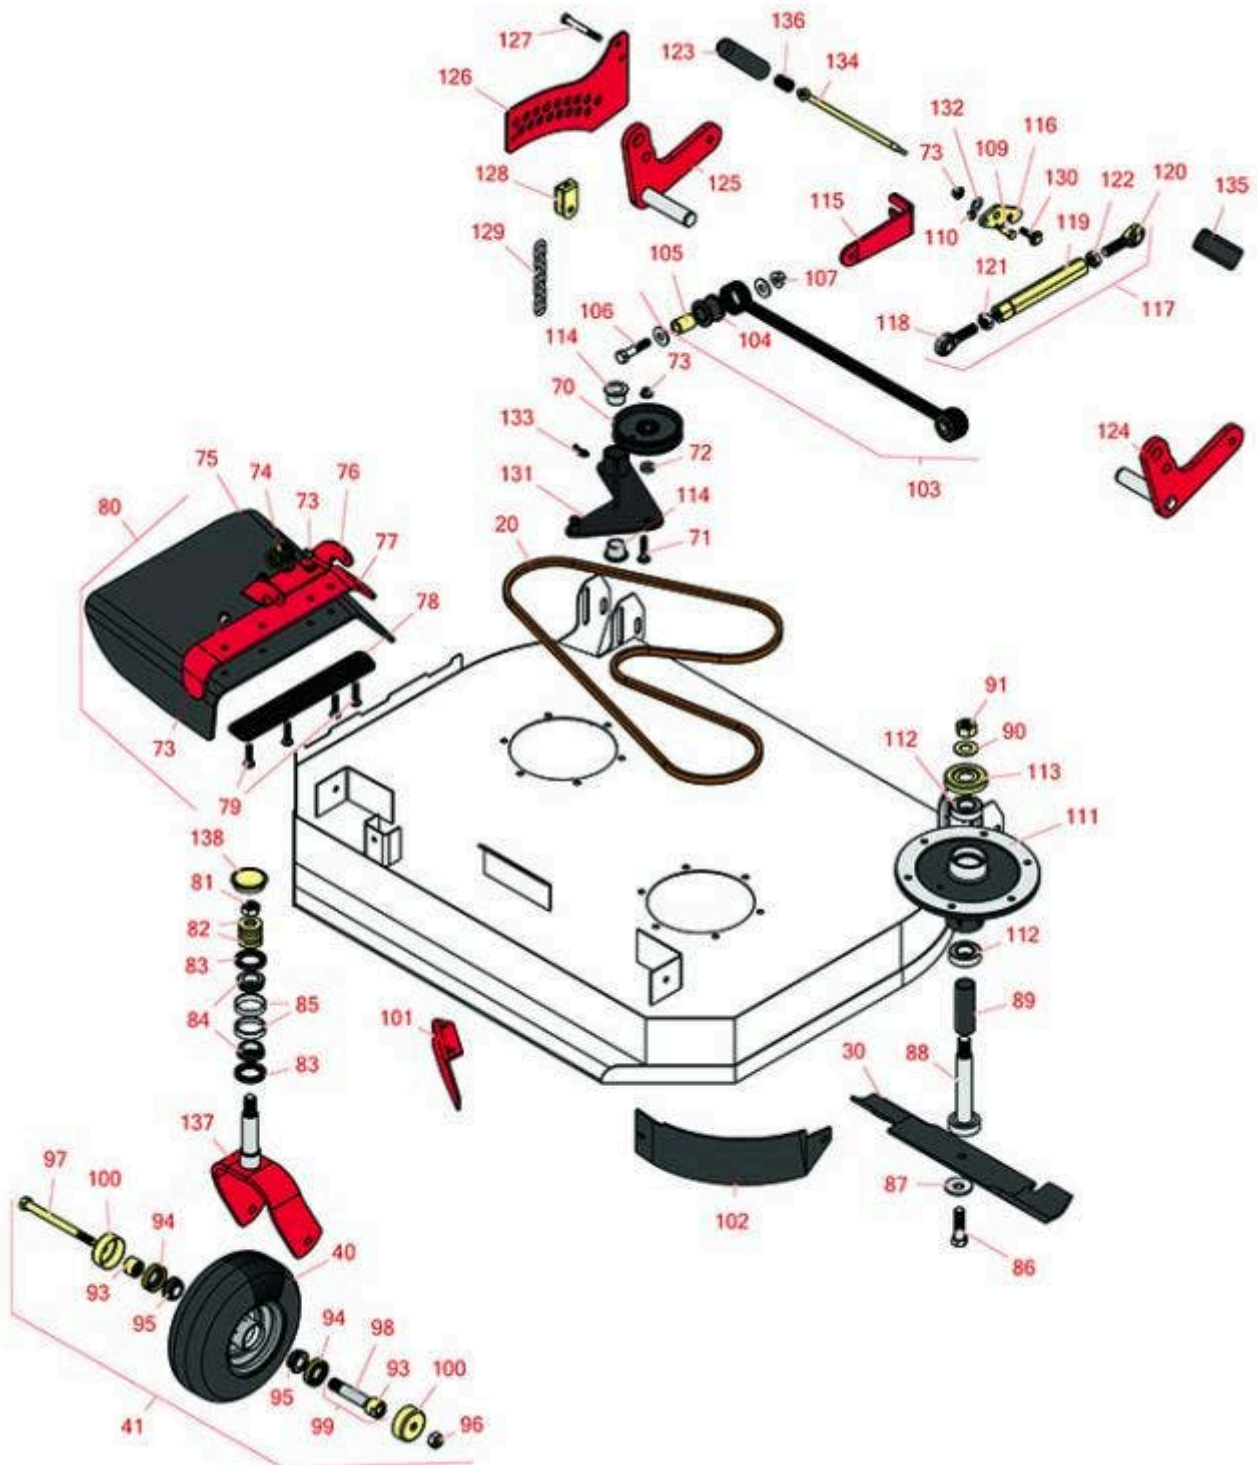

Replaces Toro GrandStand Mower Parts

Mower with 91cm Deck - Models 74534TE

91cm Deck Parts

All original equipment manufacturers names and part numbers are used for identification purposes only, and we are in no way implying that our products are original equipment parts. Prices subject to change without notice.

Replaces Toro GrandStand Mower Parts

Mower with 91cm Deck - Models 74534TE

91cm Deck Parts

Item No	R&R Part No.	OEM Part No.	Description	Qty Req	Order Quantity
Belts					
20	R117-7641	117-7641	Belt - V - Deck	1	
Rotary Blades					
30	R105-7781-03	105-7781-03	Mower Blade - 18 in High-Flow	2	
Tires					
40	R130-4563	110-9965, 130-4563	Wheel and Tire Assy	2	
41	R130-4558	112-3810, 112-8310, 130-4558	Wheel-Tire and Bearing Assy	2	
Other Parts Available					
70	R93-1622	93-1622	Idler Pulley - Flat 4 in Dia with .375 Bore	1	
71	R3231-5	3231-5	Bolt - Carriage 3/8-16 x 1-3/4	1	
72	R5-0652	5-0652	Spacer	1	
73	R104-8301	104-8301, 104-9301, 109-6658, 133-7570	Locknut - 3/8-16 Nylon Flanged	4	
74	R108-4052	108-4052	Spring - Torsion	1	
75	R151417	119-2346	Deflector - Long	1	
76	R110-9923-01	110-9923-01	Bracket- Mounting Deflector	1	
77	R110-0792-01	110-0792-01	Deflector	1	
78	R110-0793-03	110-0793-03	Strap - Discharge	1	
79	R3231-4	01-157-0440, 01-173-0612, 3231-4	Bolt - Carriage 3/8-16 x 1-1/2	4	