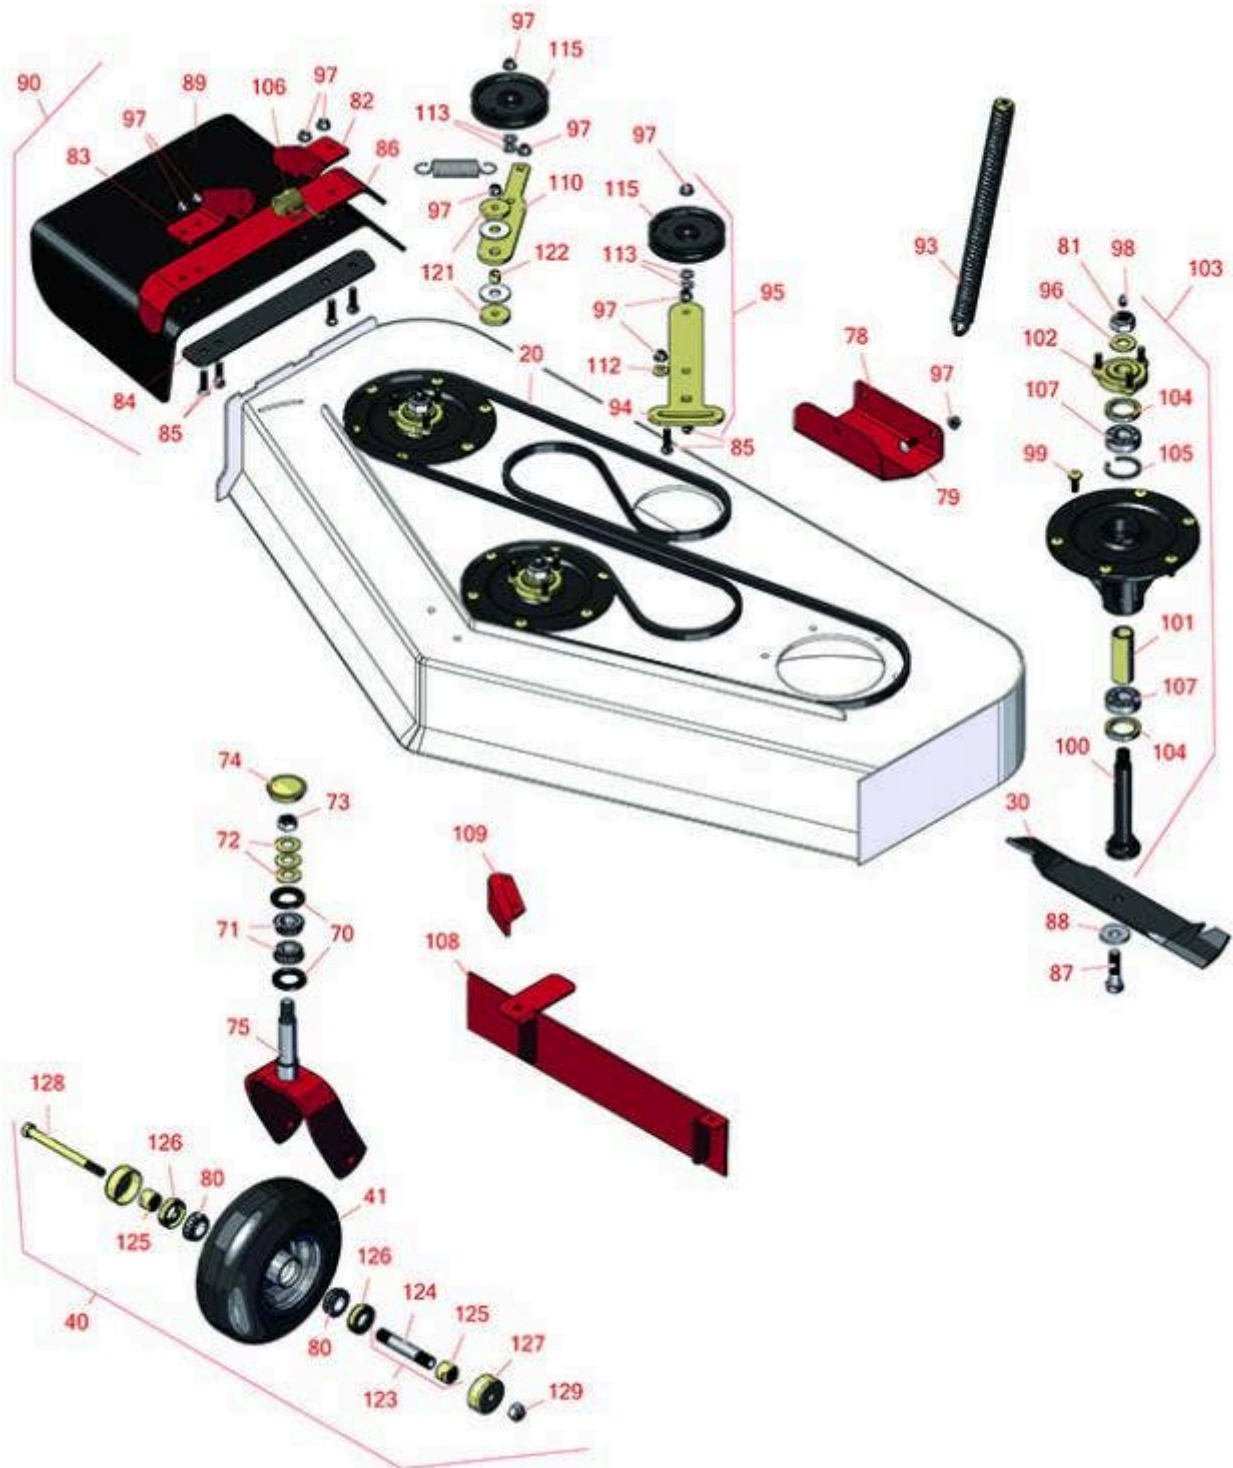

Replaces Toro GrandStand Mower Parts

Mower with 48in Deck - Model 74574

48in Deck Parts

All original equipment manufacturers names and part numbers are used for identification purposes only, and we are in no way implying that our products are original equipment parts. Prices subject to change without notice.

Replaces Toro GrandStand Mower Parts

Mower with 48in Deck - Model 74574

48in Deck Parts

Item No	R&R Part No.	OEM Part No.	Description	Qty Req	Order Quantity
Belts					
20	R114-0453	114-0453	Belt- V	1	
Rotary Blades					
30	R107-3192-03	107-3192-03	Mower Blade - 16.5 in High-Flow	3	
30	R110-0414	110-0414	Mower Blade Kit - 16.5 in High-Flow Set/6	1	
Tires					
40	R130-4558	112-3810, 112-8310, 130-4558	Wheel-Tire and Bearing Assy	2	
41	R130-4563	110-9965, 130-4563	Wheel and Tire Assy	2	
Other Parts Available					
70	R116-5647	116-5647	Seal - Grease	4	
71	R254-94	1-543509, 254-94, 32-8090, 32-8240, 32-9640, 40440, 62-3330	Tapered Bearing Cone	4	
72	R1-633508	1-633508	Washer - Spring Disc	6	
73	R3296-51	3296-51, 3296-81	Nut - Nylon Lock 3/4-10 Gr 8	2	
74	R103-4882	103-4882	Grease Cap - Castor	2	
75	R121-7988-01	121-7988-01	Fork - Caster	2	
78	R114-1908-01	114-1908-01	Skid	1	