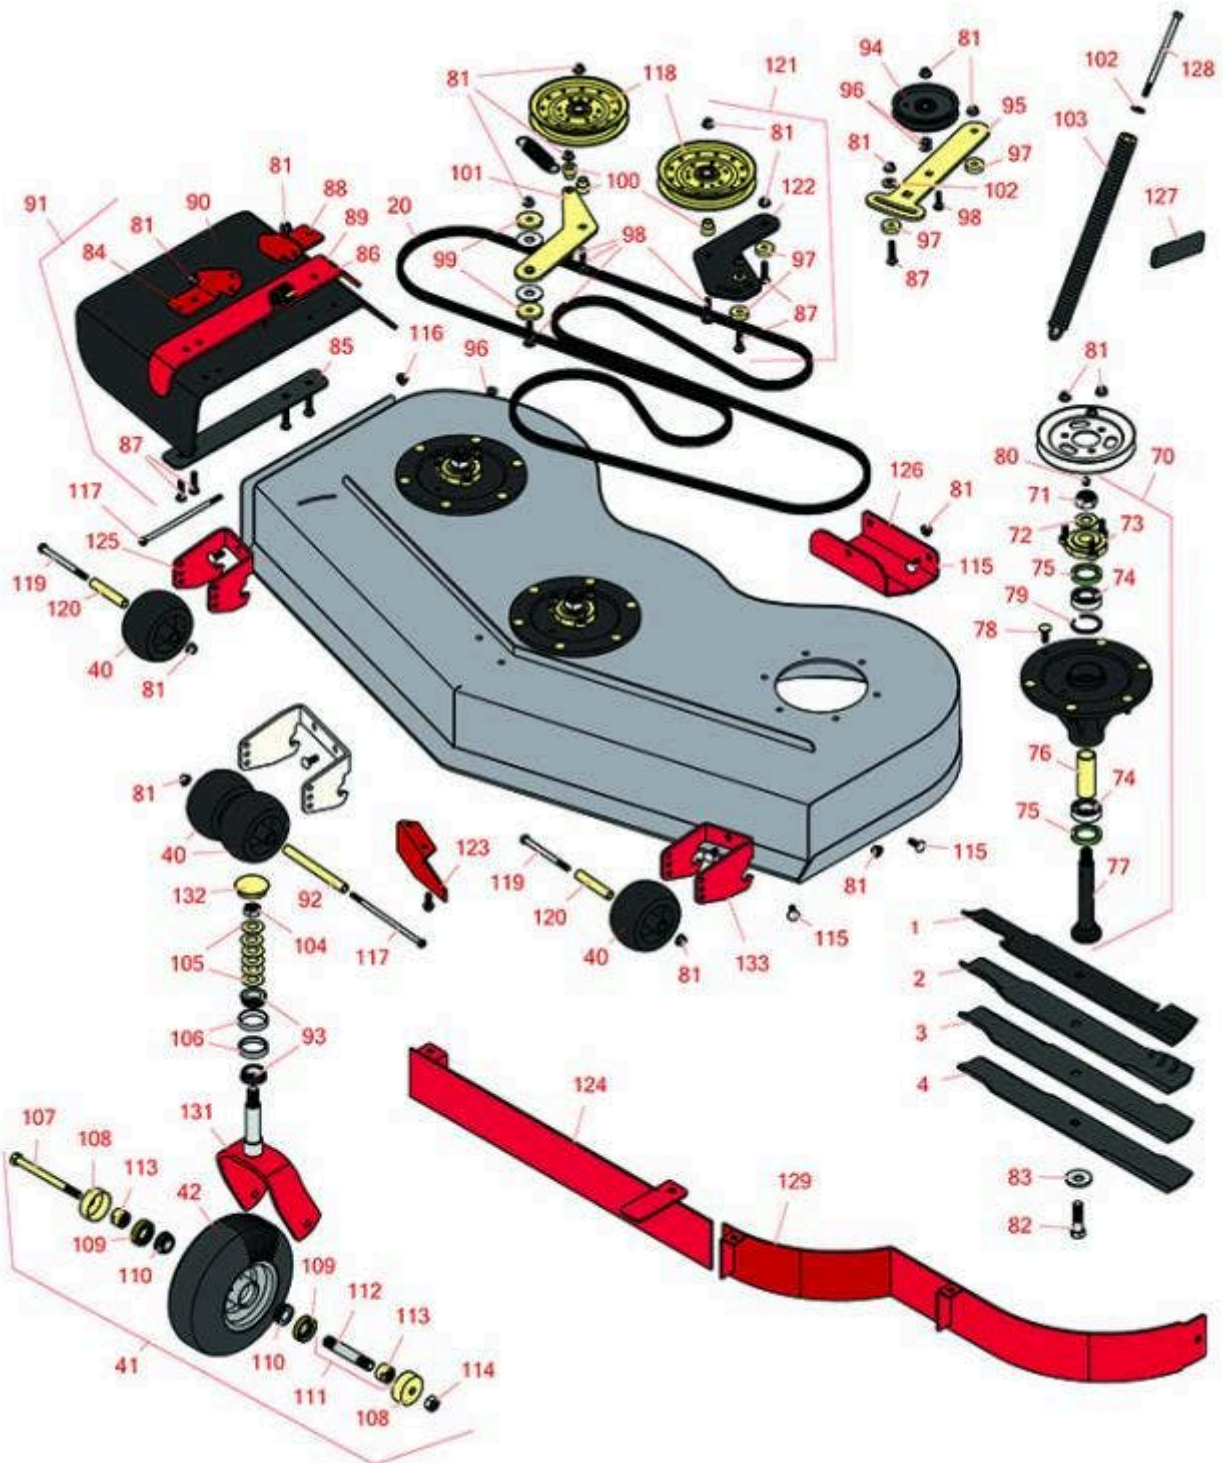

Replaces Toro GrandStand Mower Parts

Mower with 60in Deck - Model 74576

60in Deck Parts

All original equipment manufacturers names and part numbers are used for identification purposes only, and we are in no way implying that our products are original equipment parts. Prices subject to change without notice.

Replaces Toro GrandStand Mower Parts

Mower with 60in Deck - Model 74576

60in Deck Parts

Item No	R&R Part No.	OEM Part No.	Description	Qty Req	Order Quantity
Rotary Blades					
1	R105-7718-03	105-7718-03	Mower Blade - 20.5 in High-Flow	3	
1	RRB3065-2000	105-7718-03	Mower Blade - High-Lift 20.5 x 2.5in x 5/8 Mt Hole	3	
1	R108-1114	108-1114	Mower Blade Kit - 20.5 in High-Flow Set/6	1	
2	R105-8777-03	105-8777-03	Mower Blade - 20.5 in Mulcher	3	
2	R108-1115	108-1115	Mower Blade Kit - 20.5 in Mulcher Set/6	1	
3	R105-7715-03	105-1115-03, 105-7715-03	Mower Blade - 20.5 in Mid-Flow	3	
3	R108-1123	108-1123	Mower Blade Kit - 20.5 in Mid-Flow Set/6	1	
3	R105-7777-03	105-7777-03	Mower Blade - 20.5 in Recycler	3	
3	R110-0405	110-0405	Mower Blade Kit - 20.5 in Recycler Set/6	1	
4	R105-7716-03	105-7716-03	Mower Blade - 20.5 in Lo-Flow	3	
4	R108-1128	108-1128	Mower Blade Kit - 20.5 in Lo-Flow Set/6	1	
Belts					
20	R106-7369	106-7369	Belt - V	1	
Wheels					
40	R68-2730	1-603299, 68-2730	Wheel - Anti Scalp	4	
41	R130-4558	112-3810, 112-8310, 130-4558	Wheel-Tire and Bearing Assy	2	
42	R130-4563	110-9965, 130-4563	Wheel and Tire Assy	2	
Other Parts Available					