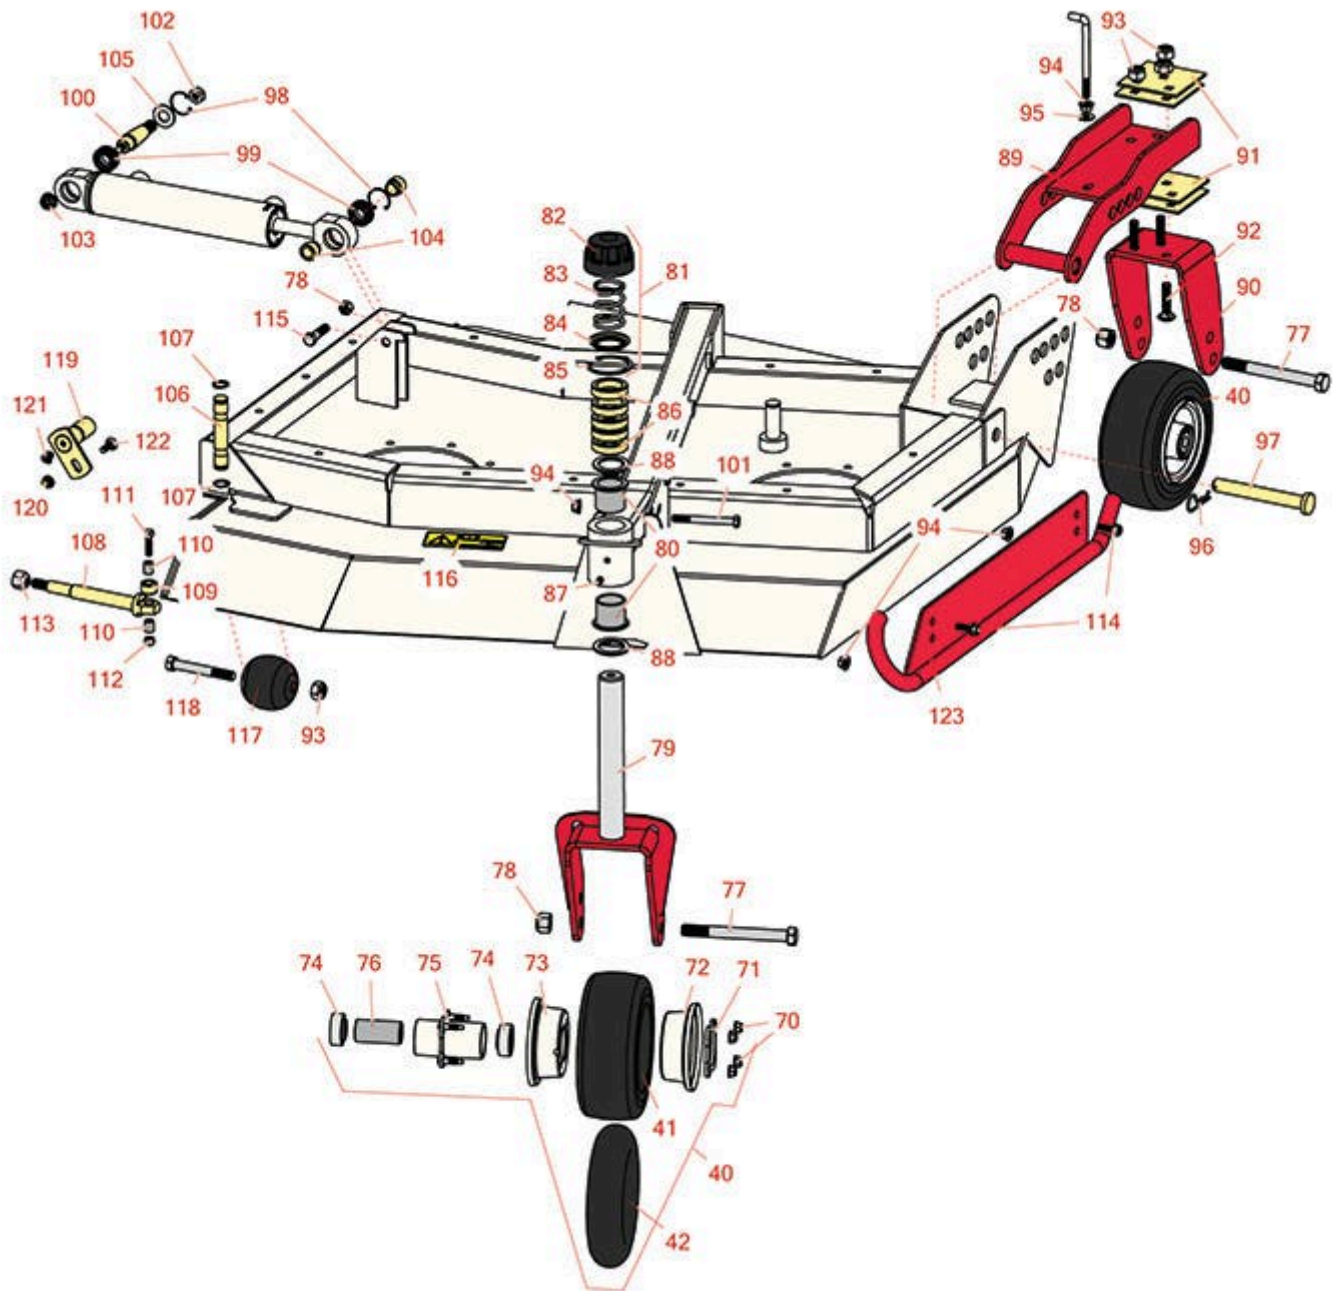

# Replaces Toro Groundsmaster 4110-D Parts

Rotary Mower - Model 30602, 30606, 30643, 30644  
Left-Hand Deck Caster Arms and Wheels

All original equipment manufacturers names and part numbers are used for identification purposes only, and we are in no way implying that our products are original equipment parts. Prices subject to change without notice.

# Replaces Toro Groundsmaster 4110-D Parts

Rotary Mower - Model 30602, 30606, 30643, 30644  
Left-Hand Deck Caster Arms and Wheels

Item No	R&R Part No.	OEM Part No.	Description	Qty Req	Order Quantity
<b>Tires &amp; Wheels</b>					
40	<b>R93-9938</b>	86-0020, 93-9938	Wheel Assy - Castor - Pneu 8x3.50-4	2	
41	<b>R93-9939</b>	93-9939, 98-2877	Tire - 8x3.50-4 (4 Ply) Sm Pneu	2	
41	<b>R150615</b>	136-4424	Tire - Foam Filled 8-3.5 x 4 Sm 4 Ply	2	
42	<b>R68-8950</b>	68-8950	Tube - Castor Wheel 9x3.50-4 TR87	2	
<b>Other Parts Available</b>					
70	<b>R32128-16</b>	32128-16	Locknut - 5/16-24 Flanged Top	8	
71	<b>R93-4242</b>	93-4242	Plate - Caster Wheel	2	
72	<b>R95-2741</b>	137-5552, 95-2741	Rim - Wheel Half w/o Valve Hole	2	
73	<b>R93-4239</b>	93-4239	Rim - Wheel Half w/Valve Hole	2	
74	<b>R108-9017</b>	108-9017, 120-3366	Bearing-Stainless	4	
75	<b>R93-5980</b>	93-4238, 93-5980	Hub Assy - w/o Bearings/Spacer	2	
76	<b>R93-4241</b>	93-4241	Spacer - Caster Wheel	2	
77	<b>R327-24</b>	327-24	Bolt - Hex HD 5/8-11 x 6	2	
78	<b>R3296-53</b>	3296-53	Locknut - 5/8-11 ESNA Yellow	3	
79	<b>R92-7750-01</b>	86-2410, 92-7750, 92-7750-01	Fork - Castor	1	
80	<b>R69-6470</b>	69-6470	Bushing - Flanged	2	
81	<b>R92-9727</b>	92-9727	Cap Assy - HOC	1	